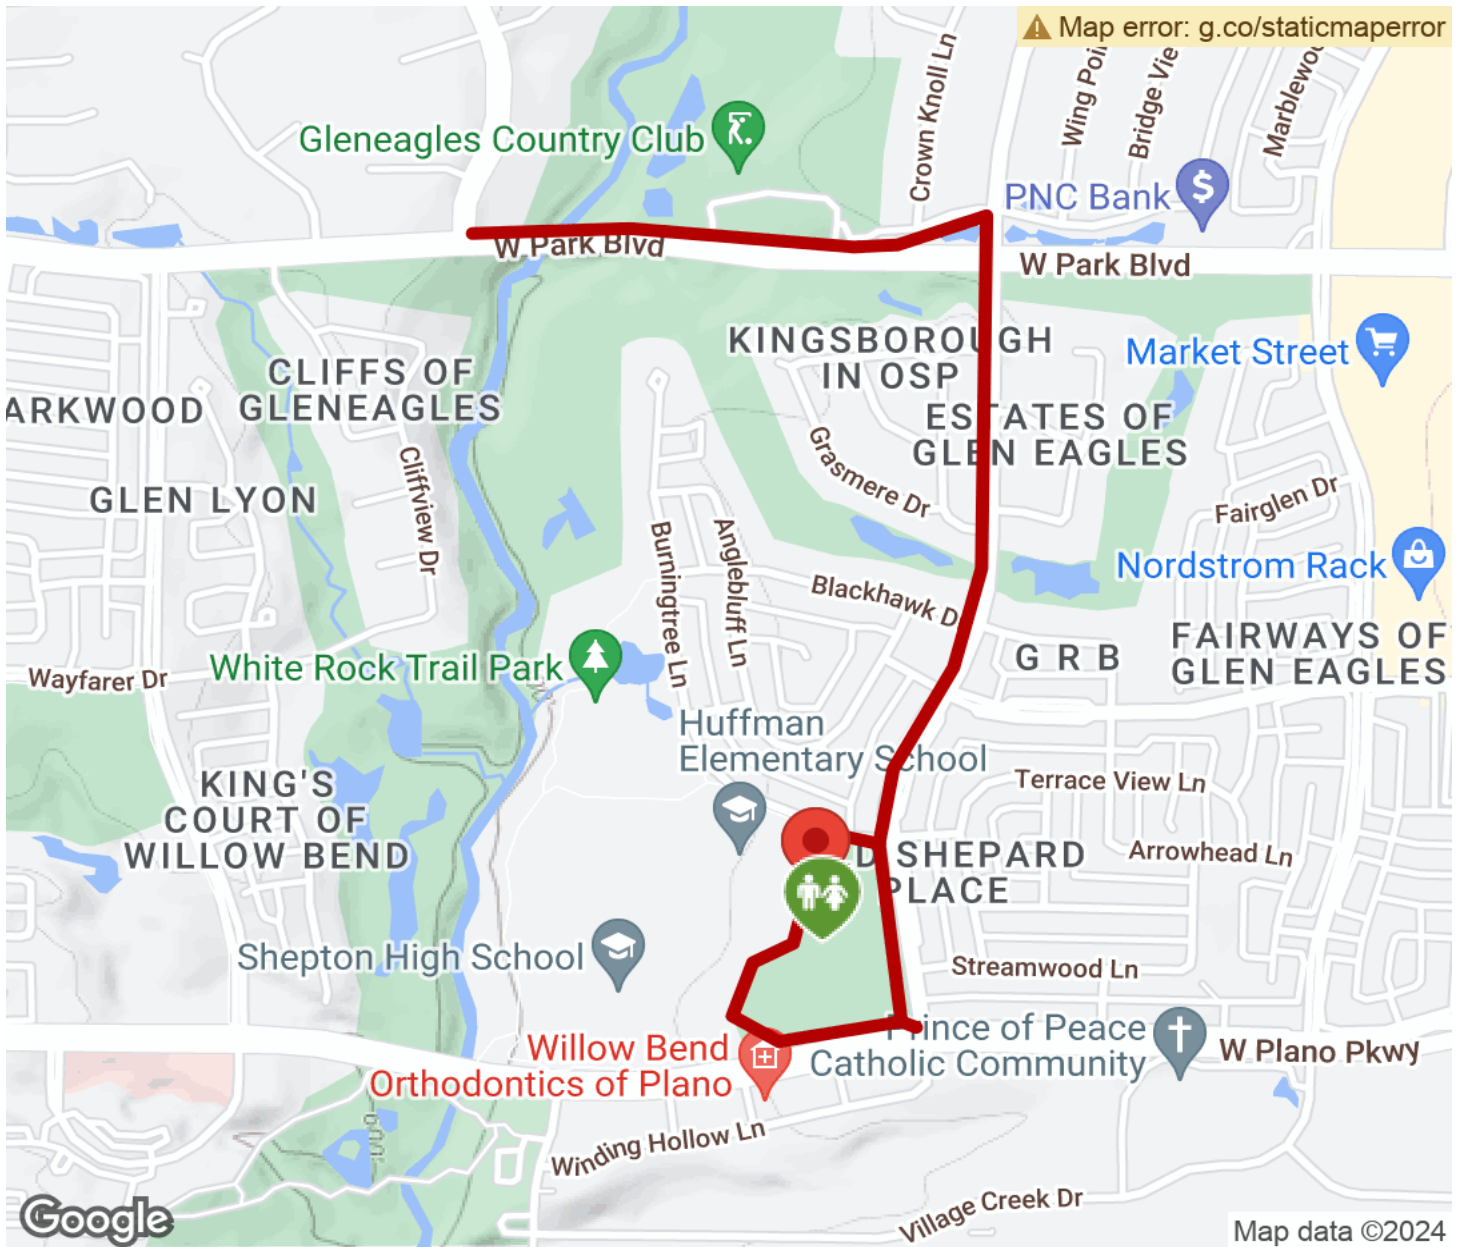

Old Shepard Place Trail

Texas

Trailhead

Restroom

Parking

Water Fountain

Tunnel

TrailLink
by Rails-to-Trails Conservancy

TrailLink.com