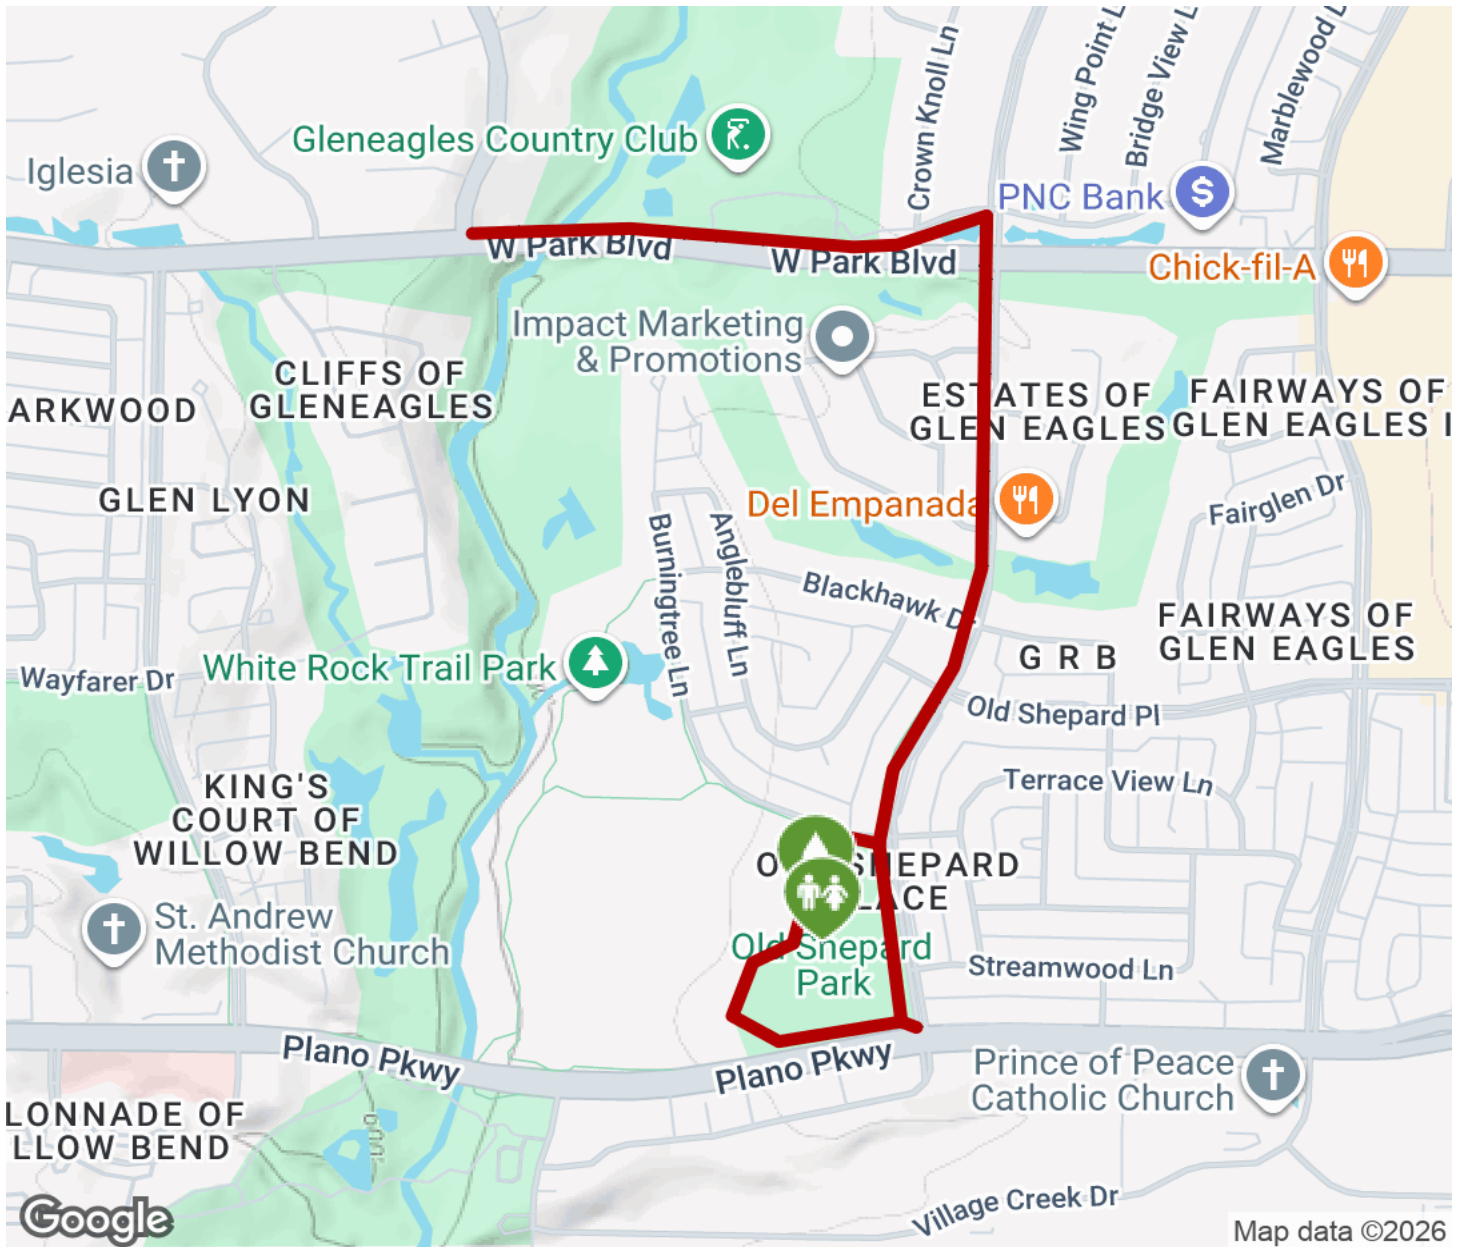

Old Shepard Place Trail

Texas

Trailhead

Restroom

Parking

Water Fountain

Tunnel

TrailLink
by Rails-to-Trails Conservancy

TrailLink.com