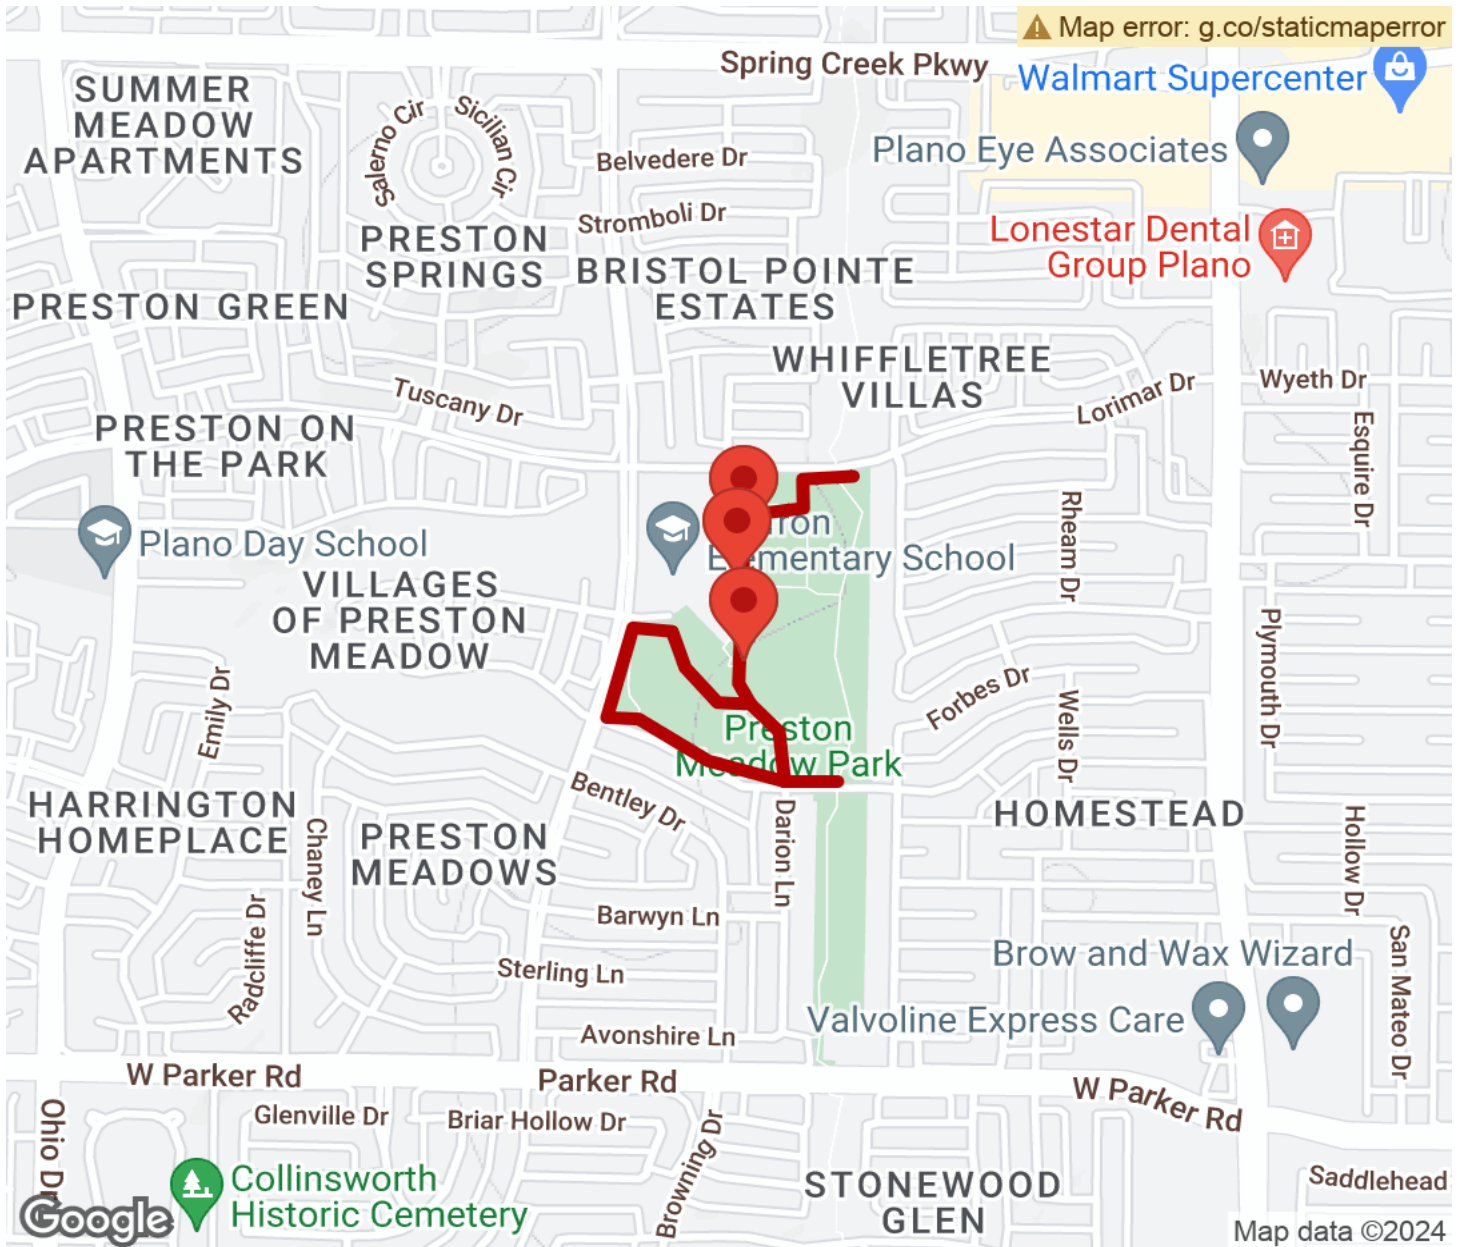

Preston Meadow Trail

Texas

Trailhead

Restroom

Parking

Water Fountain

Tunnel

TrailLink
by Rails-to-Trails Conservancy

TrailLink.com