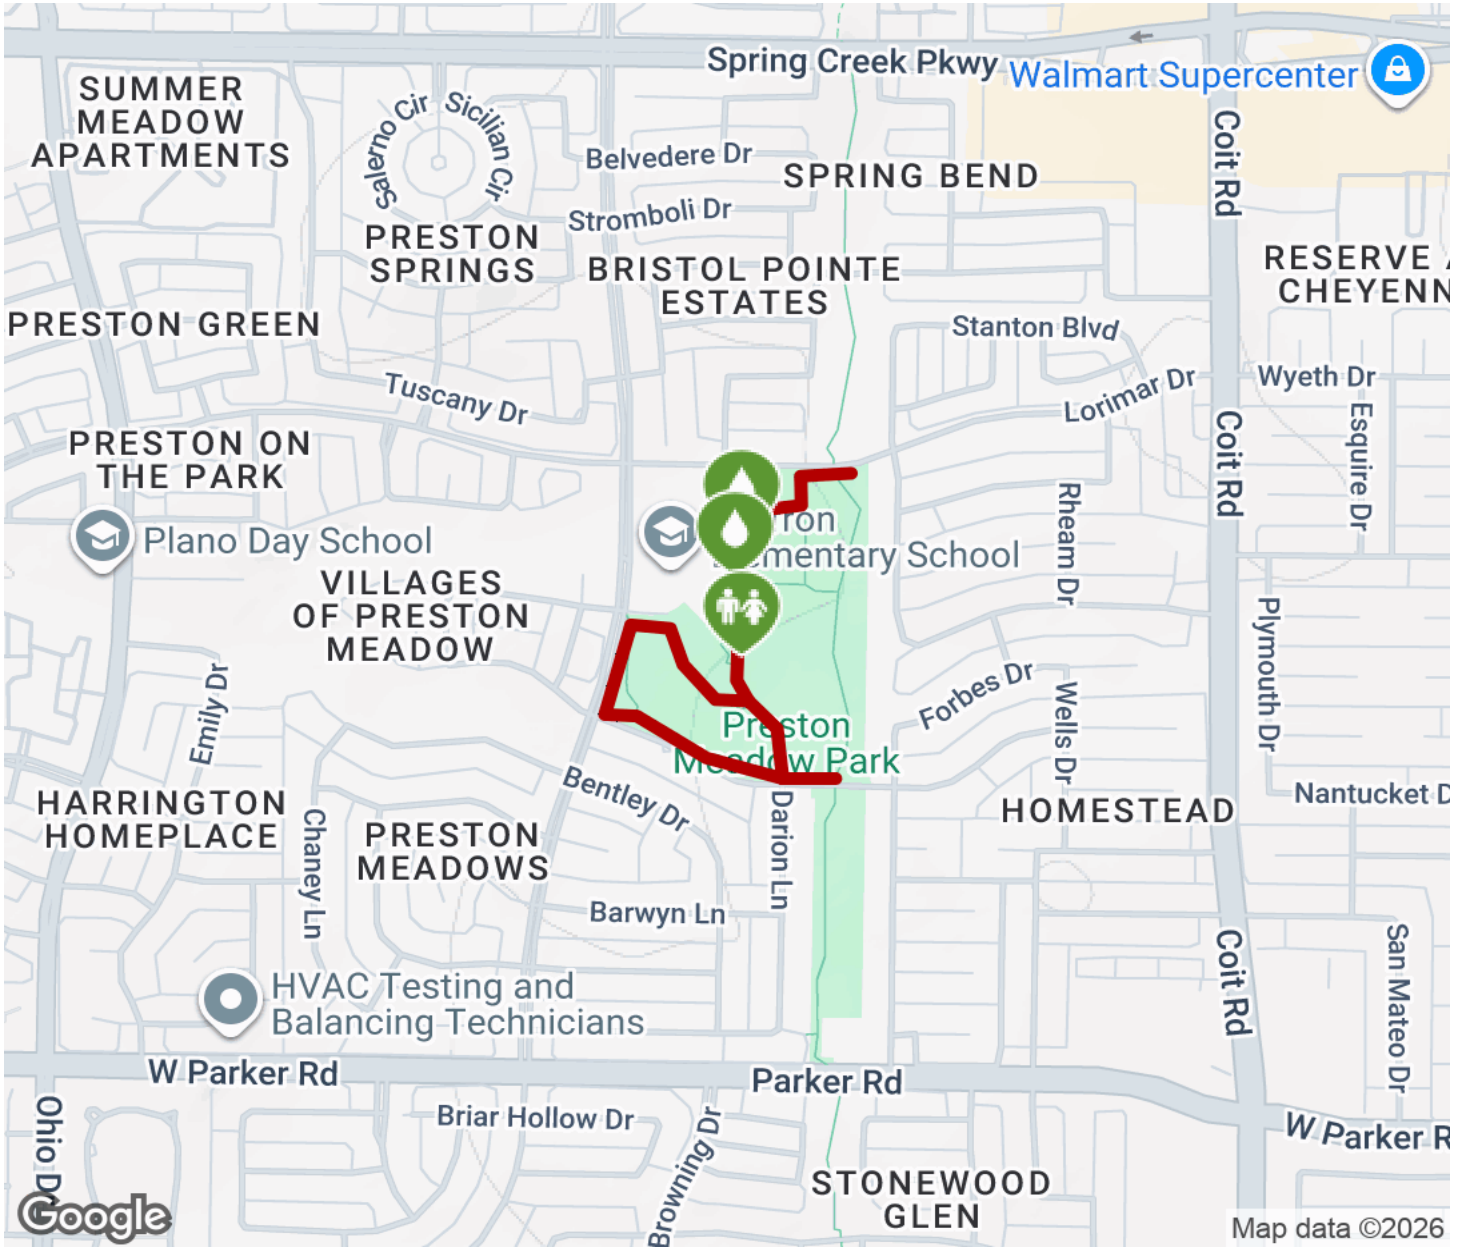

Preston Meadow Trail

Texas

Trailhead

Restroom

Parking

Water Fountain

Tunnel

TrailLink
by Rails-to-Trails Conservancy

TrailLink.com