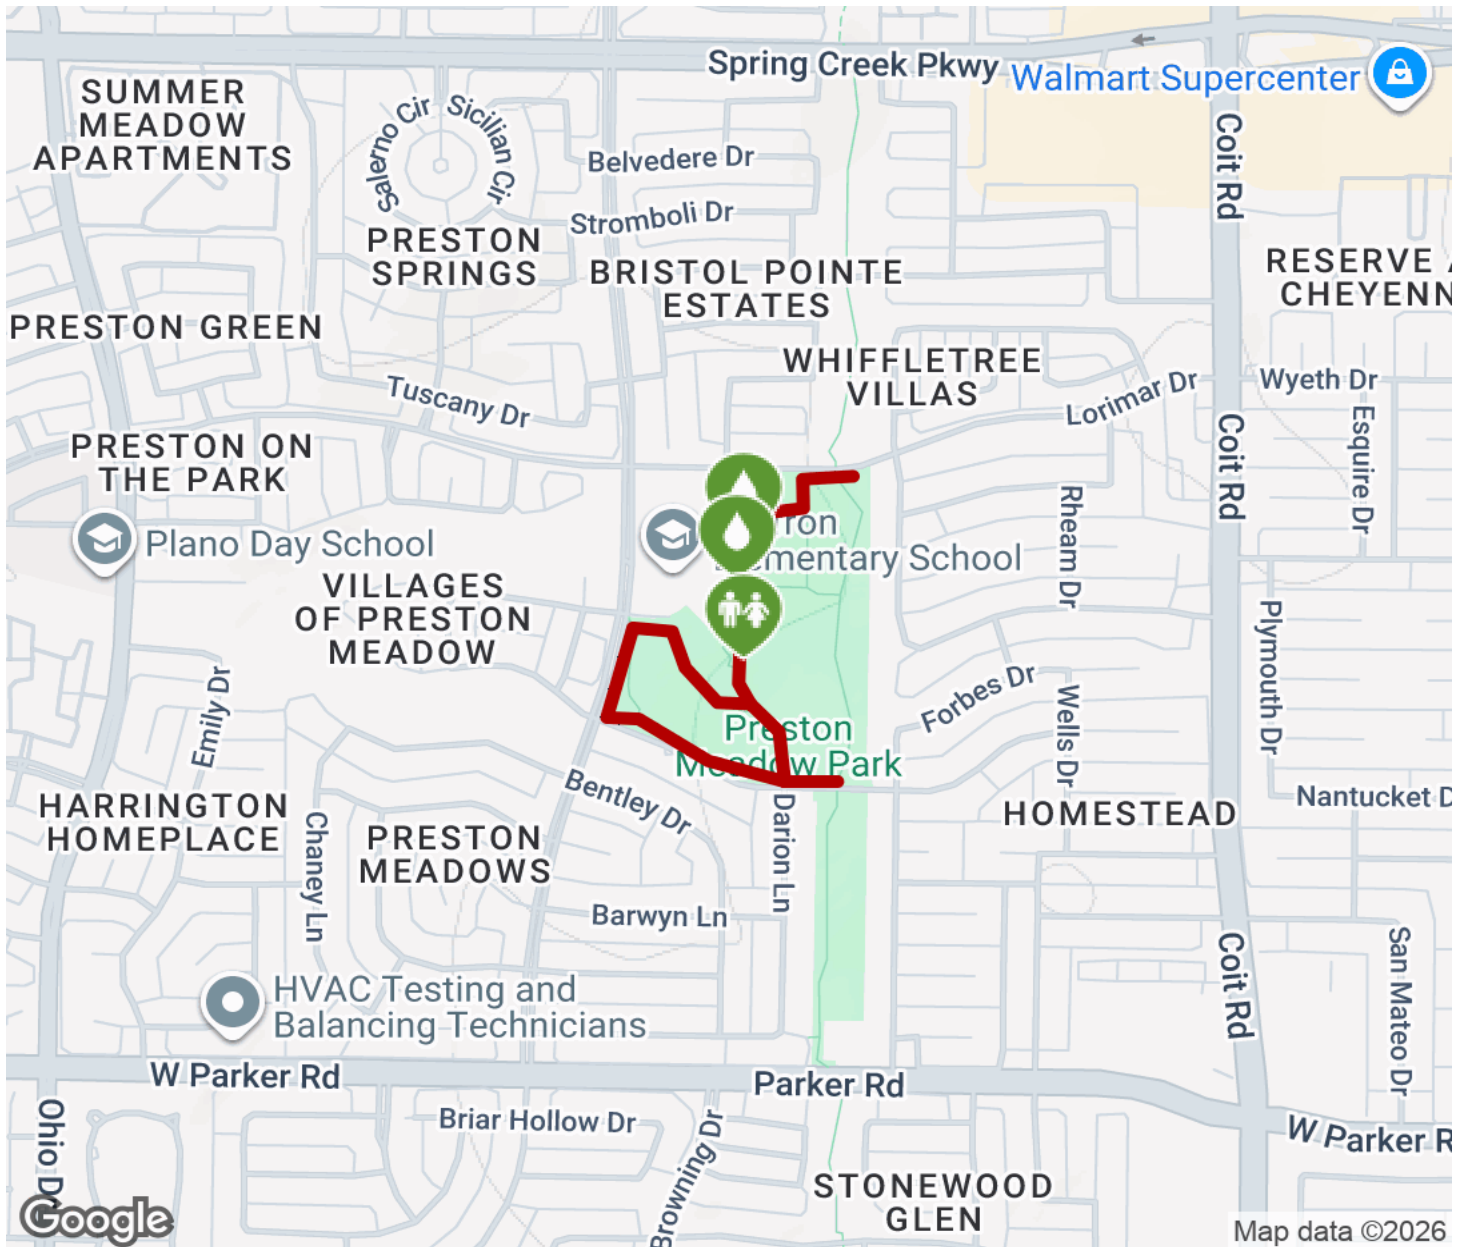

Preston Meadow Trail

Texas

Trailhead

Restroom

Parking

Water Fountain

Tunnel

TrailLink
by Rails-to-Trails Conservancy