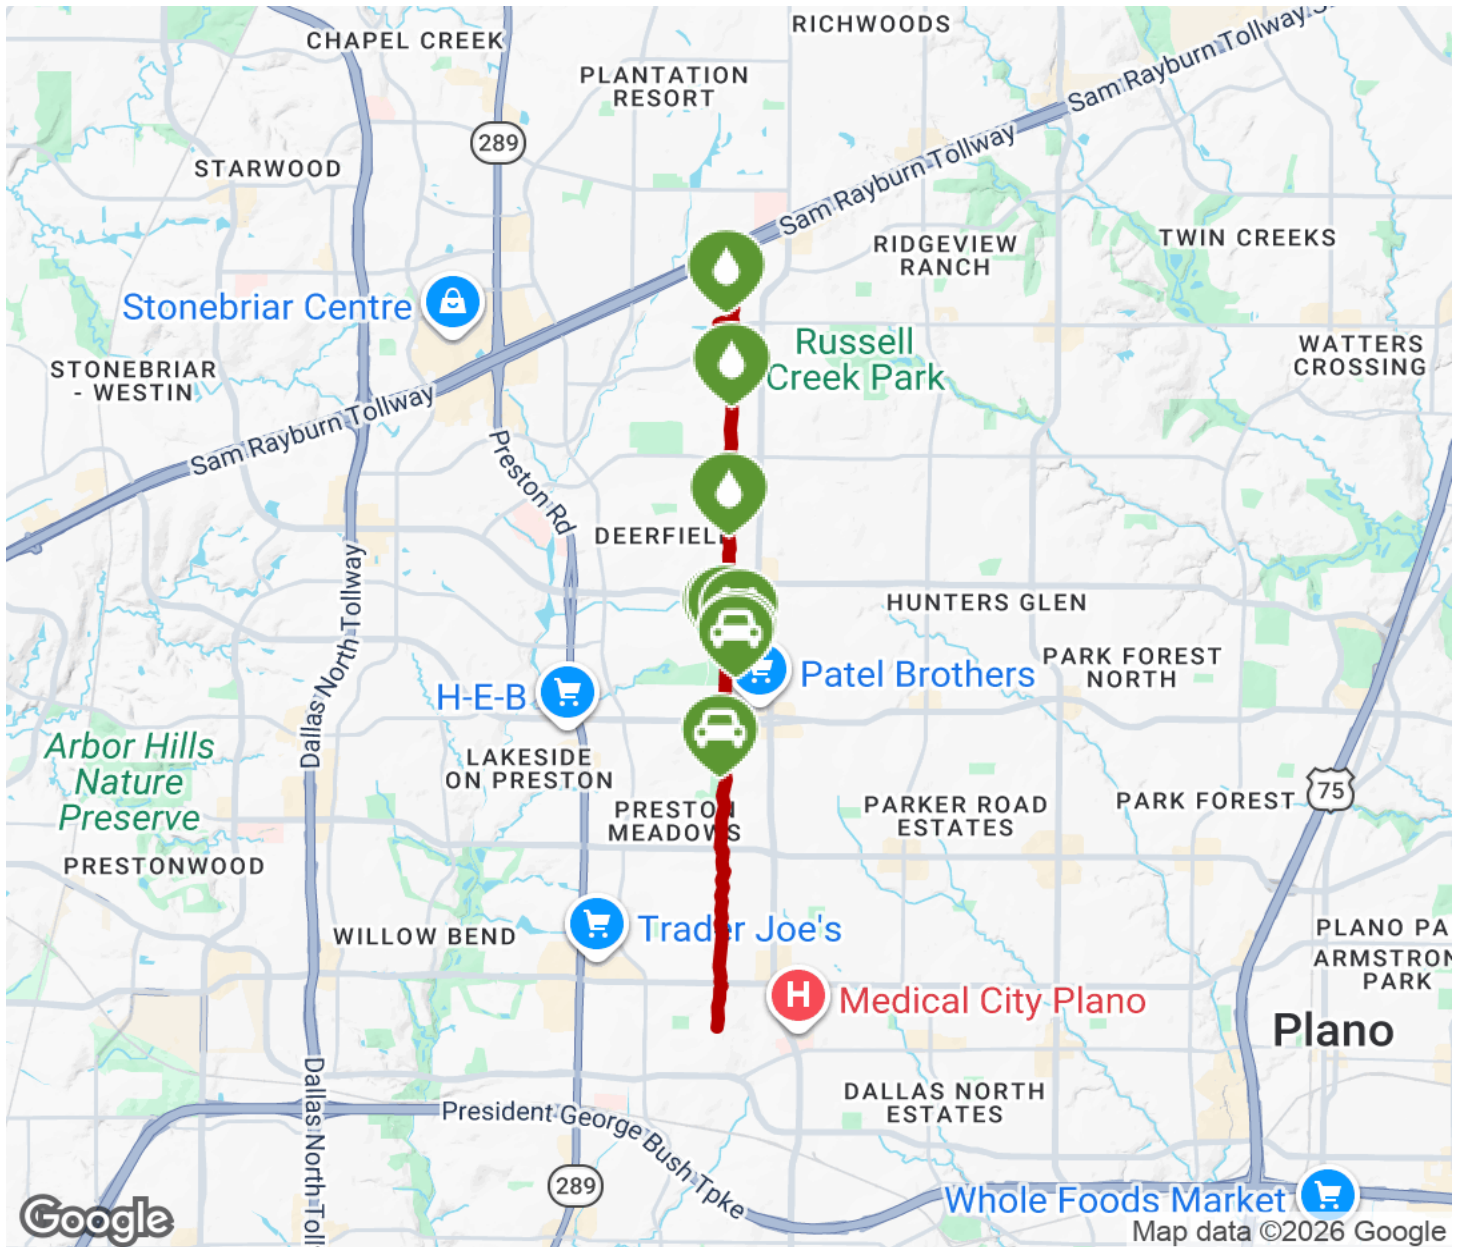

2026

TrailLink Unlimited 

Guides

**Preston Ridge
Trail (Plano)**
Texas

Preston Ridge Trail (Plano)

Texas

The Preston Ridge Trail is a part of the City of Plano trail system. This north-south trail through the City of Plano connects a number

The Preston Ridge Trail is a part of the City of Plano trail system. This north-south trail through the City of Plano connects a number of other trails, including the [Bluebonnet Trail](#), the [Preston Meadow Trail](#), and the [Legacy Trail](#). The trail also connects to Daffron Elementary, Preston Meadow Park, Carpenter Park and Recreation Center, and Borchardt Elementary School.

Trail activities: Bike, Inline

Skating, Walking, Wheelchair Accessible

Parking & Trail Access

The Preston Ridge Trail runs between Ridgeview Dr. (Plano) and Eldorado Dr. (Plano).

Parking is available at:

- Carpenter Park, 6701 Coit Rd. (Plano)

Preston Ridge Trail (Plano)

Texas

Trailhead

Restroom

Parking

Water Fountain

Tunnel

TrailLink
by Rails-to-Trails Conservancy