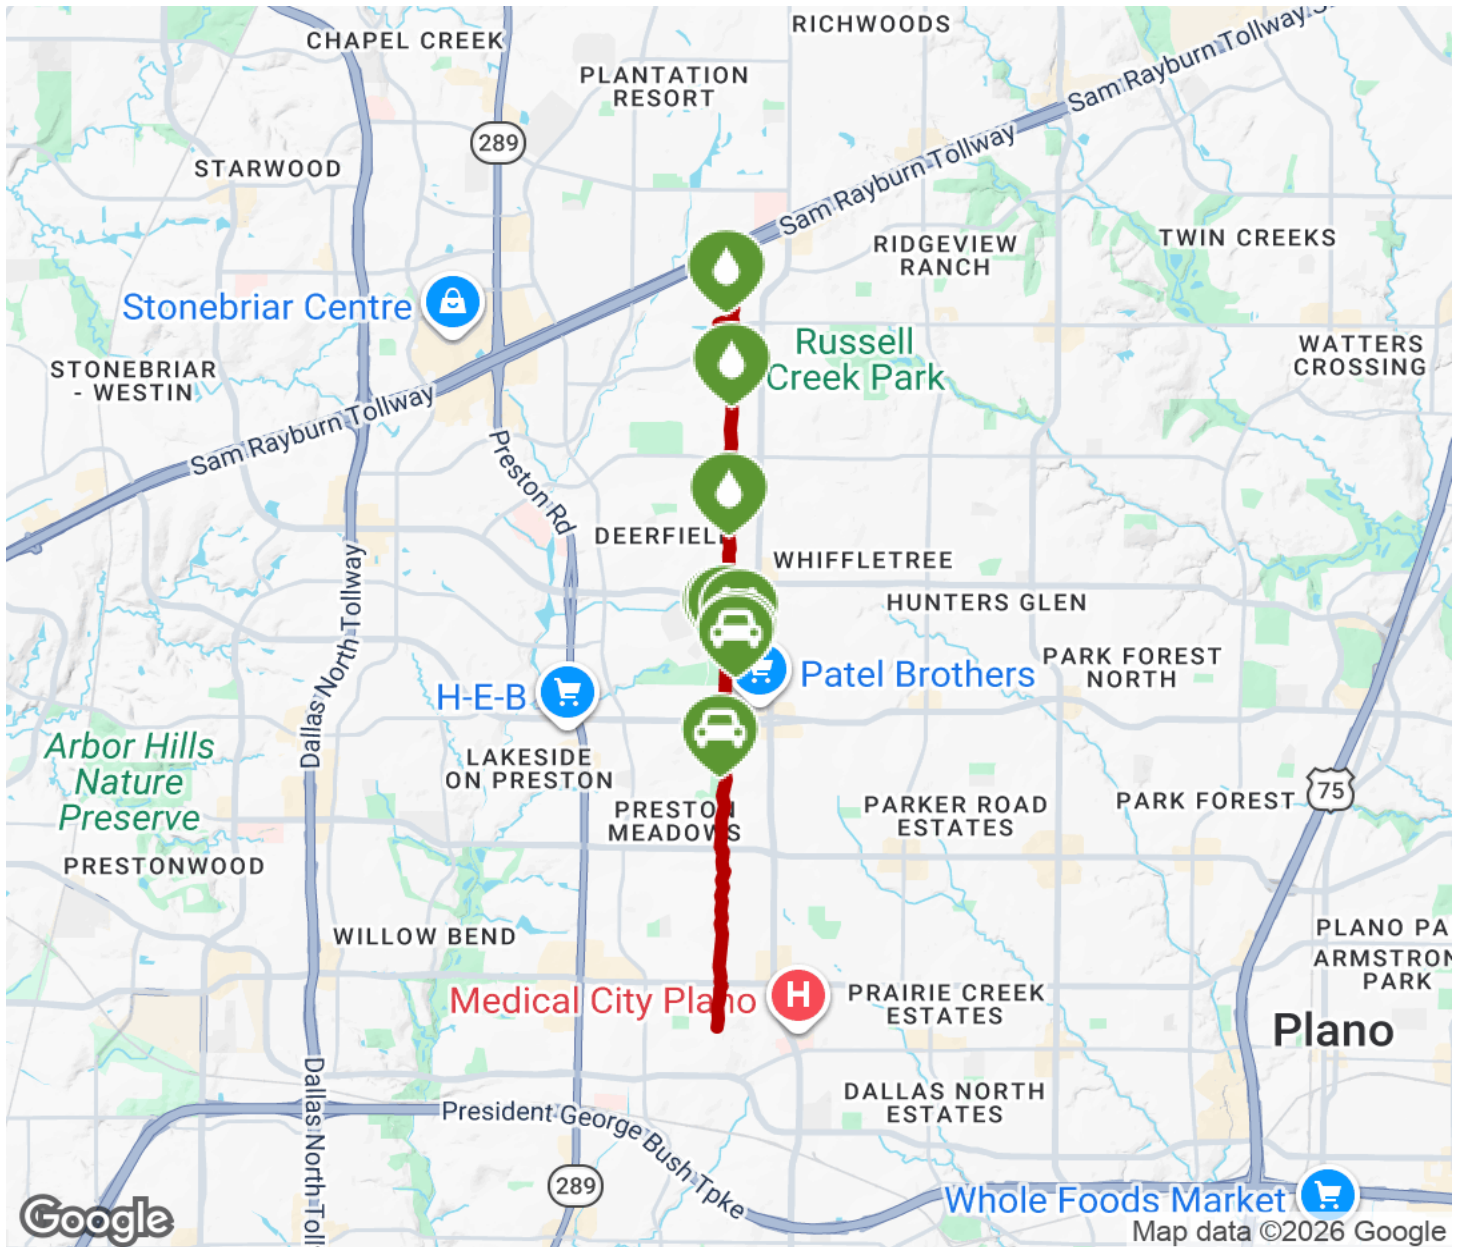

2026

TrailLink Unlimited

Guides

**Preston Ridge
Trail (Plano)**
Texas

Preston Ridge Trail (Plano)

Texas

The Preston Ridge Trail is a part of the City of Plano trail system. This north-south trail through the City of Plano connects a number

The Preston Ridge Trail is a part of the City of Plano trail system. This north-south trail through the City of Plano connects a number of other trails, including the [Bluebonnet Trail](#), the [Preston Meadow Trail](#), and the [Legacy Trail](#). The trail also connects to Daffron Elementary, Preston Meadow Park, Carpenter Park and Recreation Center, and Borchardt Elementary School.

Trail activities: Bike, Inline

Skating, Walking, Wheelchair Accessible

Parking & Trail Access

The Preston Ridge Trail runs between Ridgeview Dr. (Plano) and Eldorado Dr. (Plano).

Parking is available at:

- Carpenter Park, 6701 Coit Rd. (Plano)

Preston Ridge Trail (Plano)

Texas

Trailhead

Restroom

Parking

Water Fountain

Tunnel

TrailLink
by Rails-to-Trails Conservancy