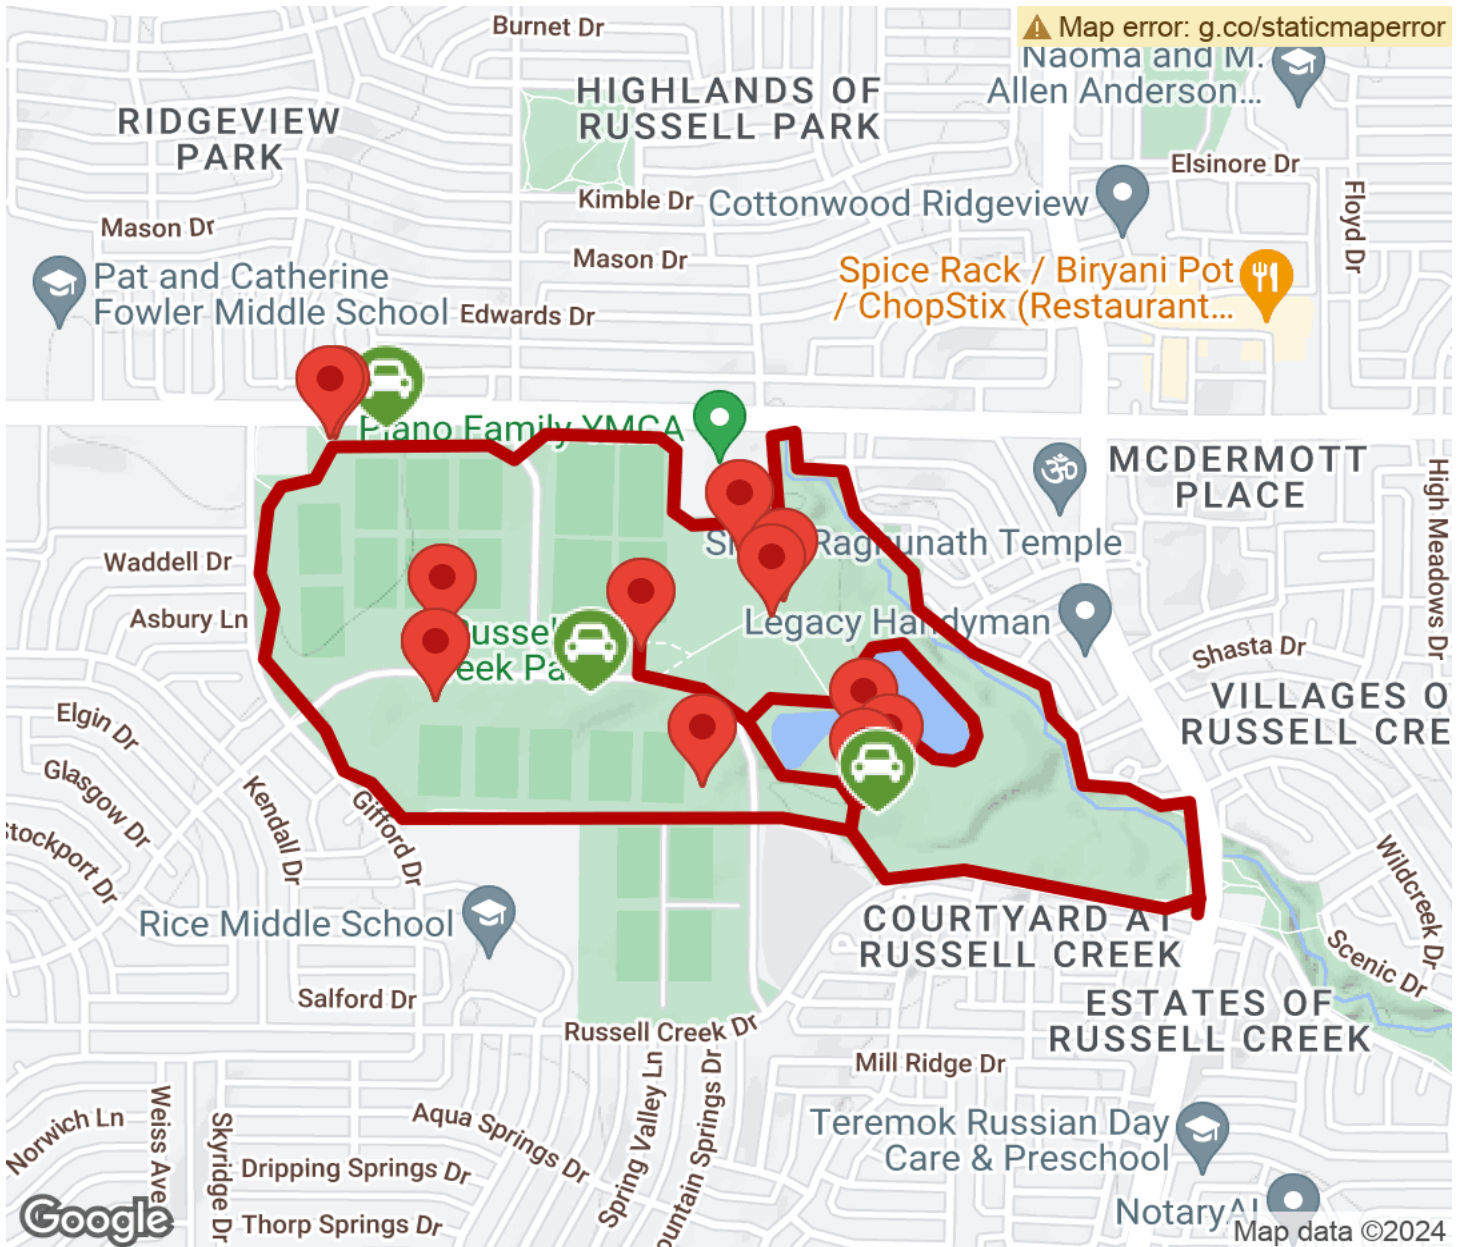

The Russell Creek Park Trail is a part of the City of Plano trail system. This loop trail within Russell Creek Park consists of both a short inner loop and a longer outer loop for a total of 3.4 miles of trail. This trail connects to Skaggs Elementary School and Rice Middle School and Fire Station No. 10. The [Russell Creek Greenbelt](#) is also nearby.

Trail activities: Bike,Inline

Skating,Wheelchair Accessible,Walking

Parking & Trail Access

Russell Creek Park Trail

Texas

Map error: g.co/staticmaperror

- Trailhead
- Restroom
- Parking
- Water Fountain
- Tunnel