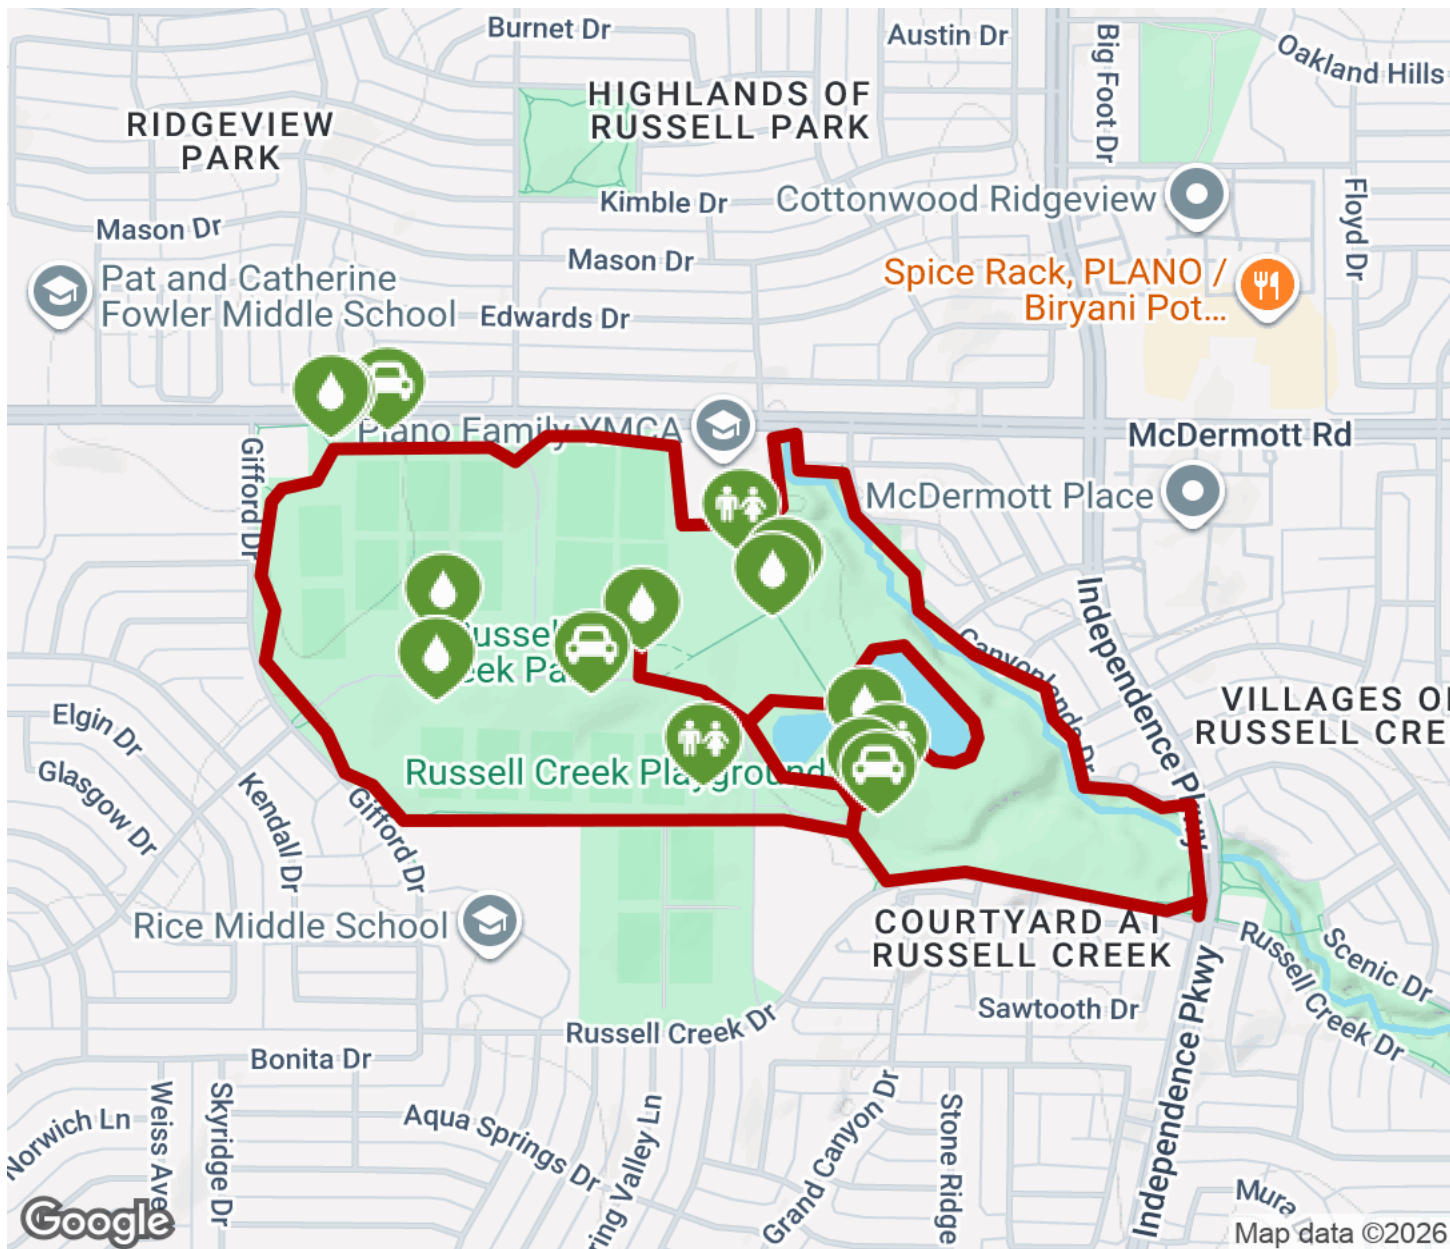

Russell Creek Park Trail

Texas

Trailhead

Restroom

Parking

Water Fountain

Tunnel

TrailLink
by Rails-to-Trails Conservancy

TrailLink.com