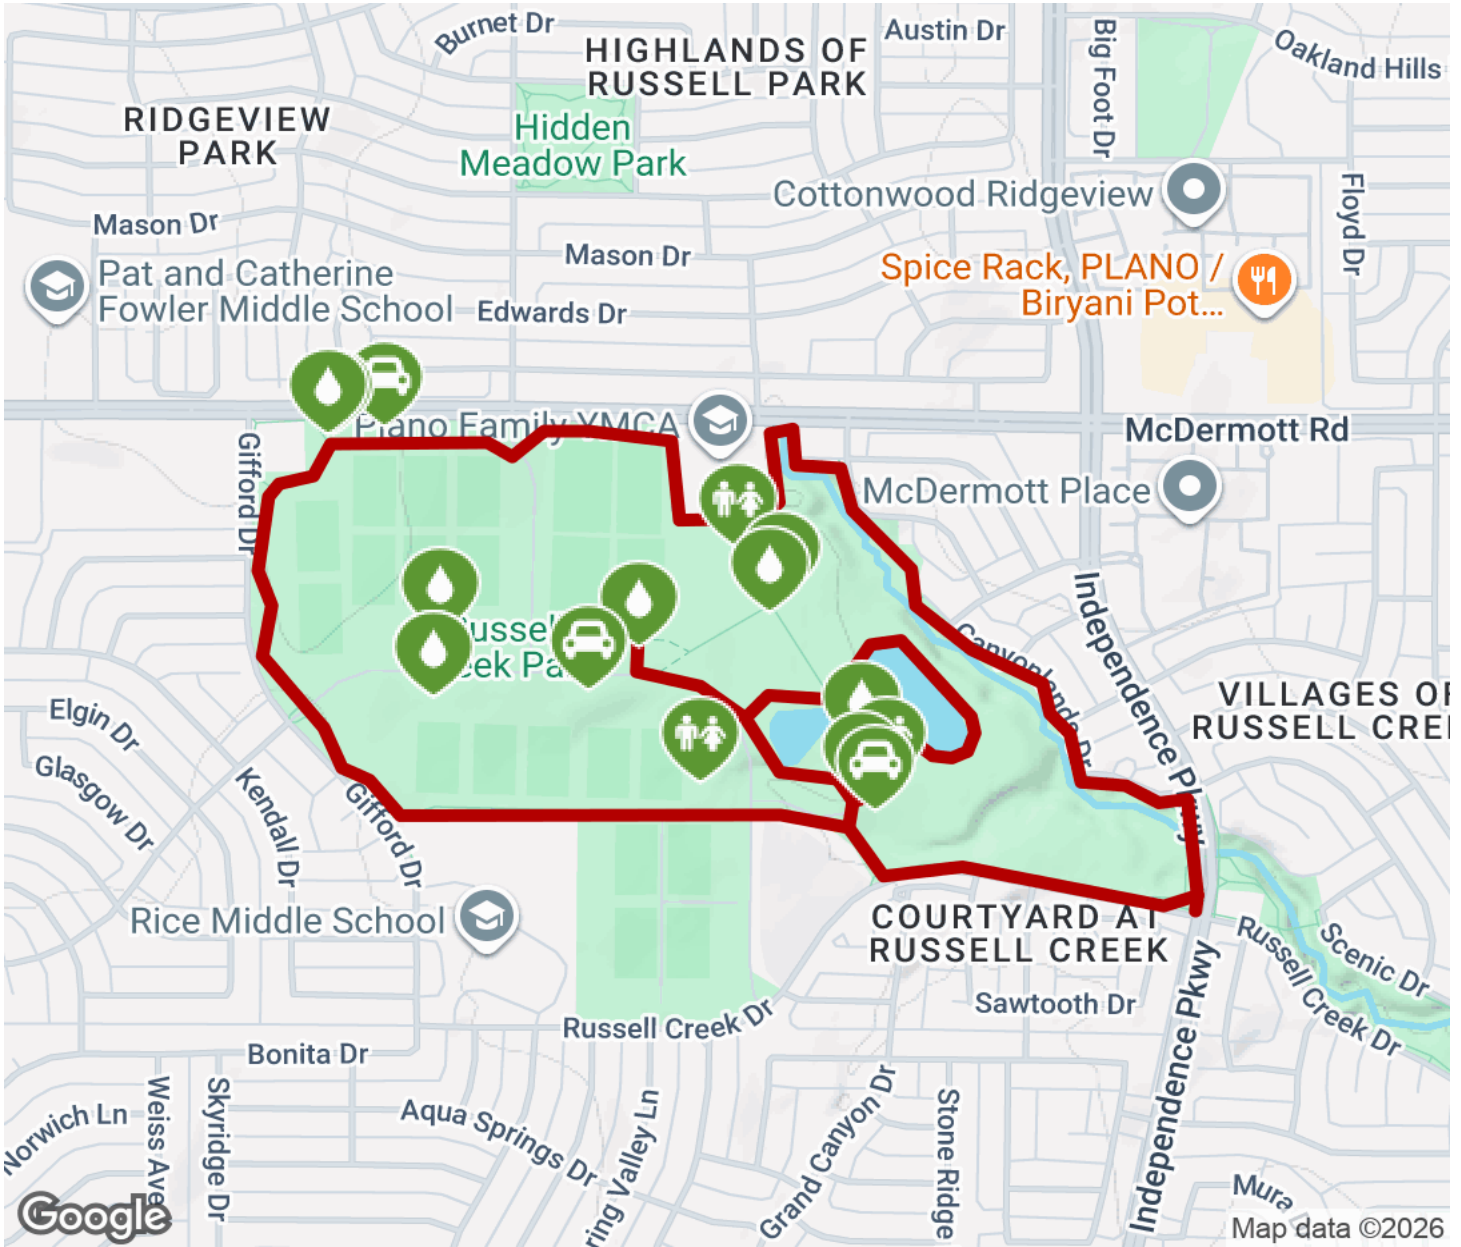

Russell Creek Park Trail

Texas

Trailhead

Restroom

Parking

Water Fountain

Tunnel

TrailLink
by Rails-to-Trails Conservancy

TrailLink.com