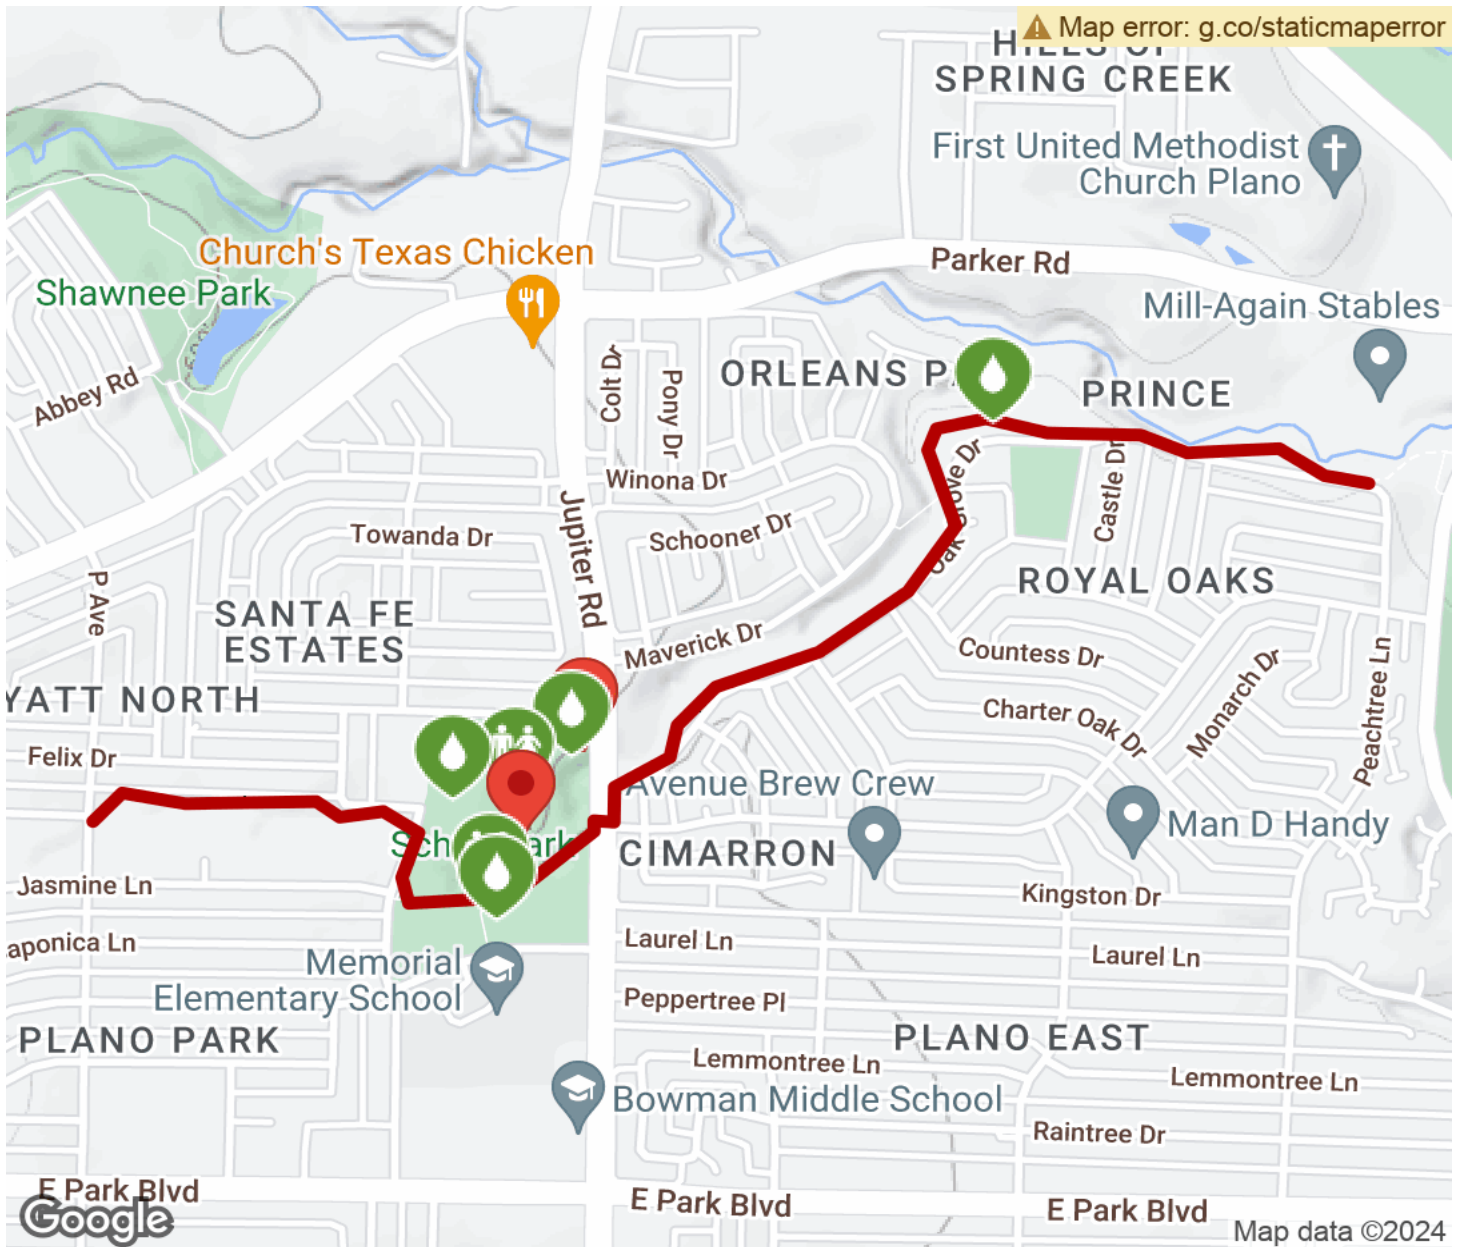

Santa Fe Trail (Plano)

Texas

Trailhead

Restroom

Parking

Water Fountain

Tunnel

TrailLink
by Rails-to-Trails Conservancy

TrailLink.com