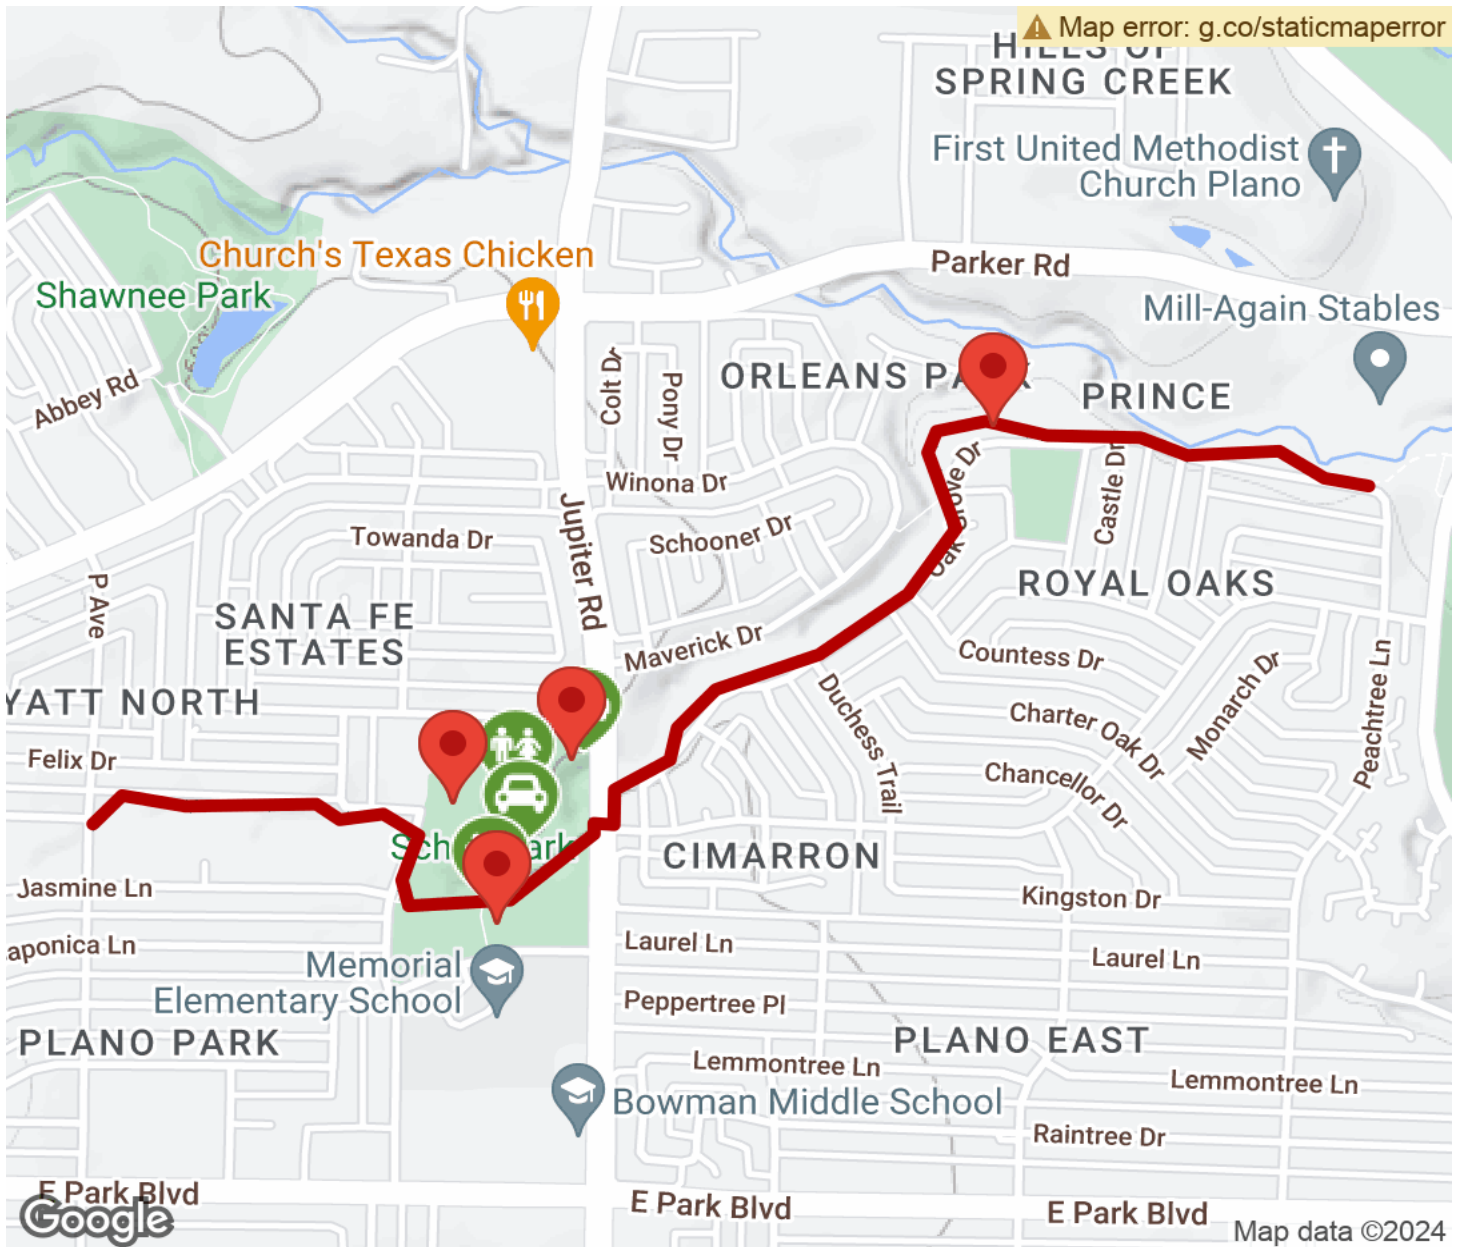

Santa Fe Trail (Plano)

Texas

Trailhead

Restroom

Parking

Water Fountain

Tunnel

TrailLink
by Rails-to-Trails Conservancy

TrailLink.com