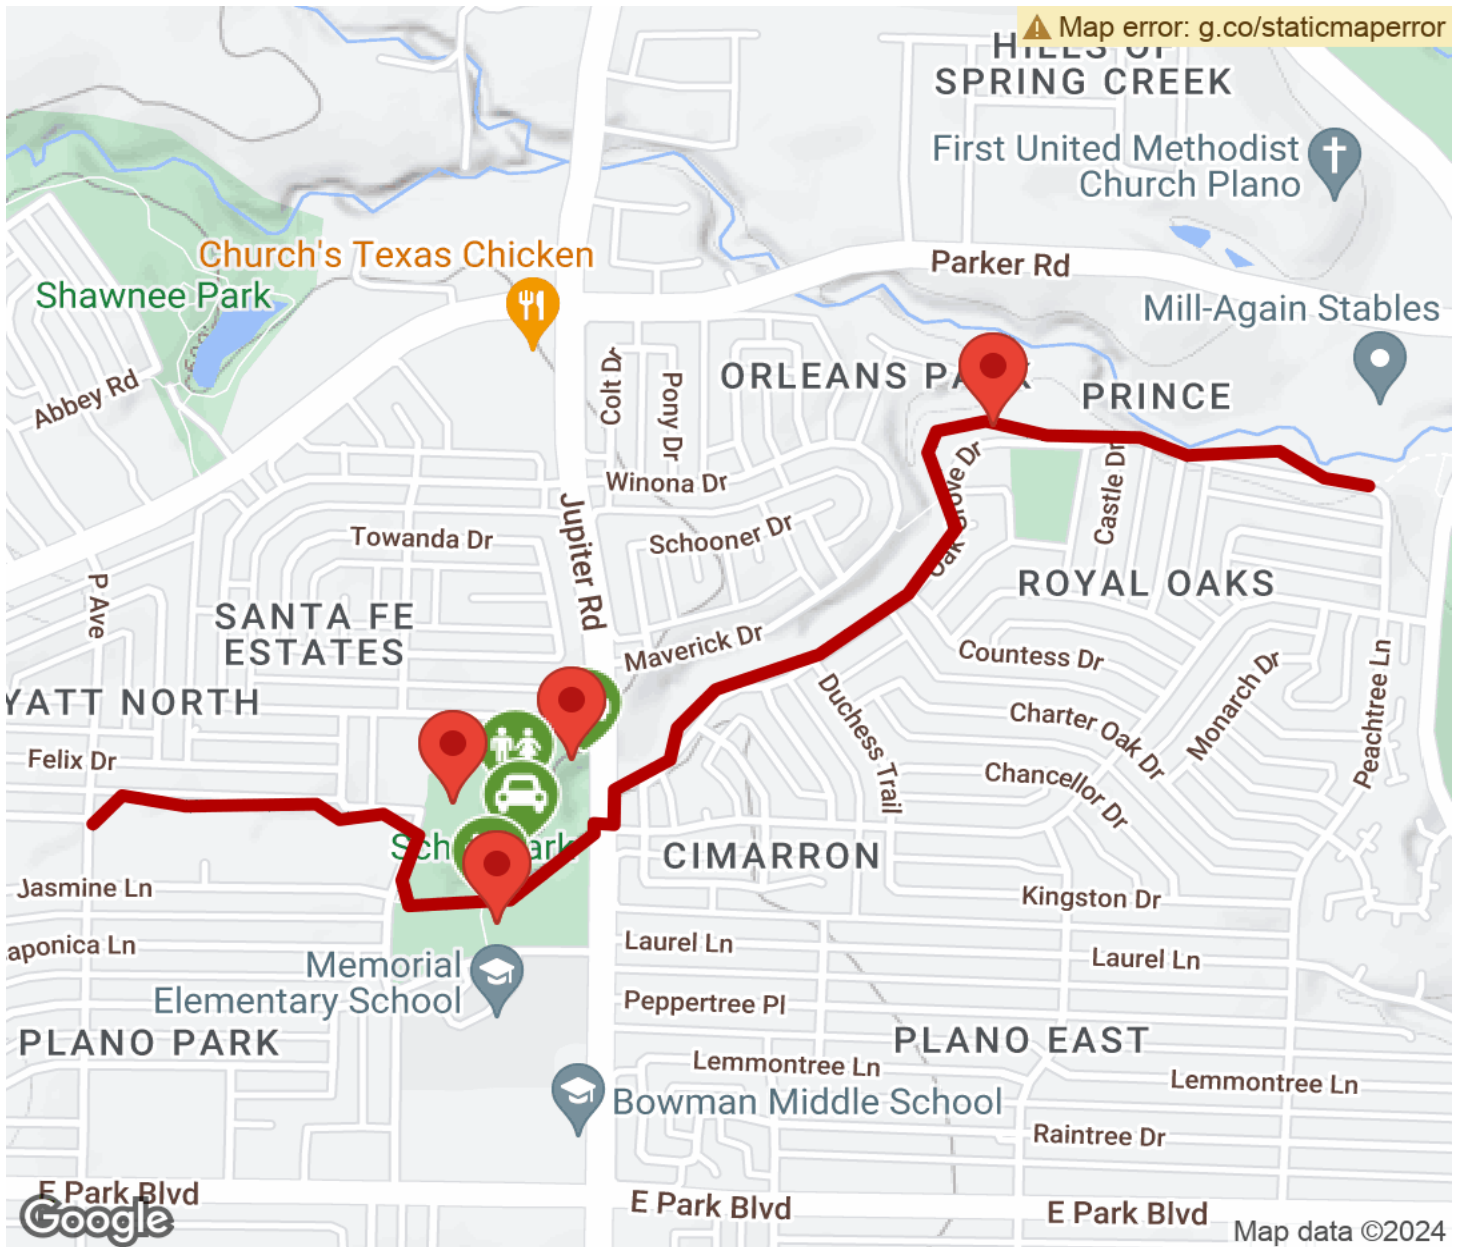

Santa Fe Trail (Plano)

Texas

Trailhead

Restroom

Parking

Water Fountain

Tunnel

TrailLink
by Rails-to-Trails Conservancy

TrailLink.com