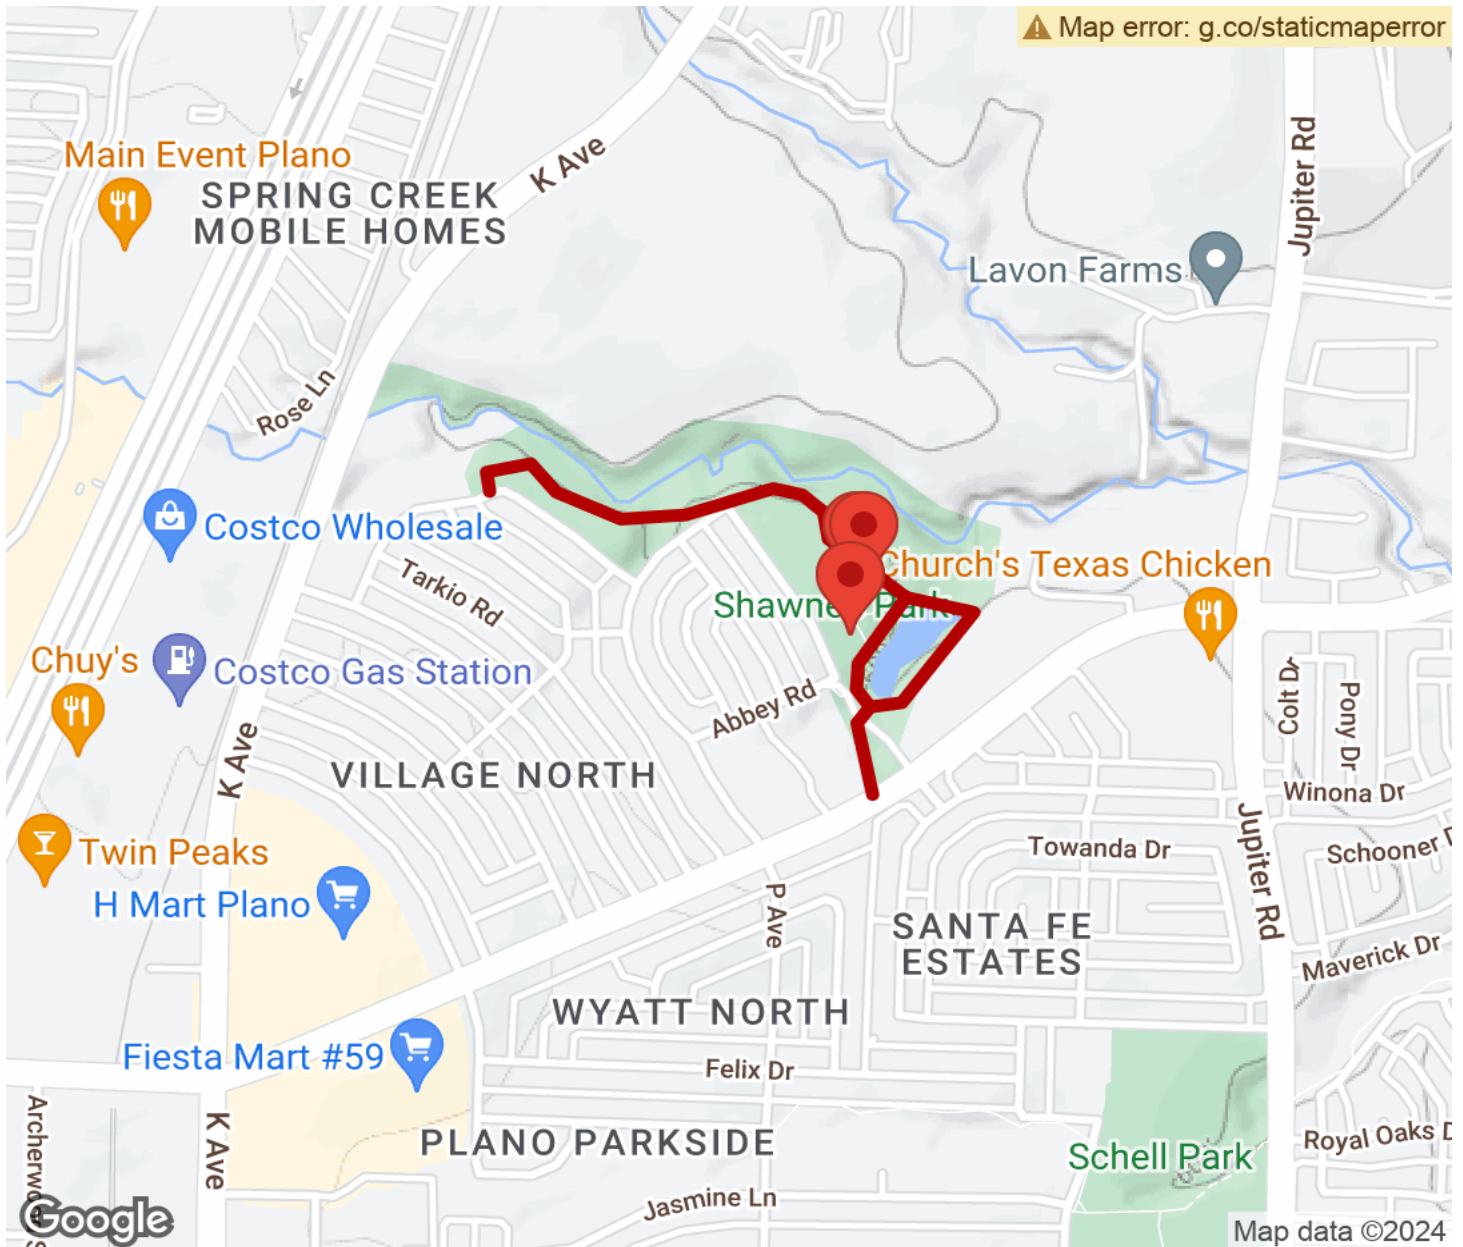

Shawnee Park Trail

Texas

Trailhead

Restroom

Parking

Water Fountain

Tunnel

TrailLink
by Rails-to-Trails Conservancy

TrailLink.com