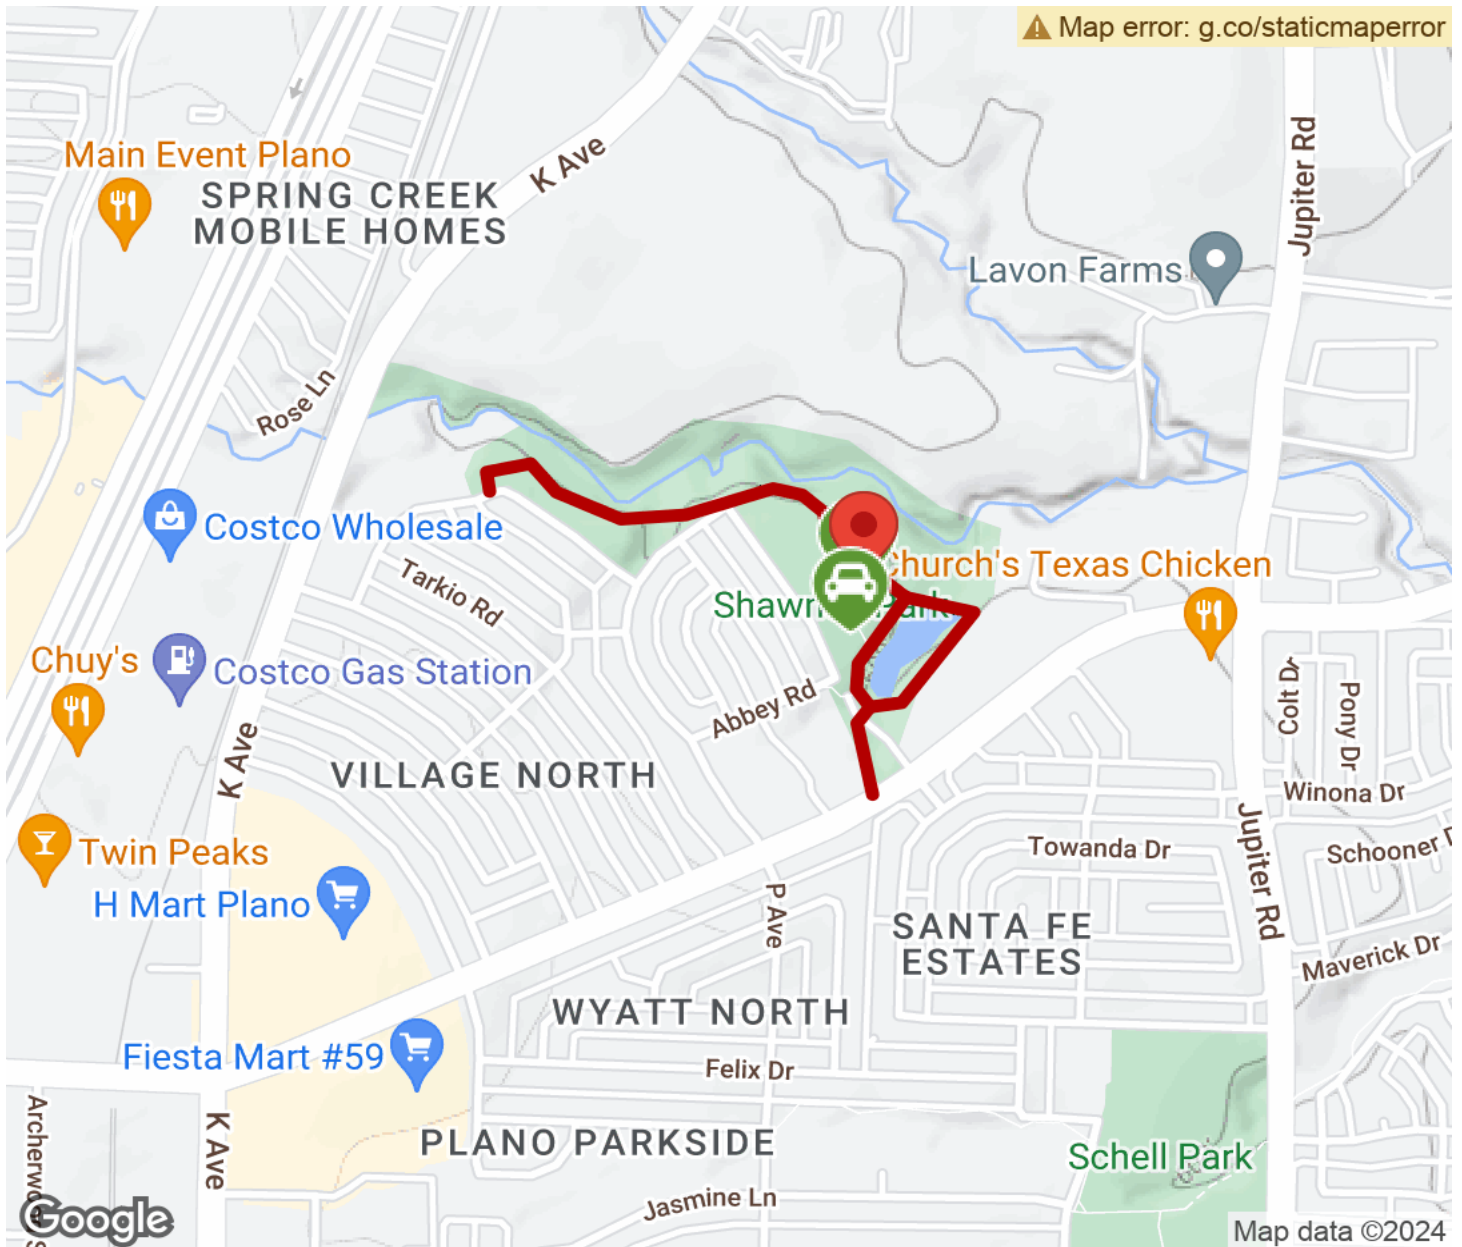

Shawnee Park Trail

Texas

Trailhead

Restroom

Parking

Water Fountain

Tunnel

TrailLink
by Rails-to-Trails Conservancy

TrailLink.com