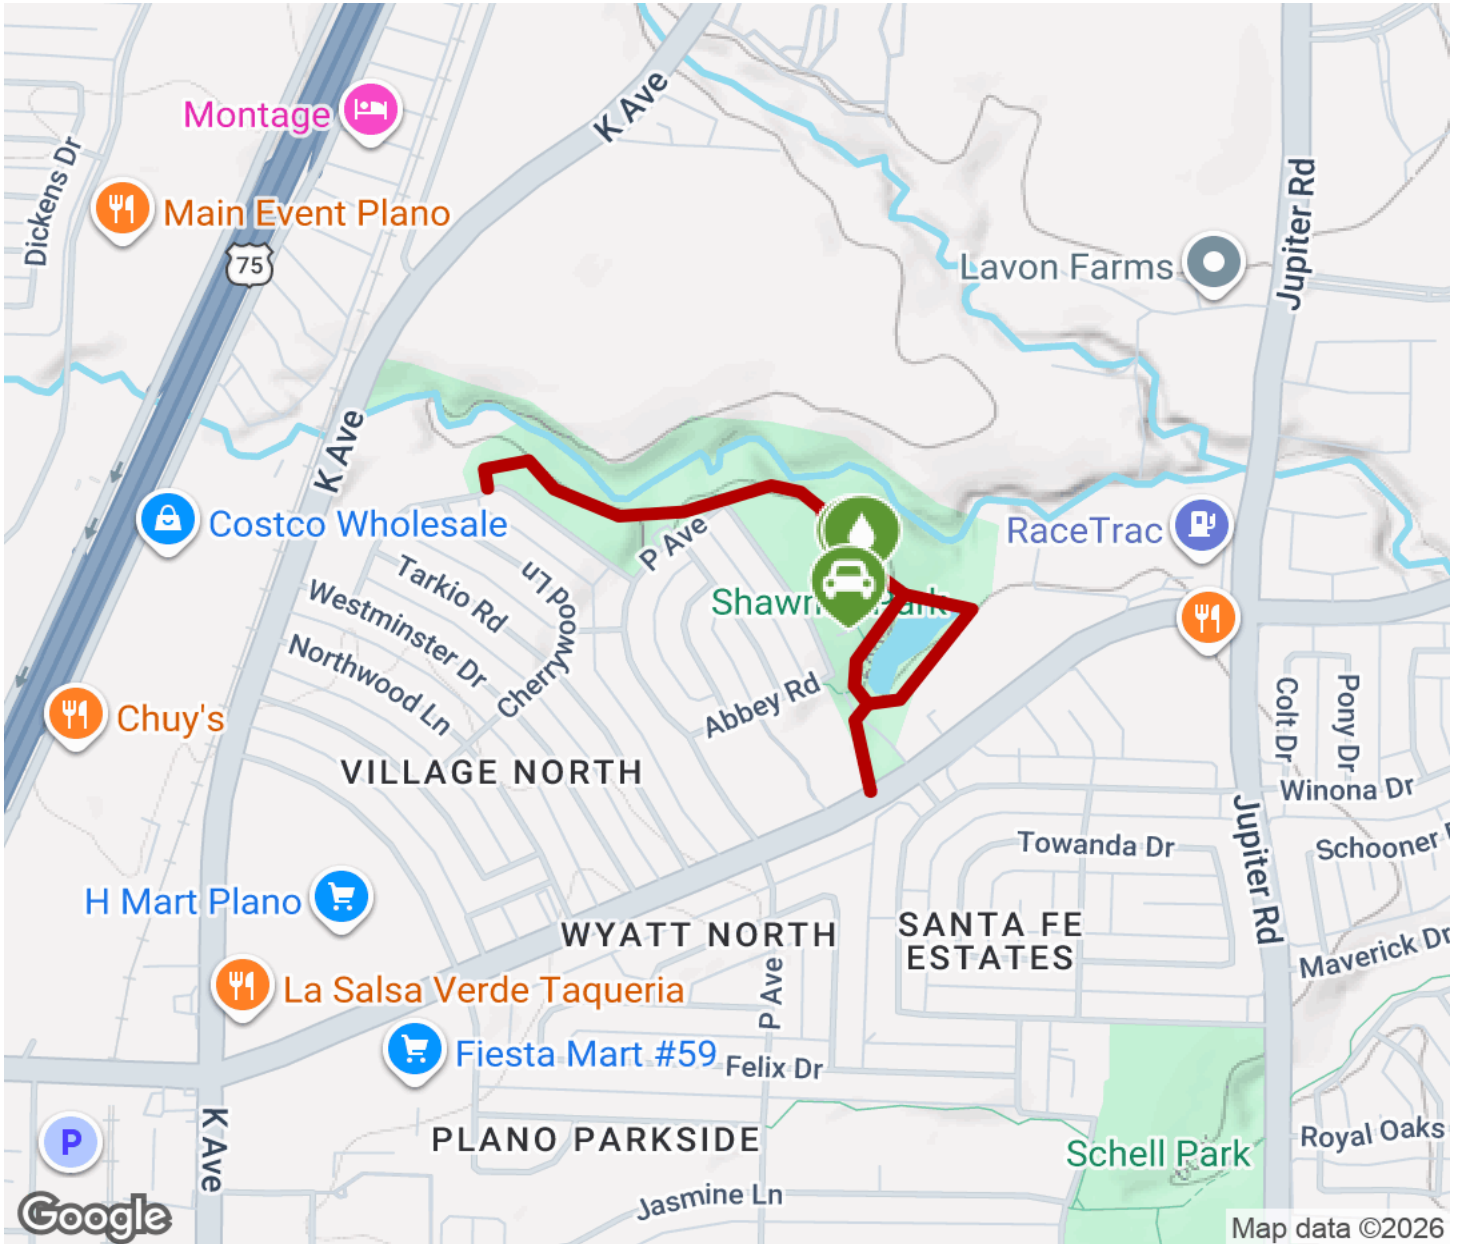

Shawnee Park Trail

Texas

Trailhead

Restroom

Parking

Water Fountain

Tunnel

TrailLink
by Rails-to-Trails Conservancy

TrailLink.com