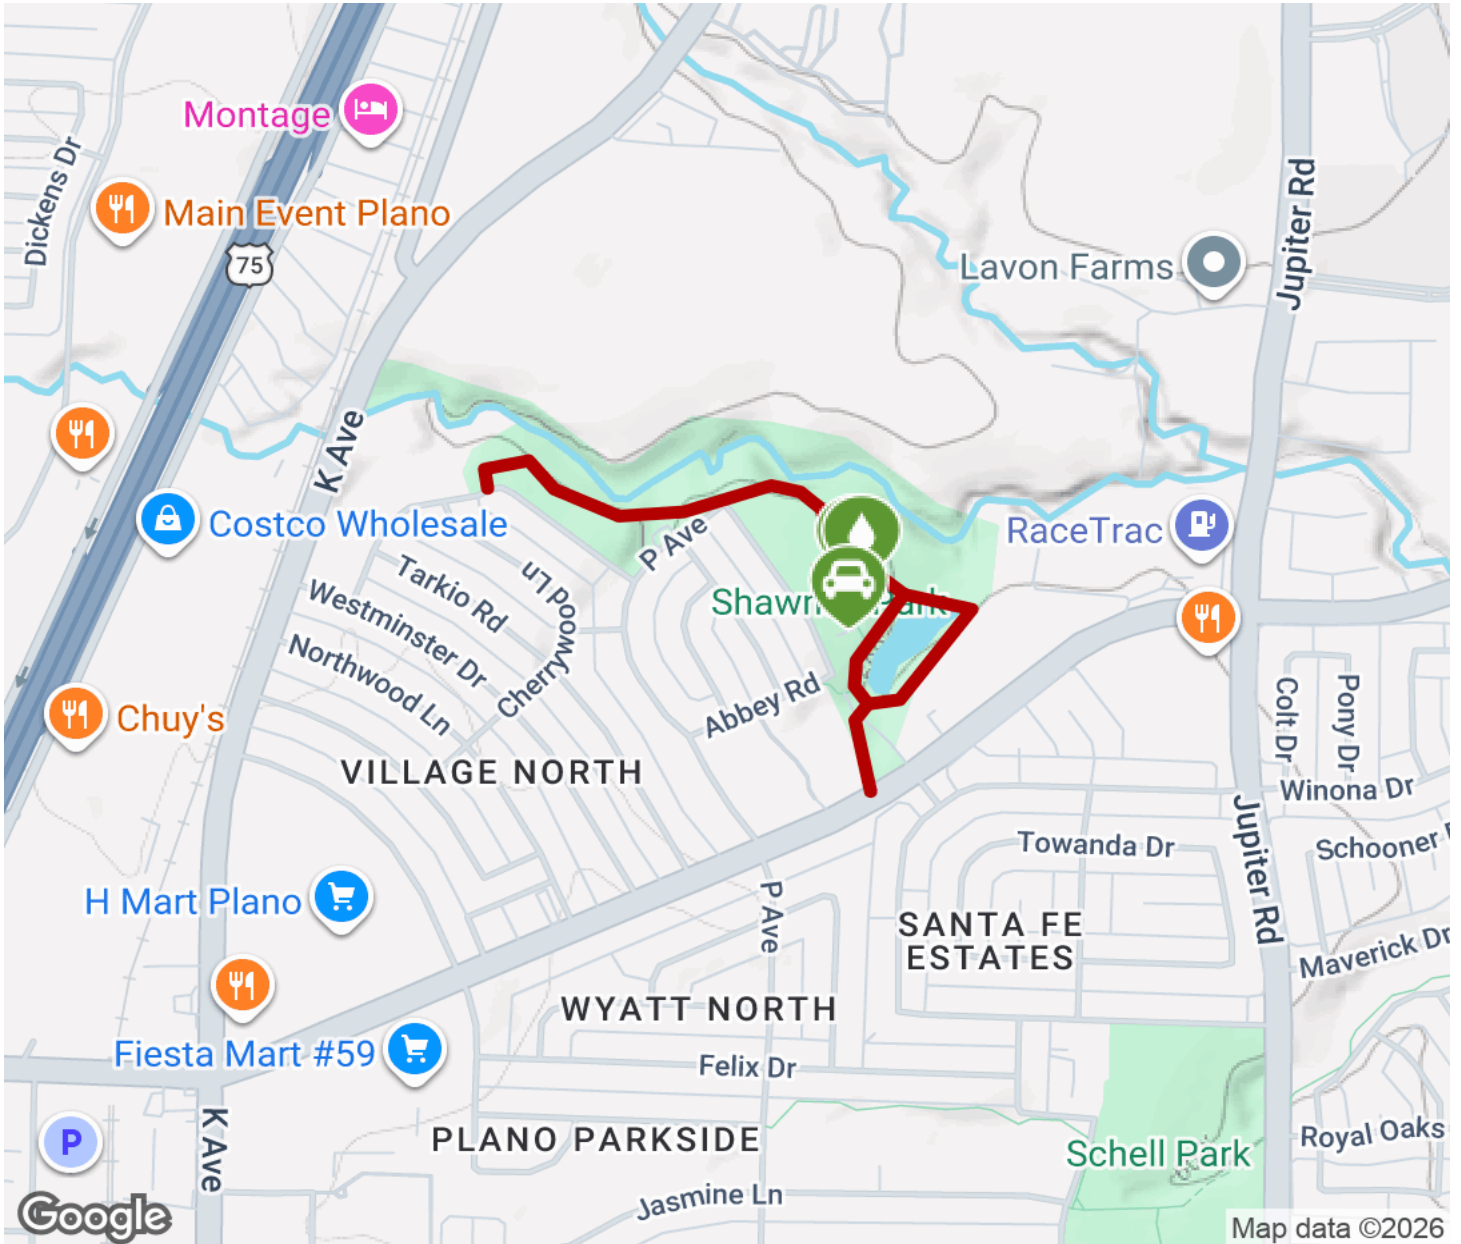

2026

TrailLink Unlimited

Guides

**Shawnee Park
Trail**
Texas

Shawnee Park Trail

Texas

The Shawnee Park Trail is a part of the City of Plano trail system. This short trail consists of a loop a two spurs for a total of just under

The Shawnee Park Trail is a part of the City of Plano trail system. This short trail consists of a loop a two spurs for a total of just under one mile of trails within Shawnee Park. The trail also connects to Barron Elementary School.

Shawnee Park Trail

Texas

States: Texas

Counties: Collin

Length: 0.9miles

Trail end points: Shawnee Park to Shawnee Park

Trail surfaces: Concrete

Trail category: Greenway/Non-RT

Trail activities: Bike,Inline

Skating,Walking,Wheelchair Accessible

Parking & Trail Access

Parking is available at Shawnee Park.

Please see [TrailLink Map](#) for detailed directions.

Shawnee Park Trail

Texas