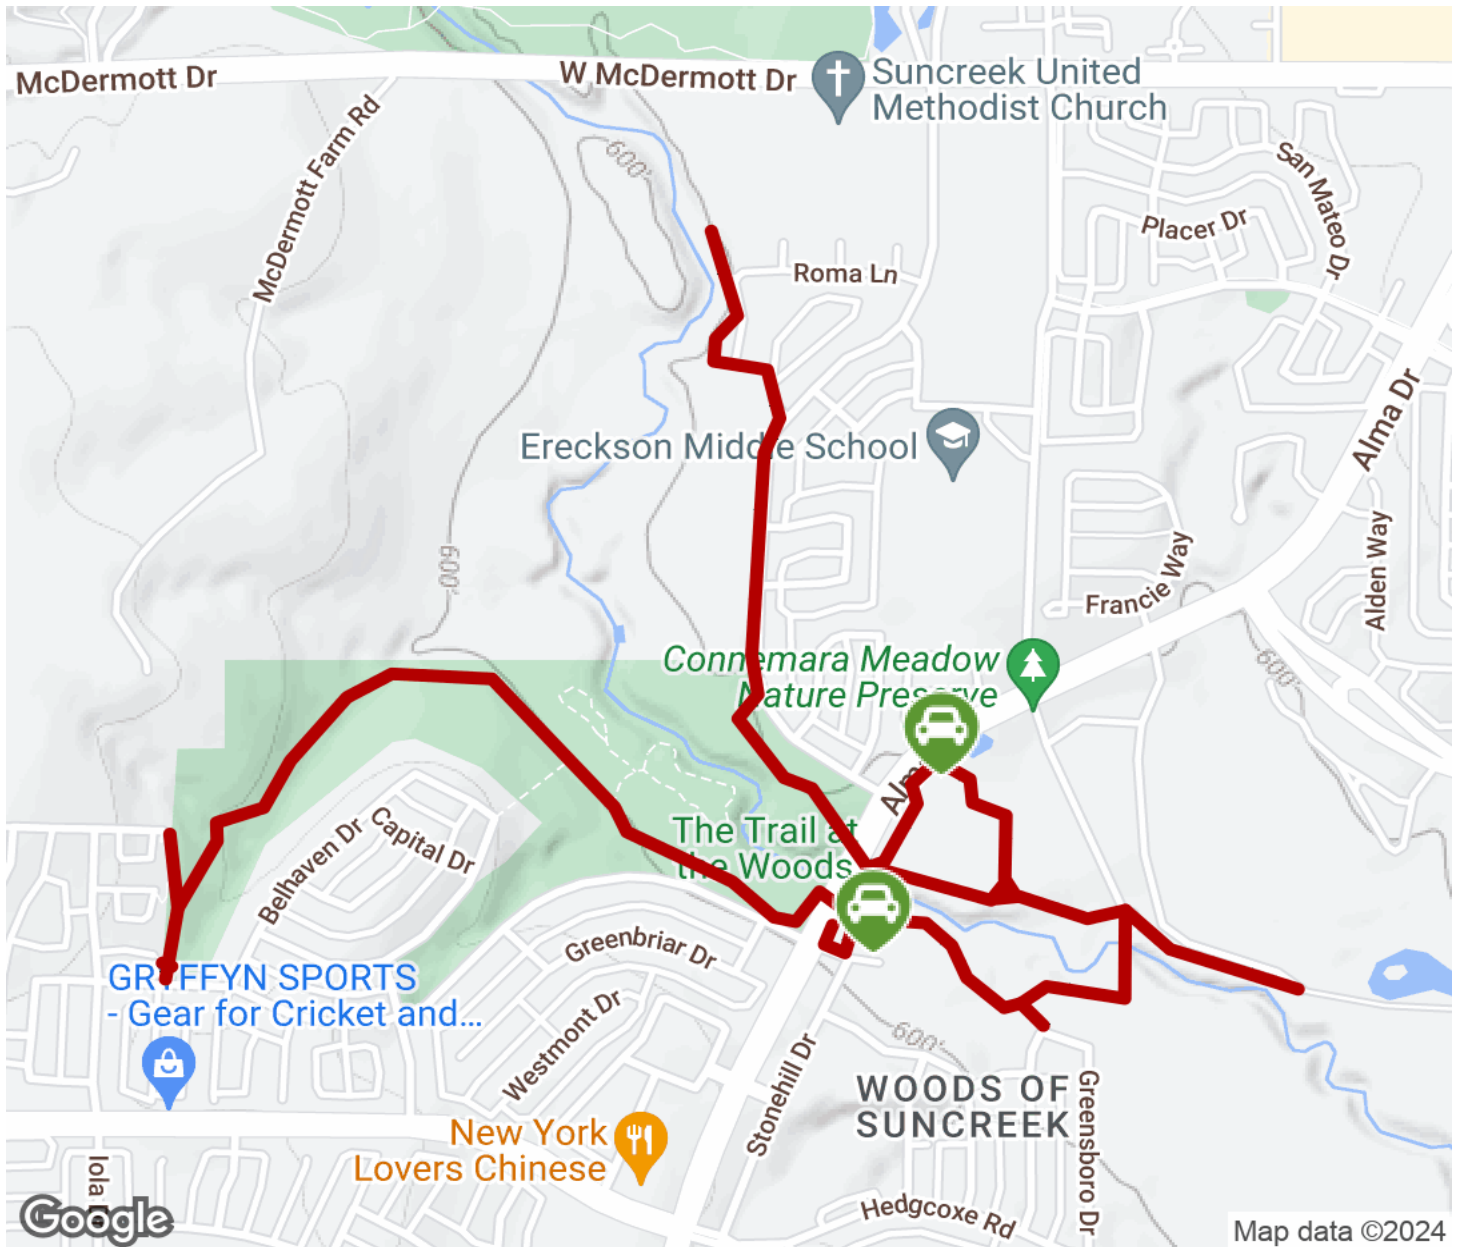

Sun Creek Trail

Texas

Trailhead

Restroom

Parking

Water Fountain

Tunnel

TrailLink
by Rails-to-Trails Conservancy

TrailLink.com