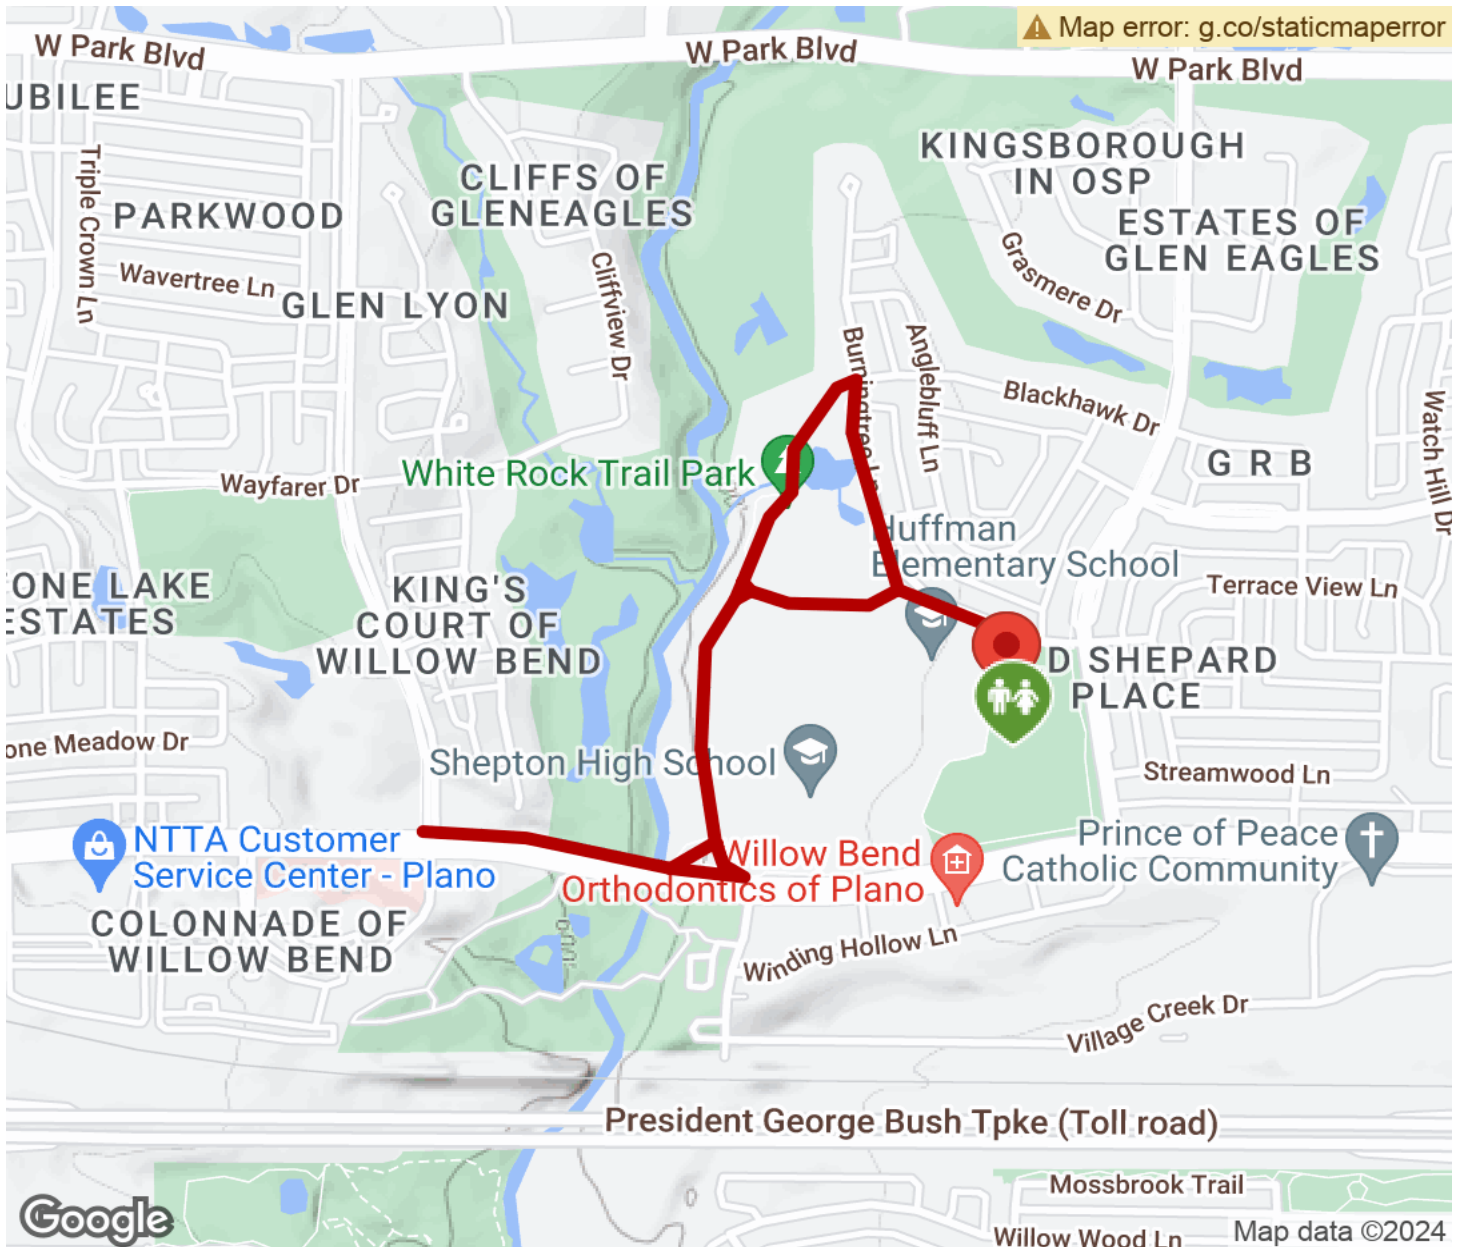

2024

TrailLink Unlimited 

Guides

**White Rock
Park Trail**
Texas

White Rock Park Trail

Texas

The White Rock Park Trail is a part of the City of Plano trail system. This short trail connects the Steeplechase Trail to the Old Shepard

The White Rock Park Trail is a part of the City of Plano trail system. This short trail connects the [Steeplechase Trail](#) to the [Old Shepard Place Trail](#) within the city of Plano. The trail also connects to Huffman Elementary School and Shepton High School.

White Rock Park Trail

Texas

States: Texas

Counties: Collin

Length: 1.4miles

Trail end points: Winding Hollow Ln., Plano to
Mira Vista Blvd., Plano

Trail surfaces: Concrete

Trail category: Greenway/Non-RT

Trail activities: Bike, Inline
Skating, Wheelchair Accessible, Walking

Parking & Trail Access

White Rock Park Trail

Texas

Trailhead

Restroom

Parking

Water Fountain