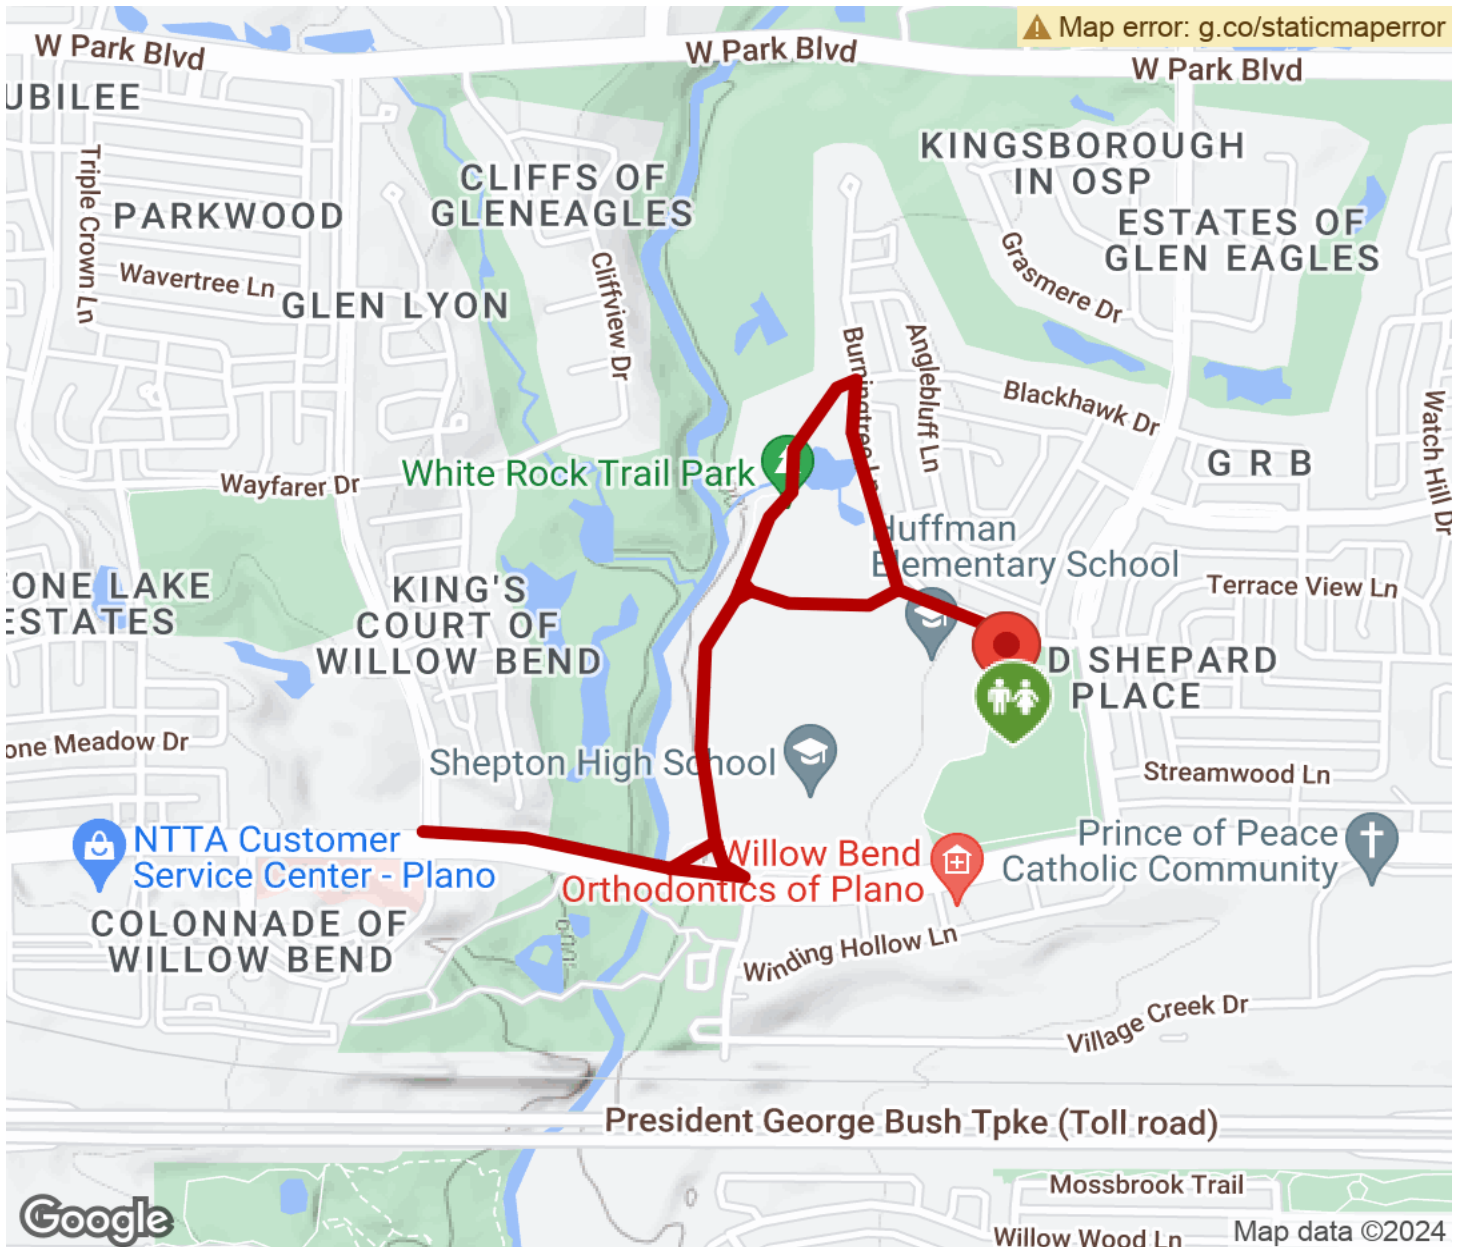

2024

TrailLink Unlimited

Guides

White Rock Park Trail

Texas

White Rock Park Trail

Texas

The White Rock Park Trail is a part of the City of Plano trail system. This short trail connects the Steeplechase Trail to the Old Shepard

The White Rock Park Trail is a part of the City of Plano trail system. This short trail connects the [Steeplechase Trail](#) to the [Old Shepard Place Trail](#) within the city of Plano. The trail also connects to Huffman Elementary School and Shepton High School.

White Rock Park Trail

Texas

States: Texas

Counties: Collin

Length: 1.4miles

Trail end points: Winding Hollow Ln., Plano to
Mira Vista Blvd., Plano

Trail surfaces: Concrete

Trail category: Greenway/Non-RT

Trail activities: Bike, Inline
Skating, Wheelchair Accessible, Walking

Parking & Trail Access

White Rock Park Trail

Texas

Trailhead

Restroom

Parking

Water Fountain