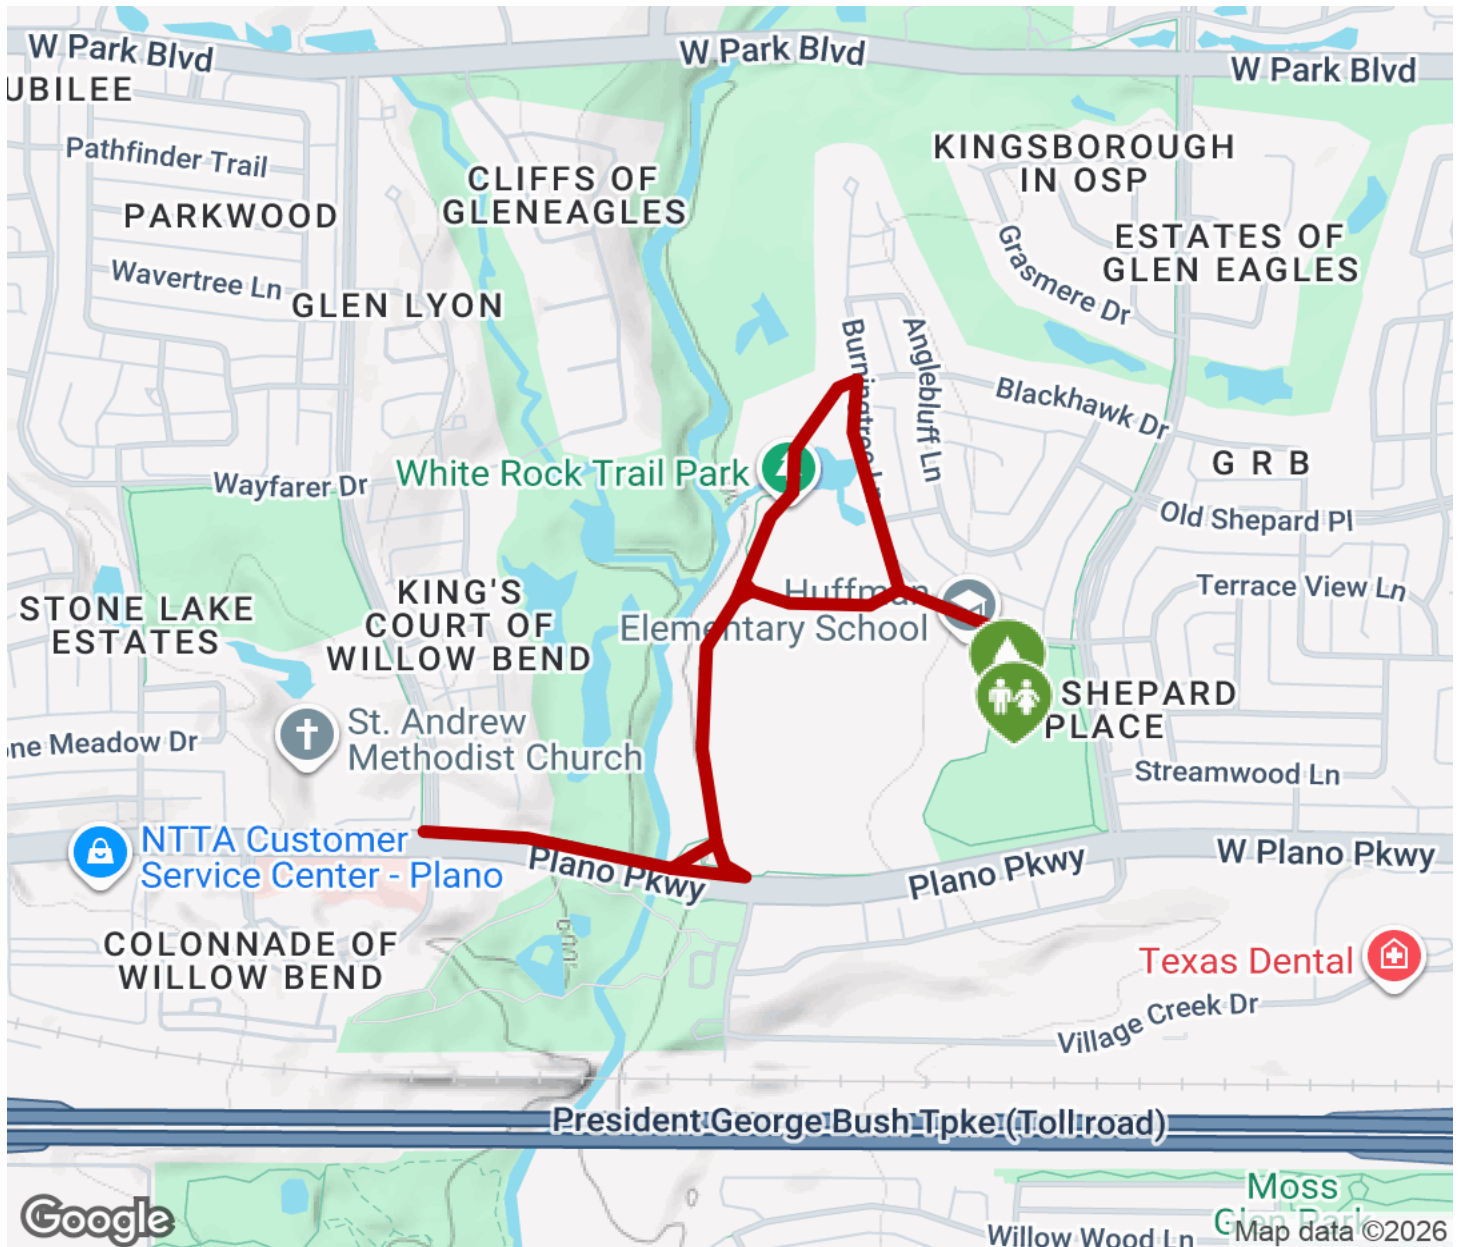

White Rock Park Trail

Texas

Trailhead

Restroom

Parking

Water Fountain

Tunnel

TrailLink
by Rails-to-Trails Conservancy

TrailLink.com