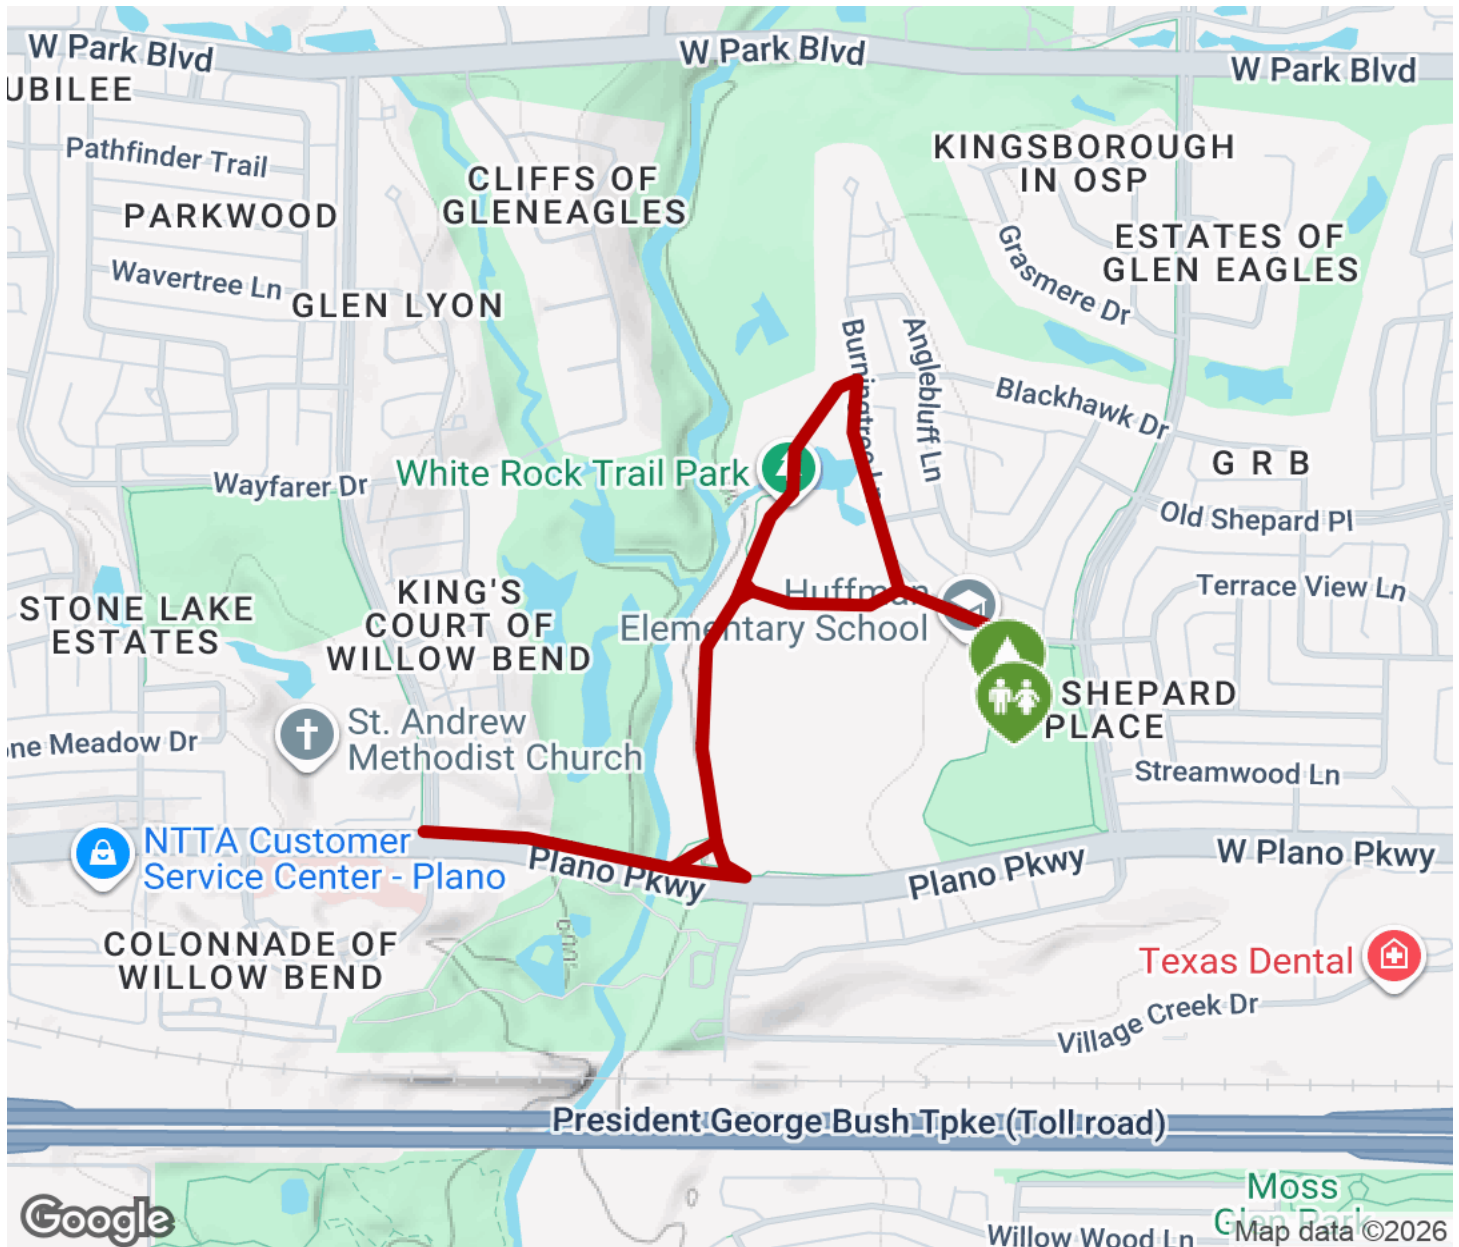

White Rock Park Trail

Texas

Trailhead

Restroom

Parking

Water Fountain

Tunnel

TrailLink
by Rails-to-Trails Conservancy

TrailLink.com