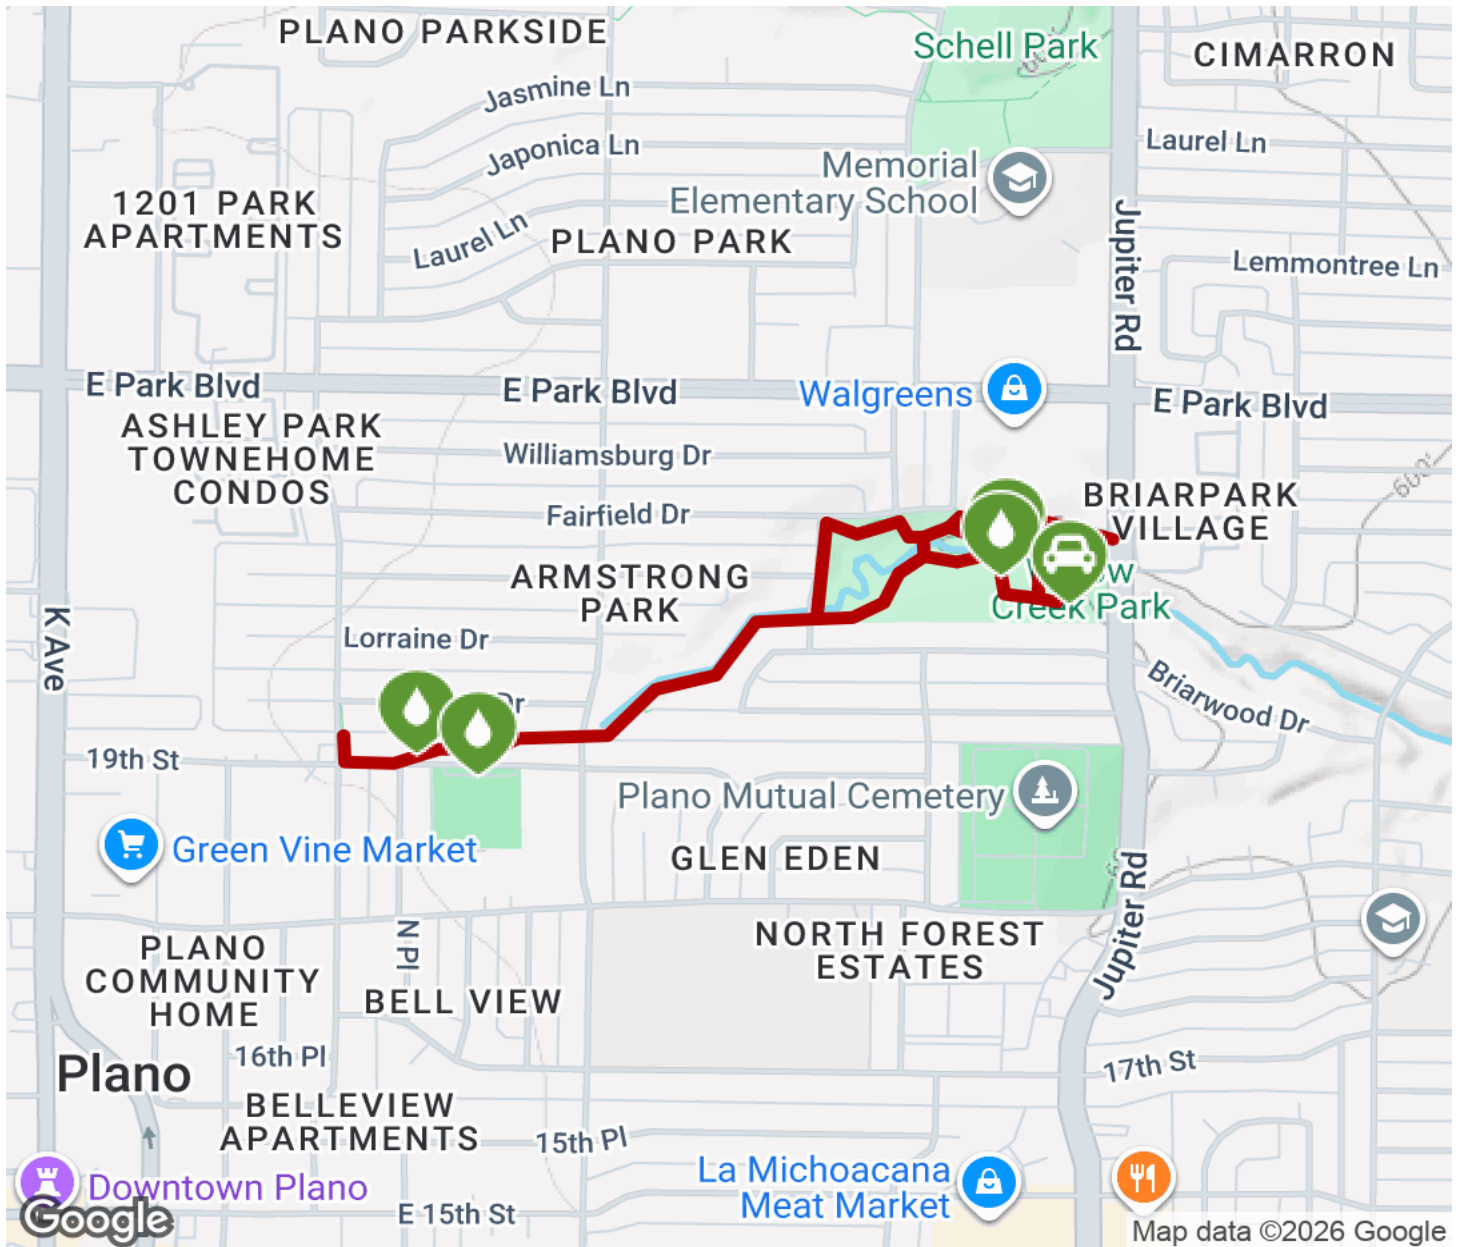

2026

TrailLink Unlimited

Guides

Willow Creek Trail (TX)

Texas

Willow Creek Trail (TX)

Texas

The Willow Creek Trail is a part of the City of Plano trail system. This short trail system consists of 1.3 miles of loops and spurs within

The Willow Creek Trail is a part of the City of Plano trail system. This short trail system consists of 1.3 miles of loops and spurs within Willow Creek Park in the eastern part of the City of Plano. The trail runs from Jupiter Rd. to Ave N and connects to Mendenhall Elementary School, McCreary Sports Field, and Harrington Library.

Willow Creek Trail (TX)

Texas

States: Texas

Counties: Collin

Length: 1.3miles

Trail end points: Willow Creek Park, Plano to
Ave. N, Plano

Trail surfaces: Concrete

Trail category: Greenway/Non-RT

Trail activities: Bike, Inline

Skating, Walking, Wheelchair Accessible

Parking & Trail Access

Willow Creek Trail (TX)

Texas

- Trailhead
- Restroom
- Parking
- Water Fountain
- Tunnel