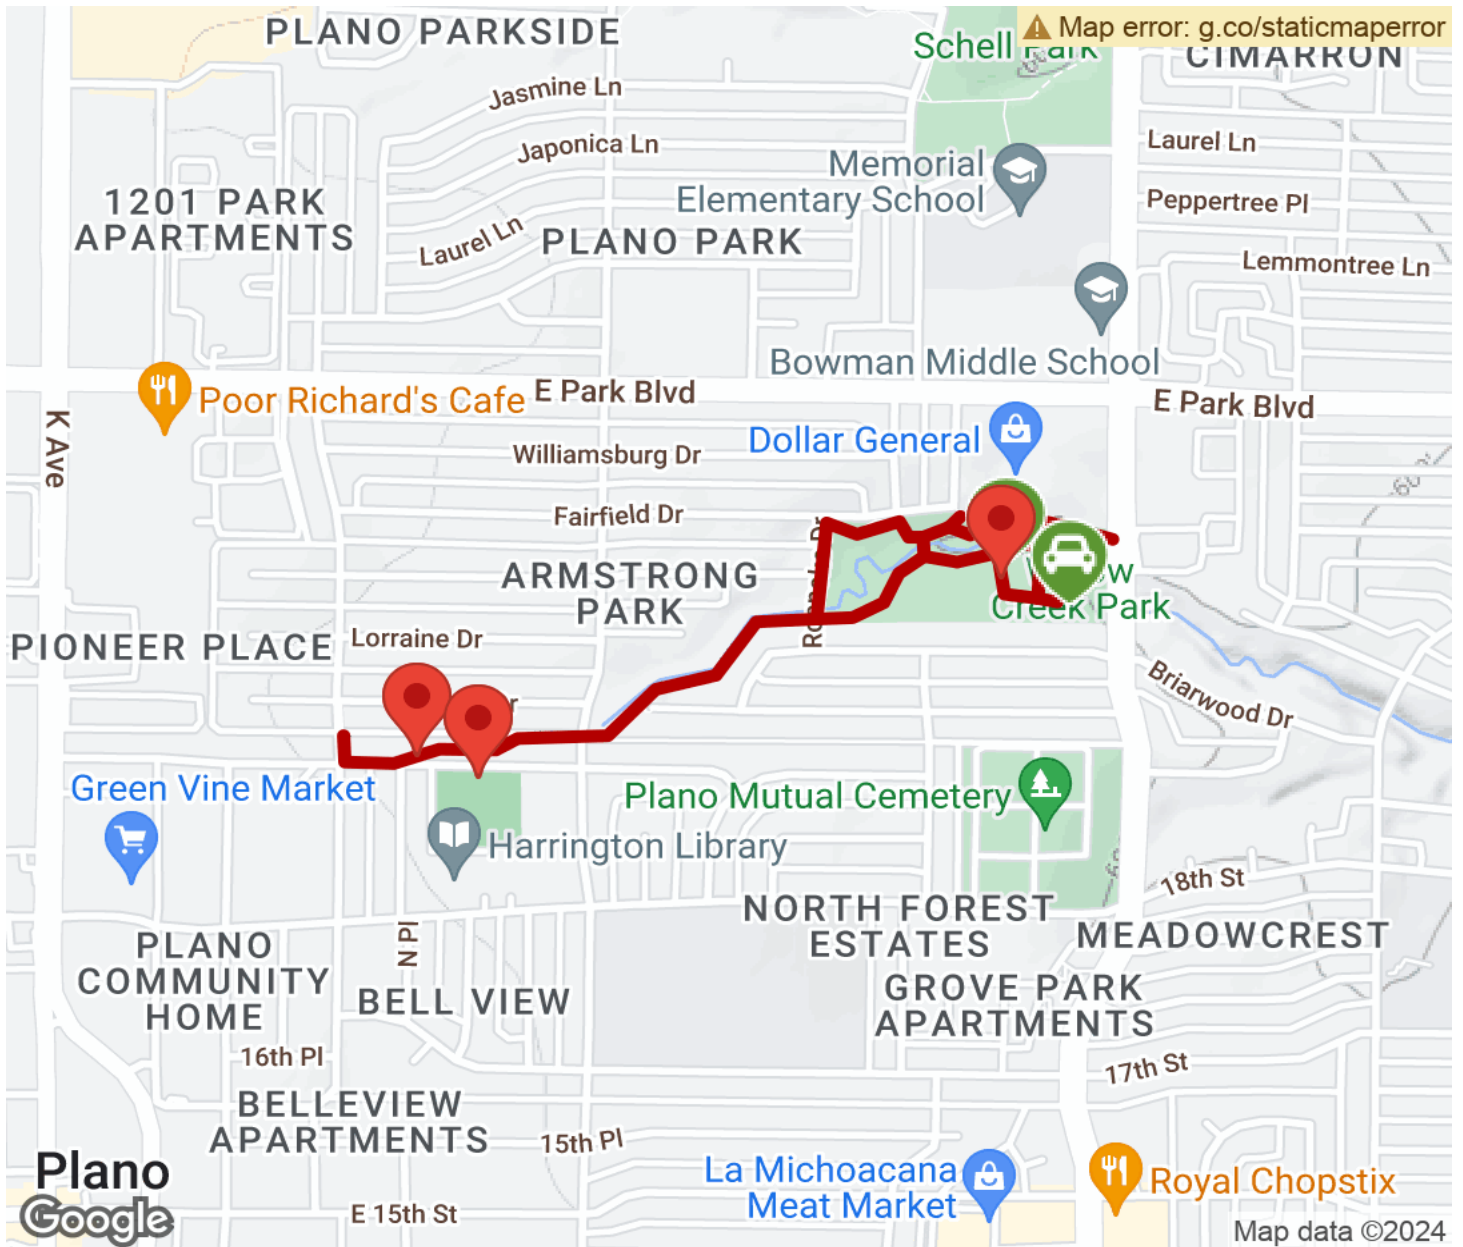

Willow Creek Trail

Texas

Trailhead

Restroom

Parking

Water Fountain

Tunnel

TrailLink
by Rails-to-Trails Conservancy

TrailLink.com