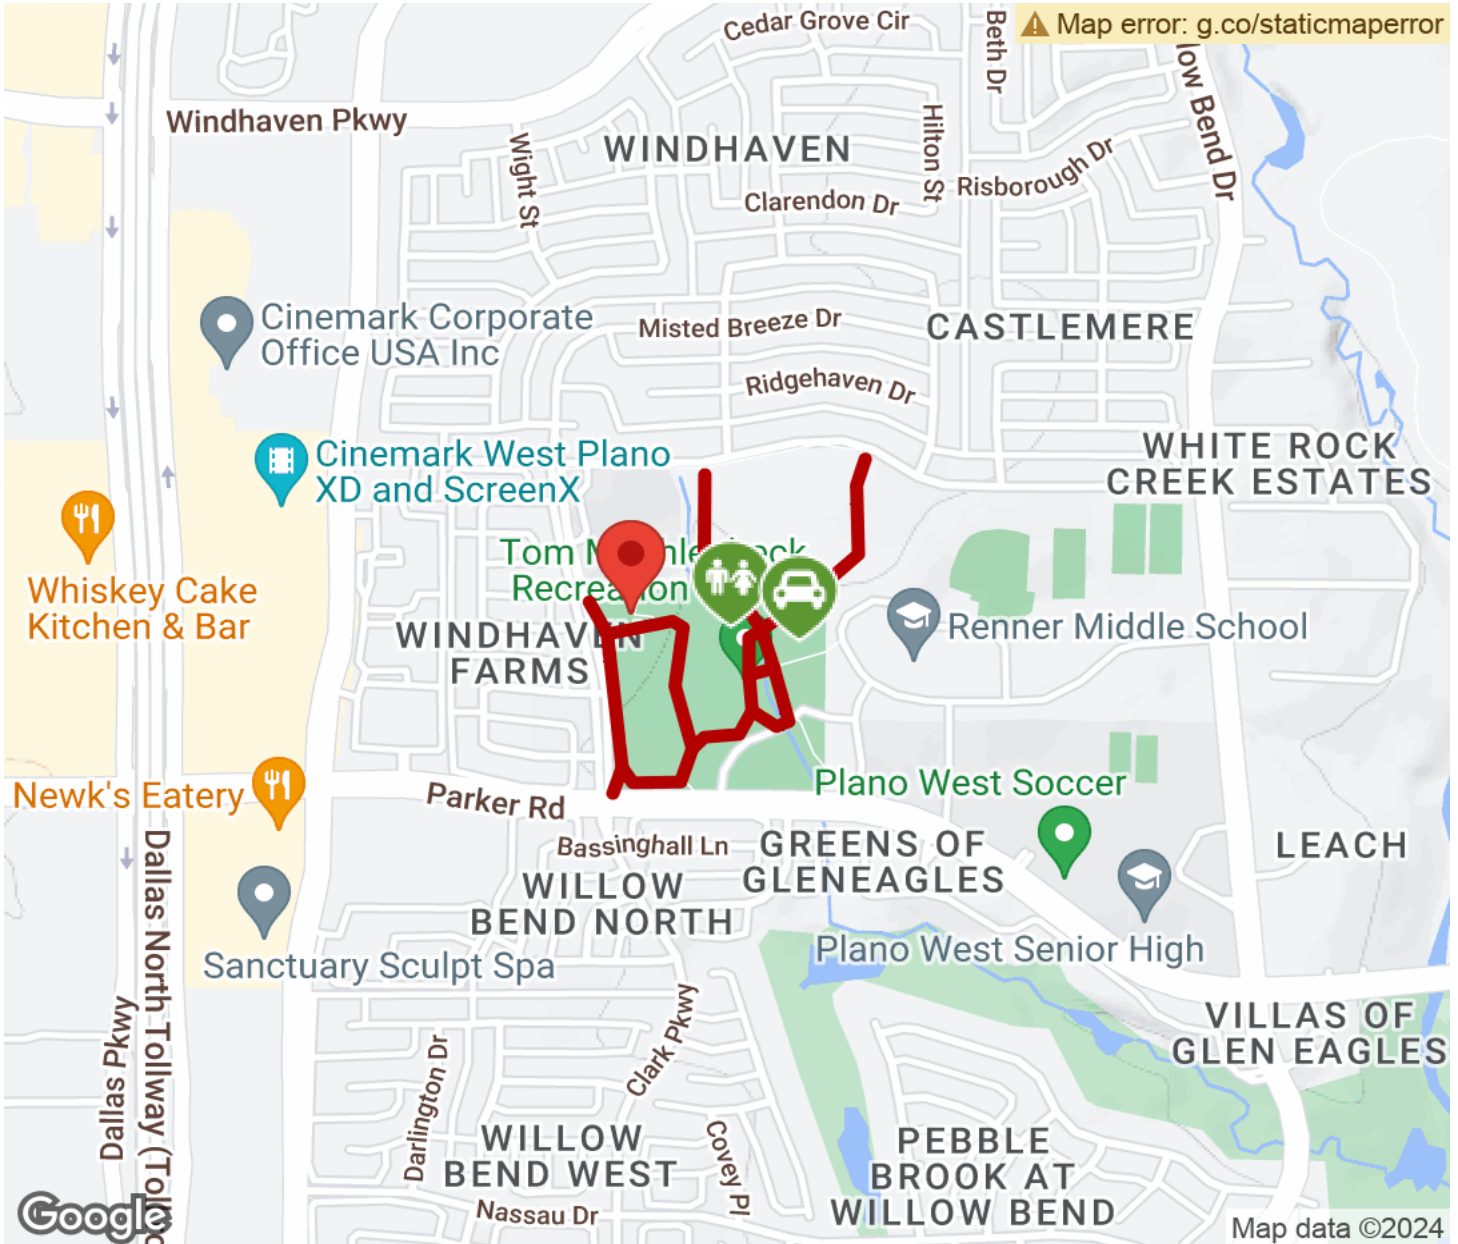

Windhaven Park Trail

Texas

Trailhead

Restroom

Parking

Water Fountain

Tunnel

TrailLink
by Rails-to-Trails Conservancy

TrailLink.com