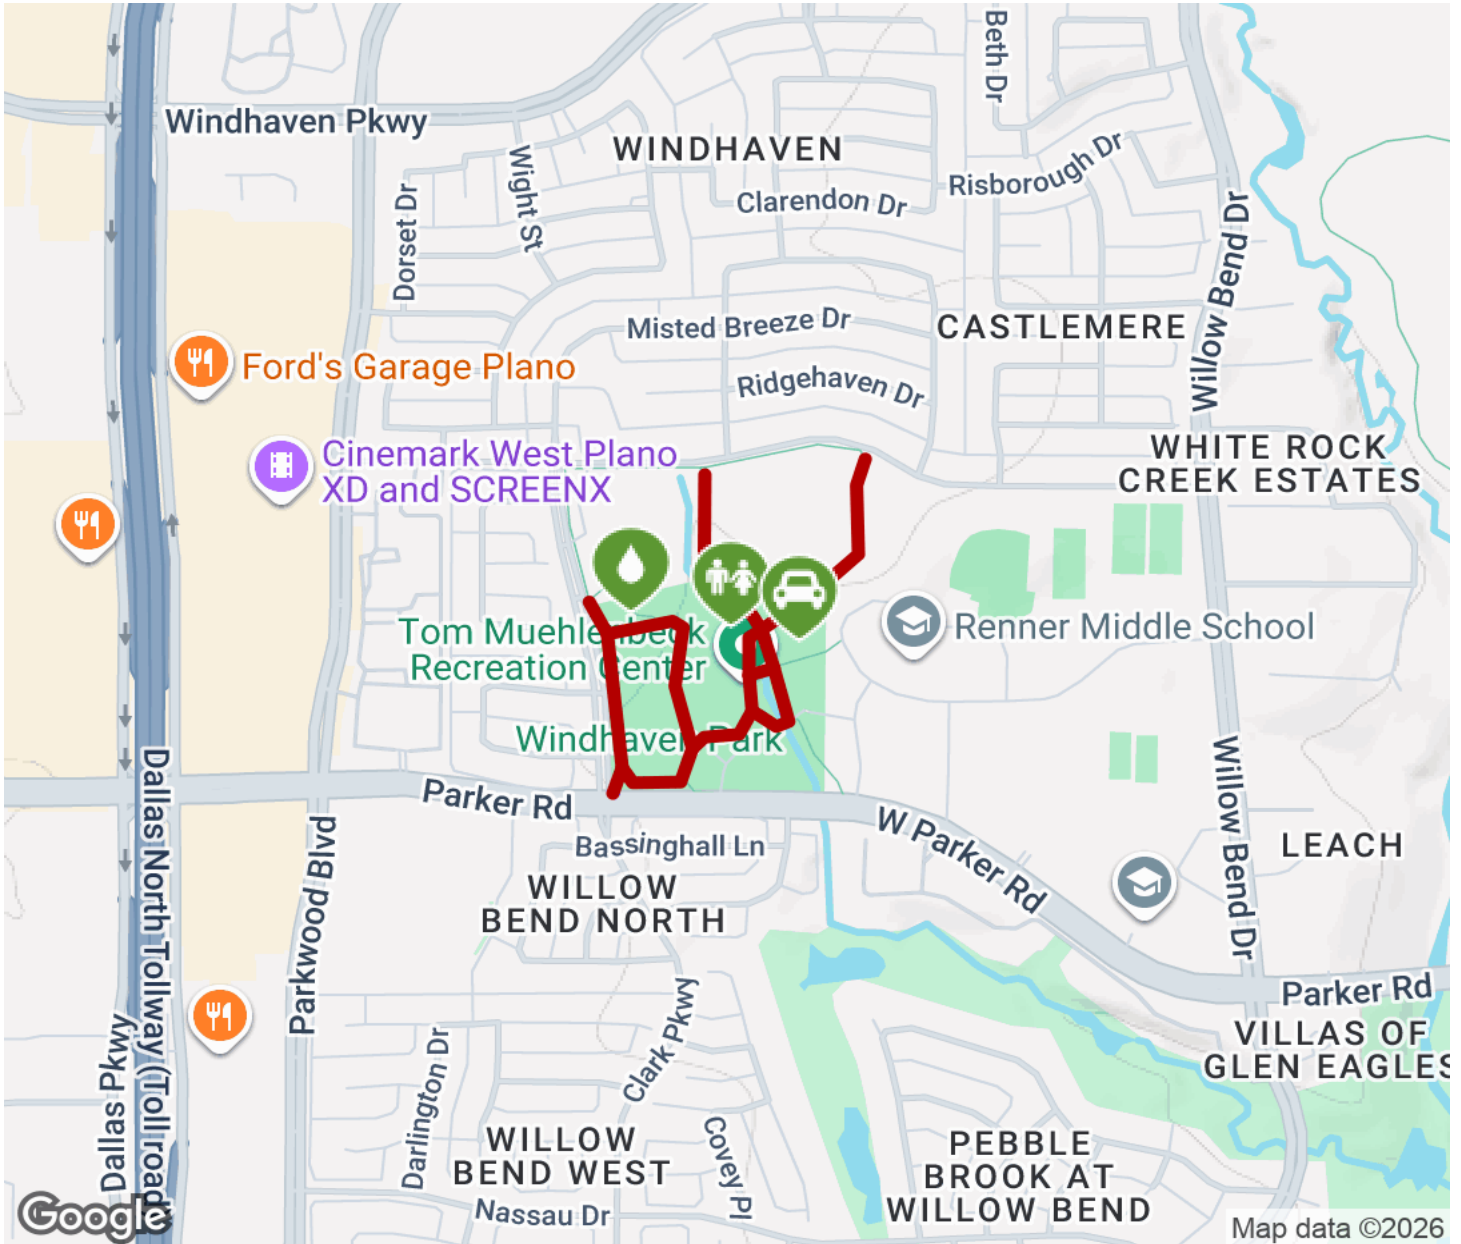

Windhaven Park Trail

Texas

Trailhead

Restroom

Parking

Water Fountain

Tunnel

TrailLink
by Rails-to-Trails Conservancy

TrailLink.com