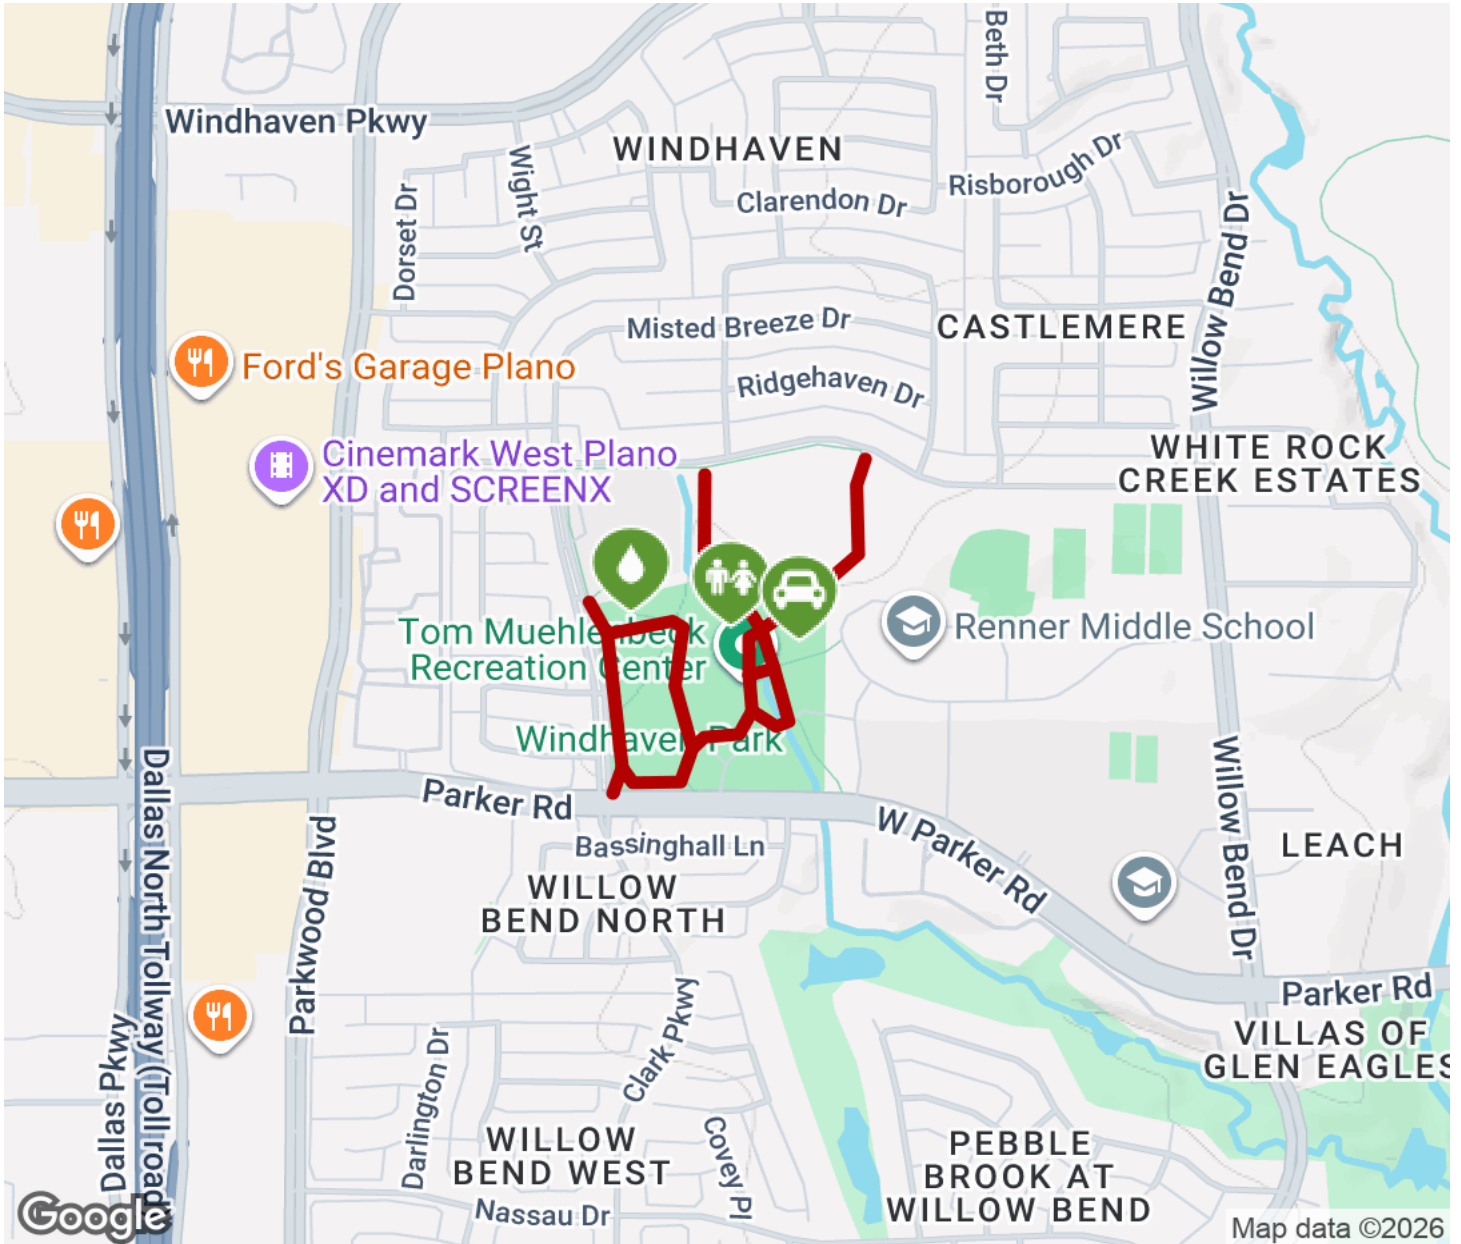

Windhaven Park Trail

Texas

Trailhead

Restroom

Parking

Water Fountain

Tunnel

TrailLink
by Rails-to-Trails Conservancy

TrailLink.com