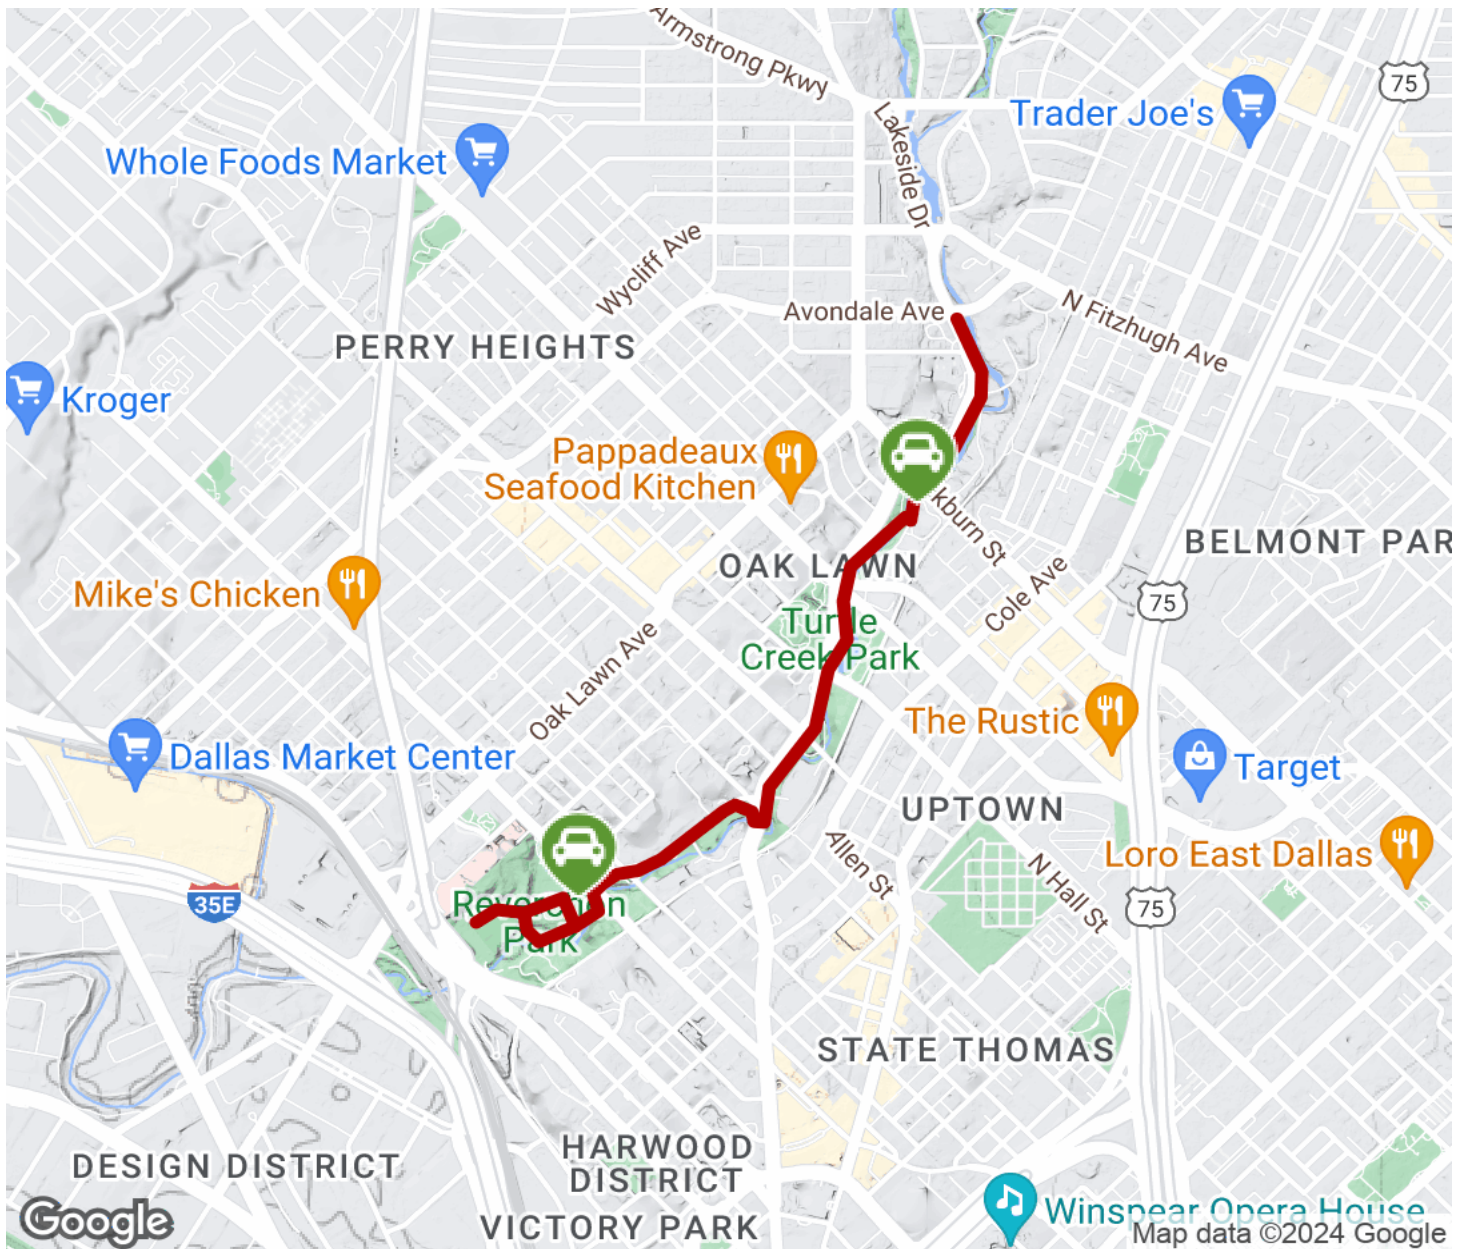

Turtle Creek Trail (TX)

Texas

Trailhead

Restroom

Parking

Water Fountain

Tunnel

TrailLink
by Rails-to-Trails Conservancy

TrailLink.com