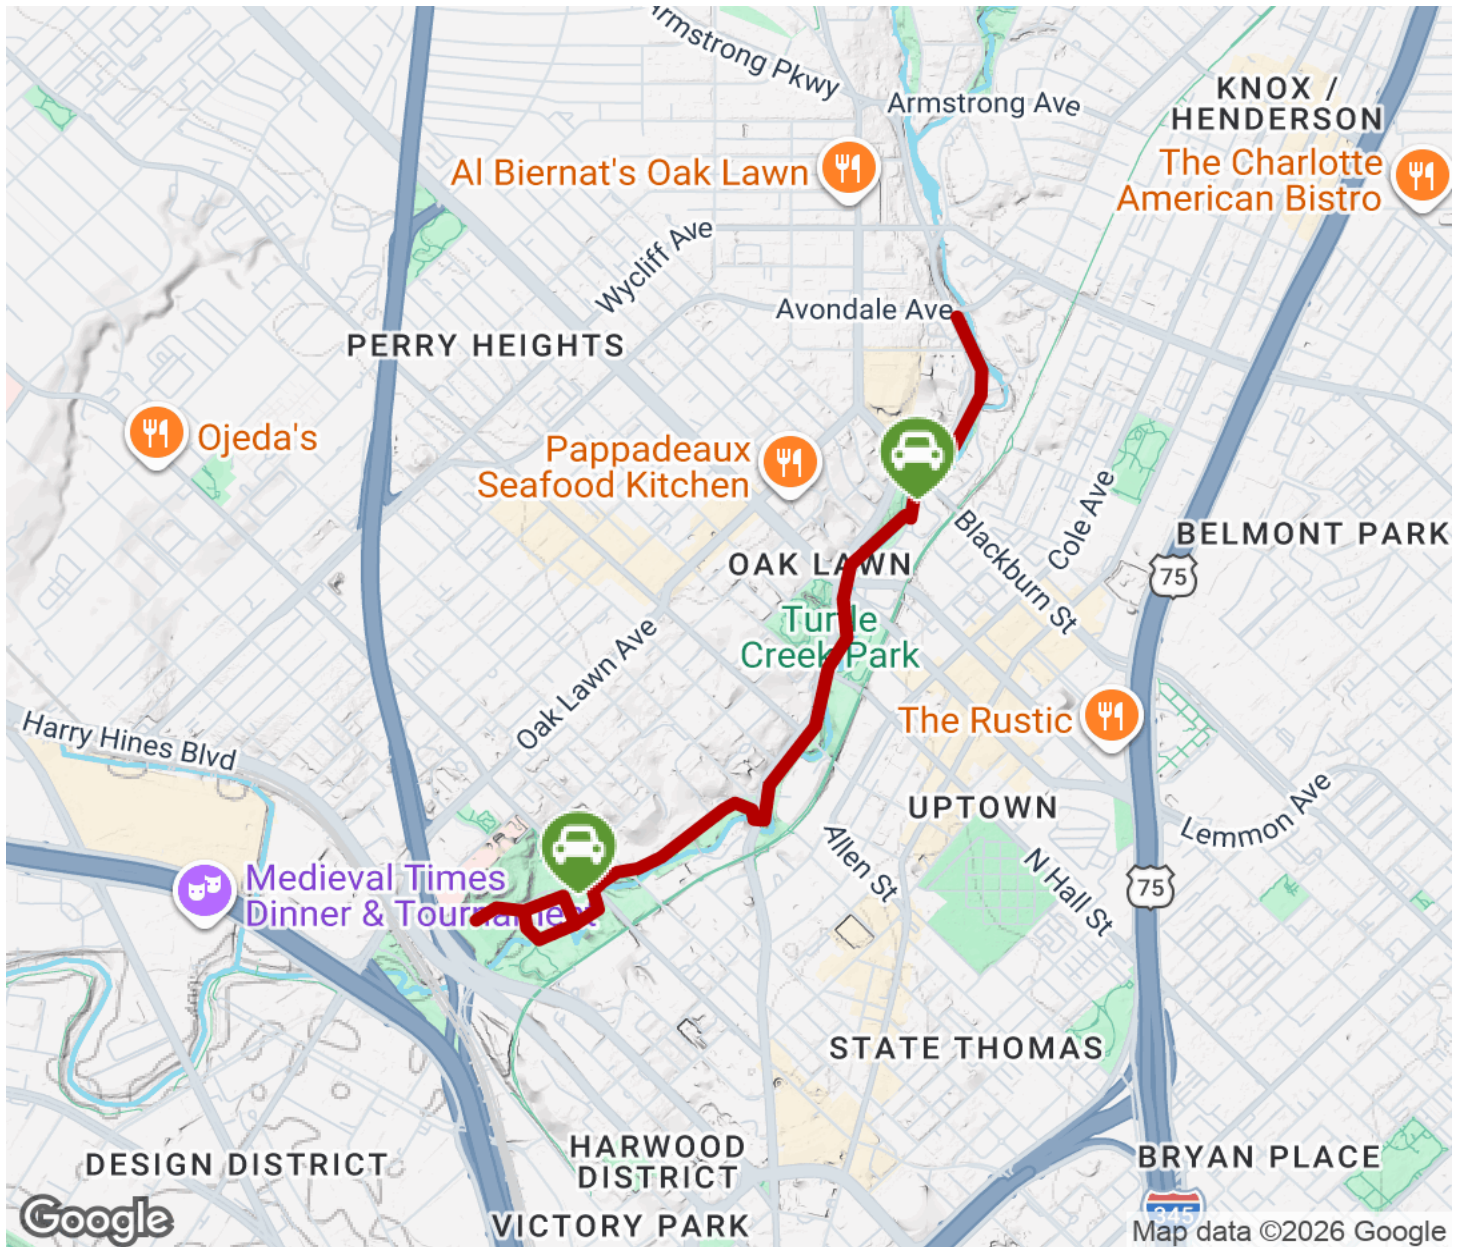

Turtle Creek Trail (TX)

Texas

Trailhead

Restroom

Parking

Water Fountain

Tunnel

TrailLink
by Rails-to-Trails Conservancy

[TrailLink.com](https://www.TrailLink.com)