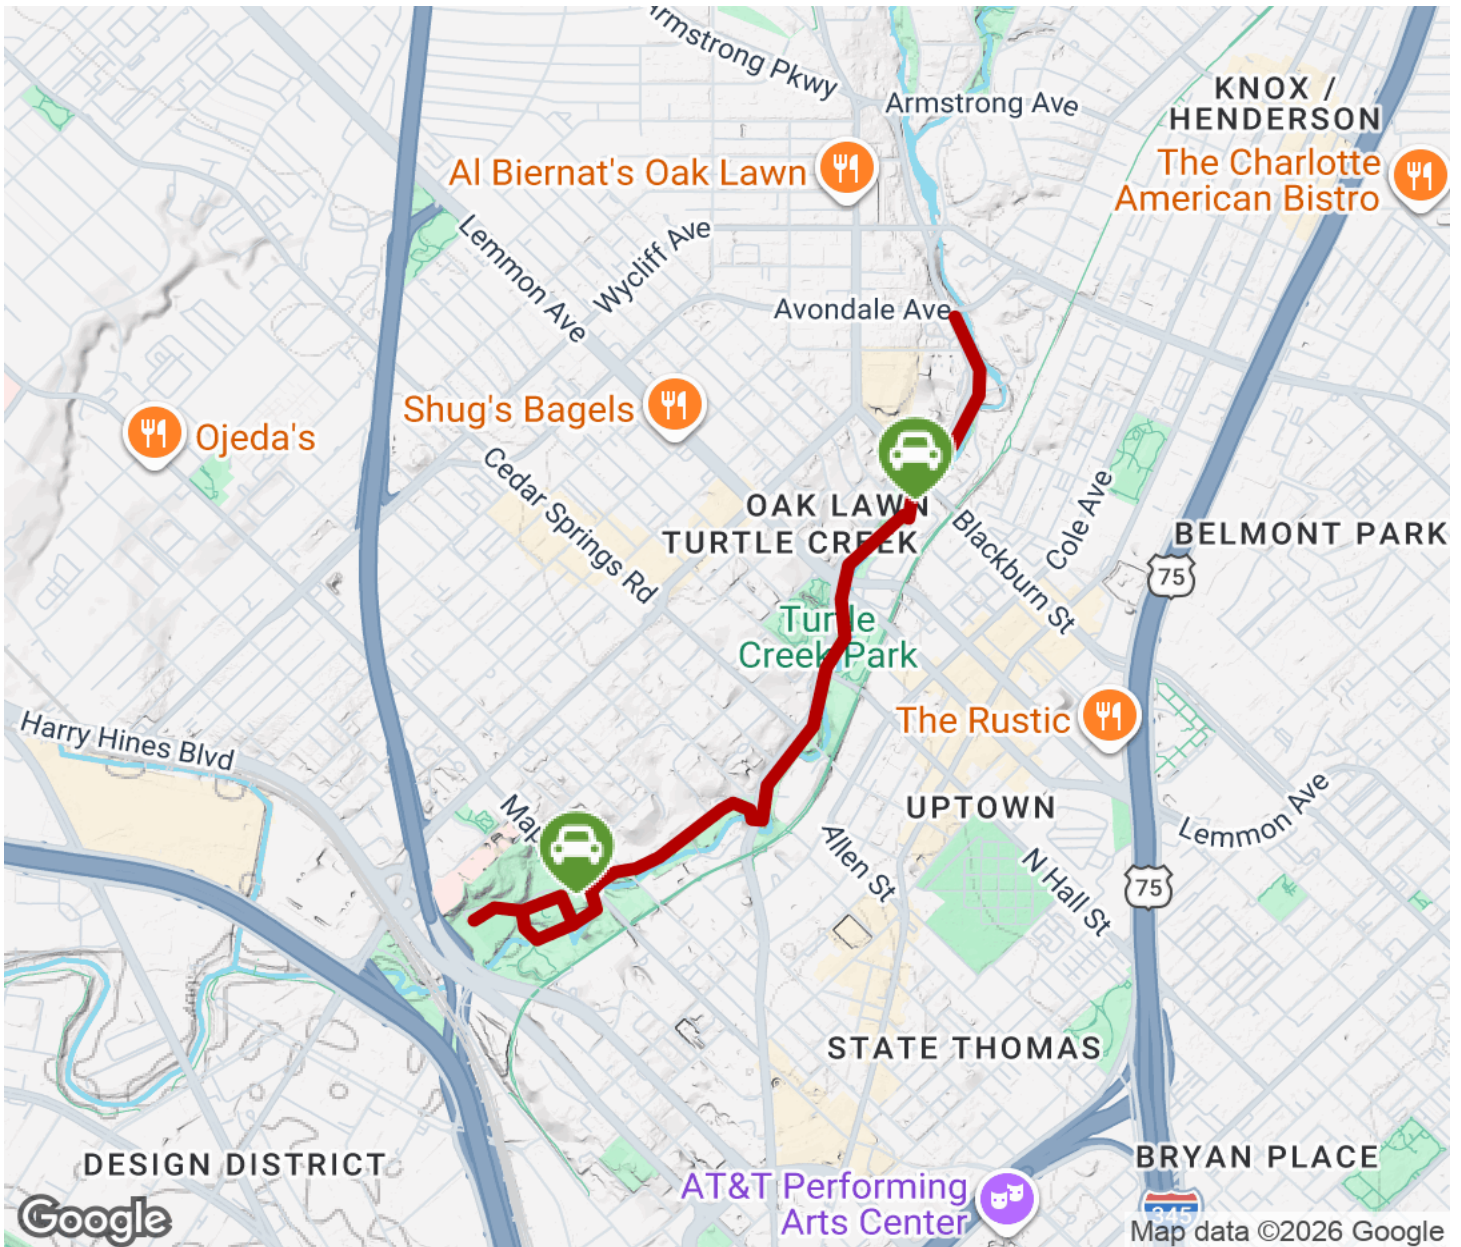

Turtle Creek Trail (TX)

Texas

Trailhead

Restroom

Parking

Water Fountain

Tunnel

TrailLink
by Rails-to-Trails Conservancy

TrailLink.com