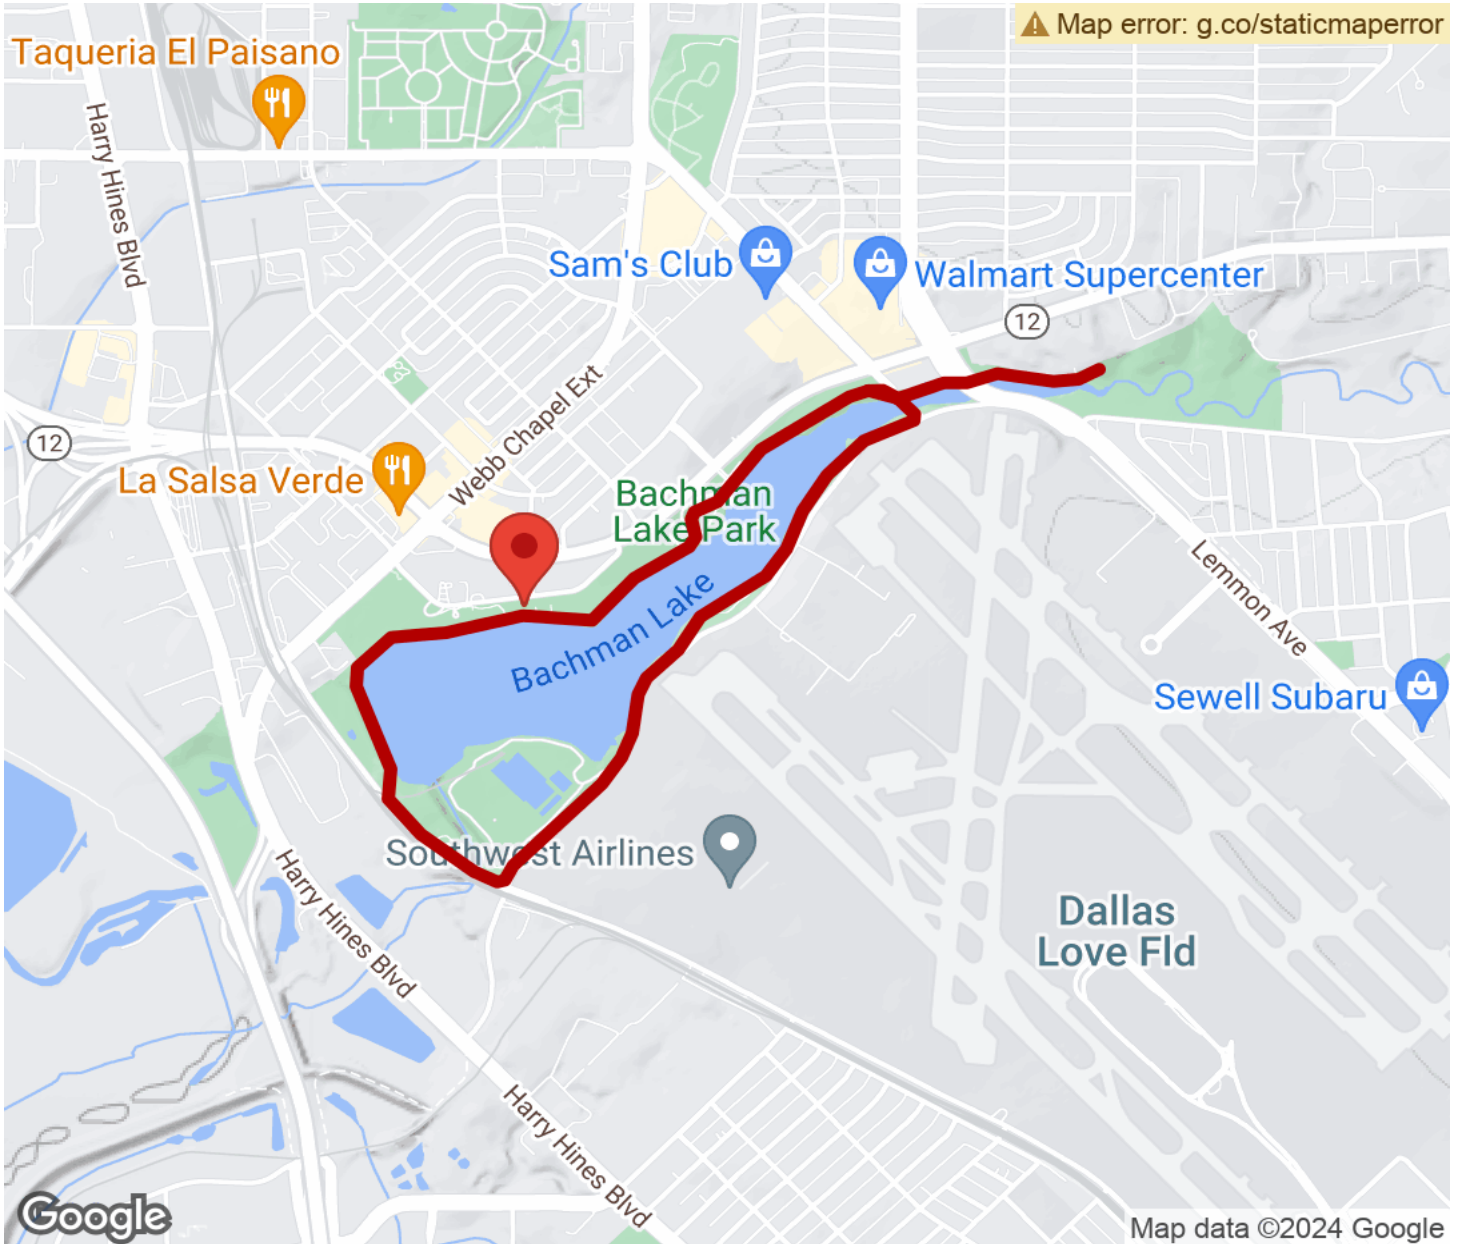

Bachman Lake Park Loop Trail

Texas

Trailhead

Restroom

Parking

Water Fountain

Tunnel

TrailLink
by Rails-to-Trails Conservancy

TrailLink.com