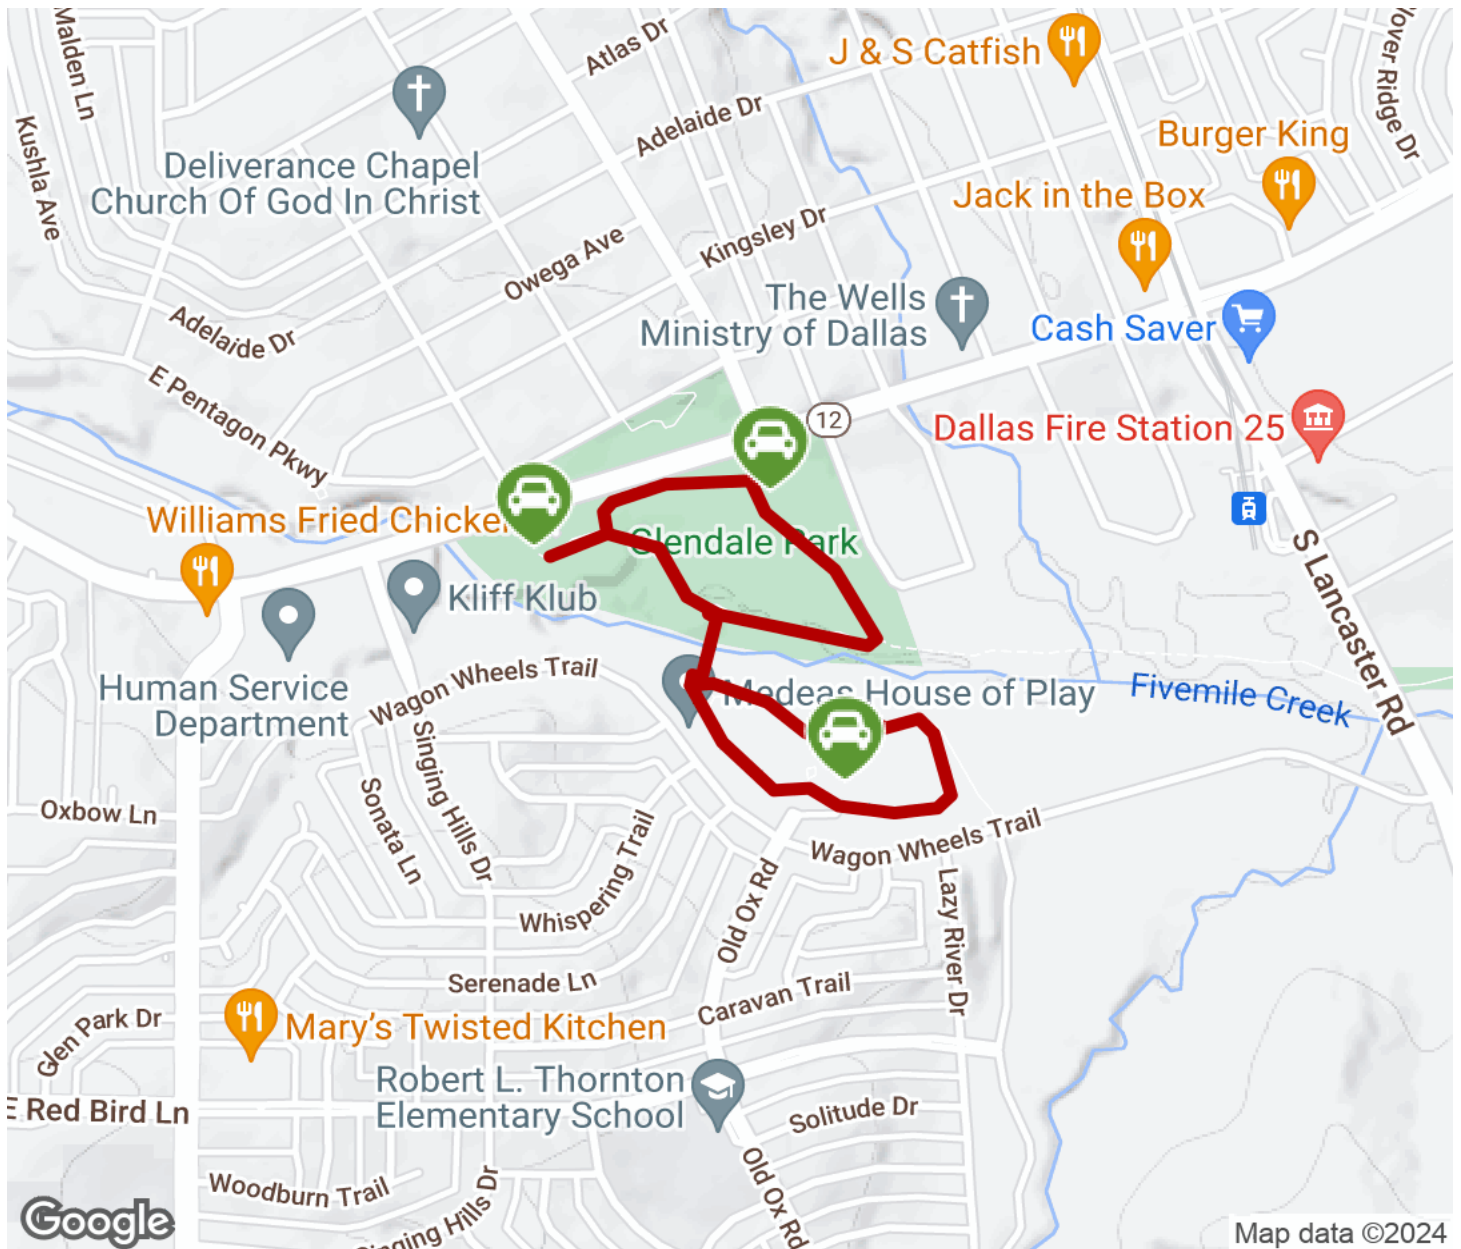

Glendale Park Loop Trail

Texas

Trailhead

Restroom

Parking

Water Fountain

Tunnel

TrailLink
by Rails-to-Trails Conservancy

TrailLink.com