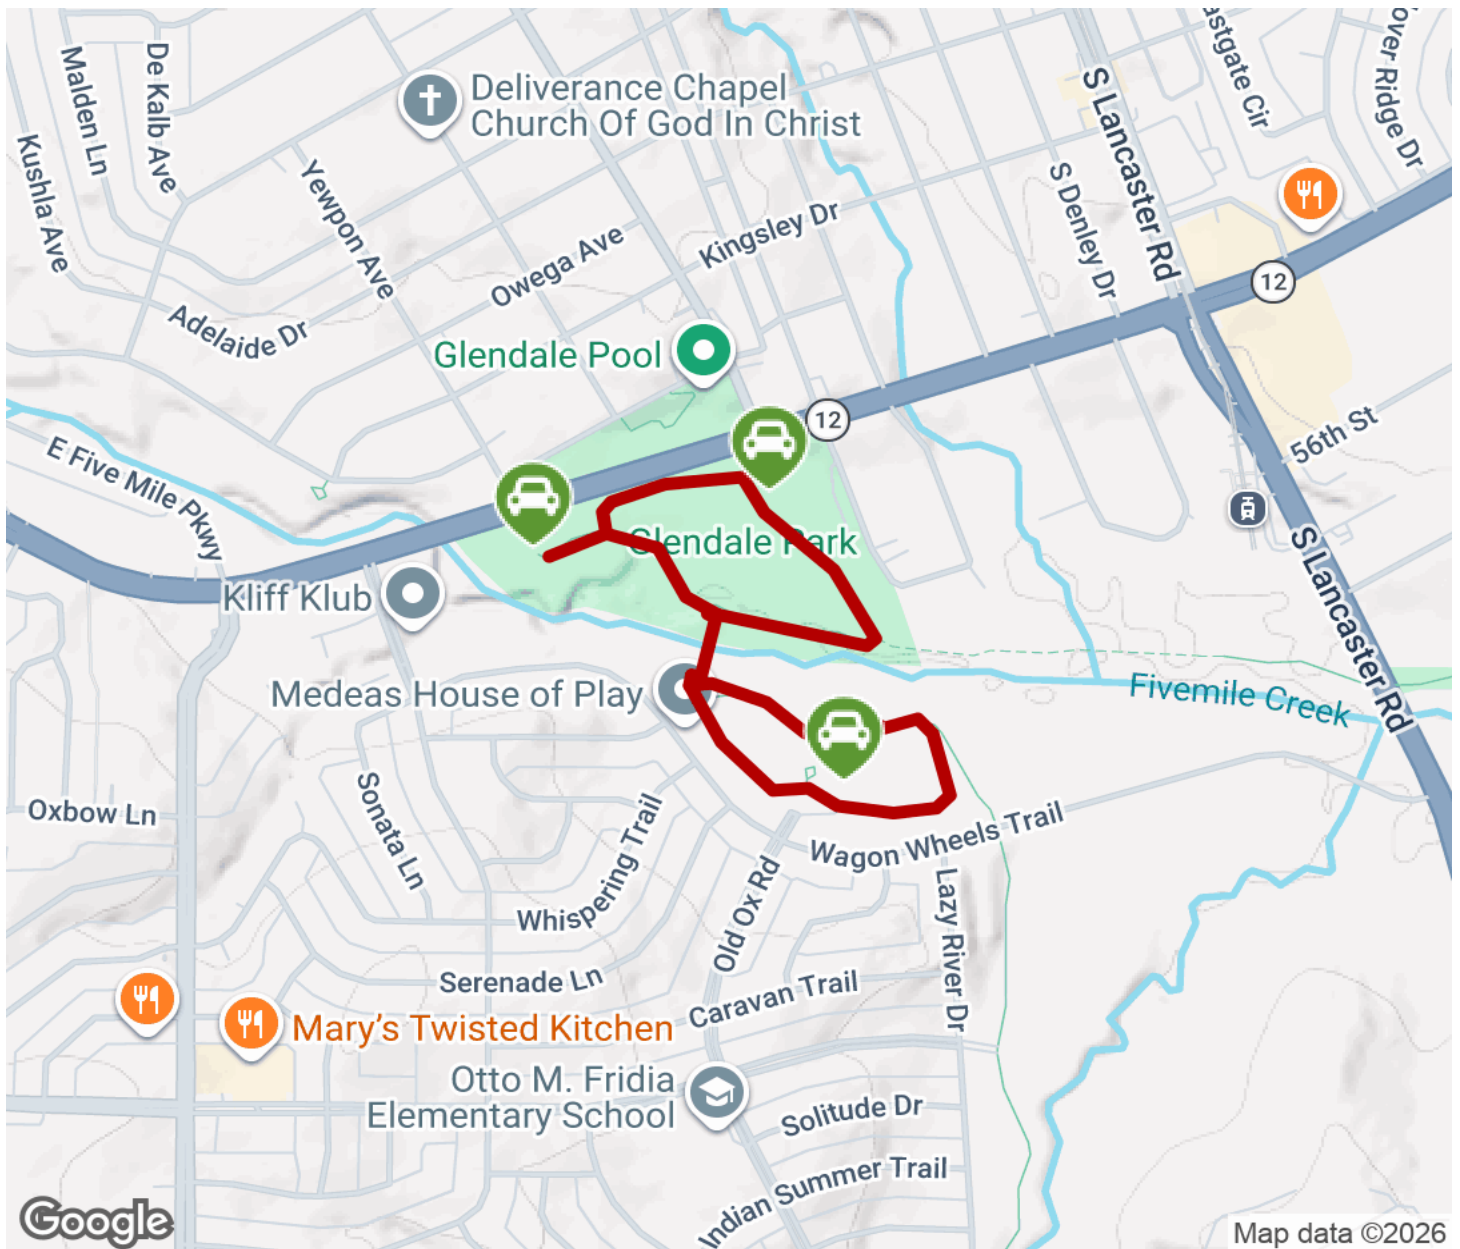

2026

TrailLink Unlimited

Guides

**Glendale Park
Loop Trail**
Texas

Glendale Park Loop Trail

Texas

The Glendale Park Loop Trail is a part of the City of Dallas trails system. This loop trail is entirely within Glendale Park, connected

The Glendale Park Loop Trail is a part of the City of Dallas trails system. This loop trail is entirely within Glendale Park, connected by a pedestrian bidge over Five Mile Creek. The trail connects the playing fields and amenities within the park.

Trail activities: Bike, Inline

Skating, Walking, Wheelchair Accessible

Parking & Trail Access

Parking is available at Glendale Park.

Please see [TrailLink Map](#) for all parking options and detailed directions.

Glendale Park Loop Trail

Texas

Trailhead

Restroom

Parking

Water Fountain

Tunnel

TrailLink
by Rails-to-Trails Conservancy