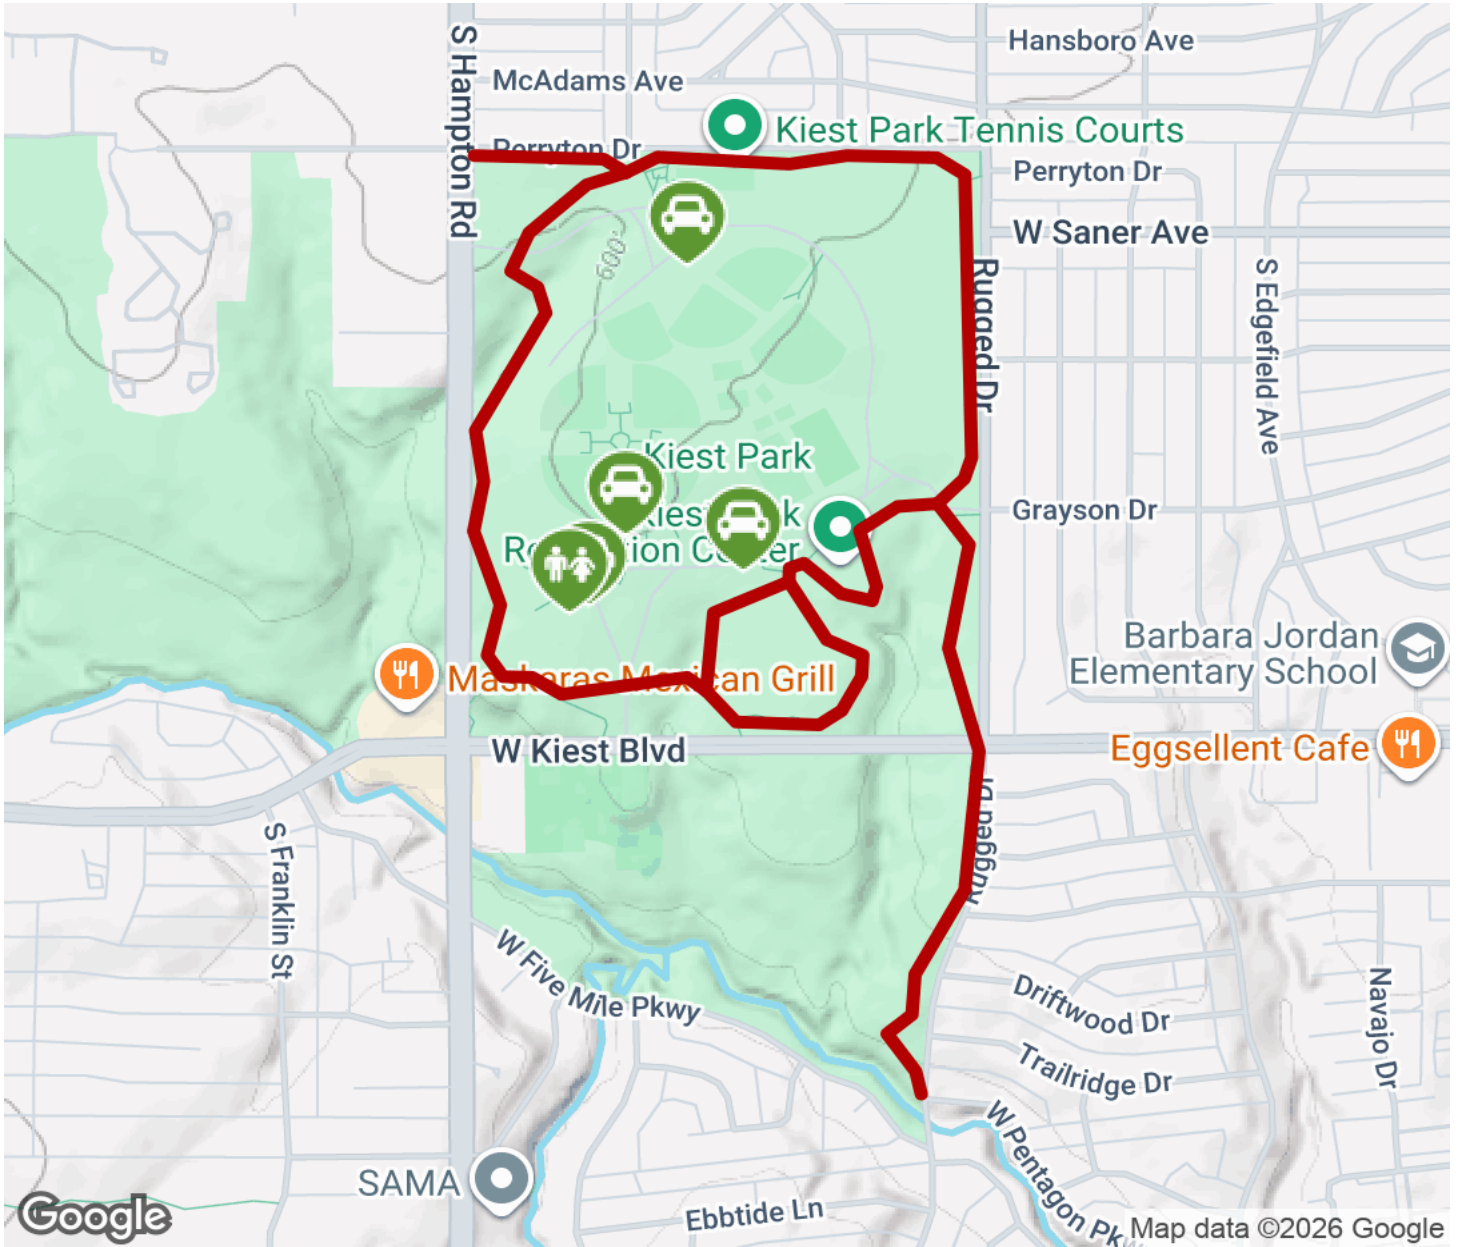

Kiest Park Loop Trail

Texas

Trailhead

Restroom

Parking

Water Fountain

Tunnel

TrailLink
by Rails-to-Trails Conservancy

TrailLink.com