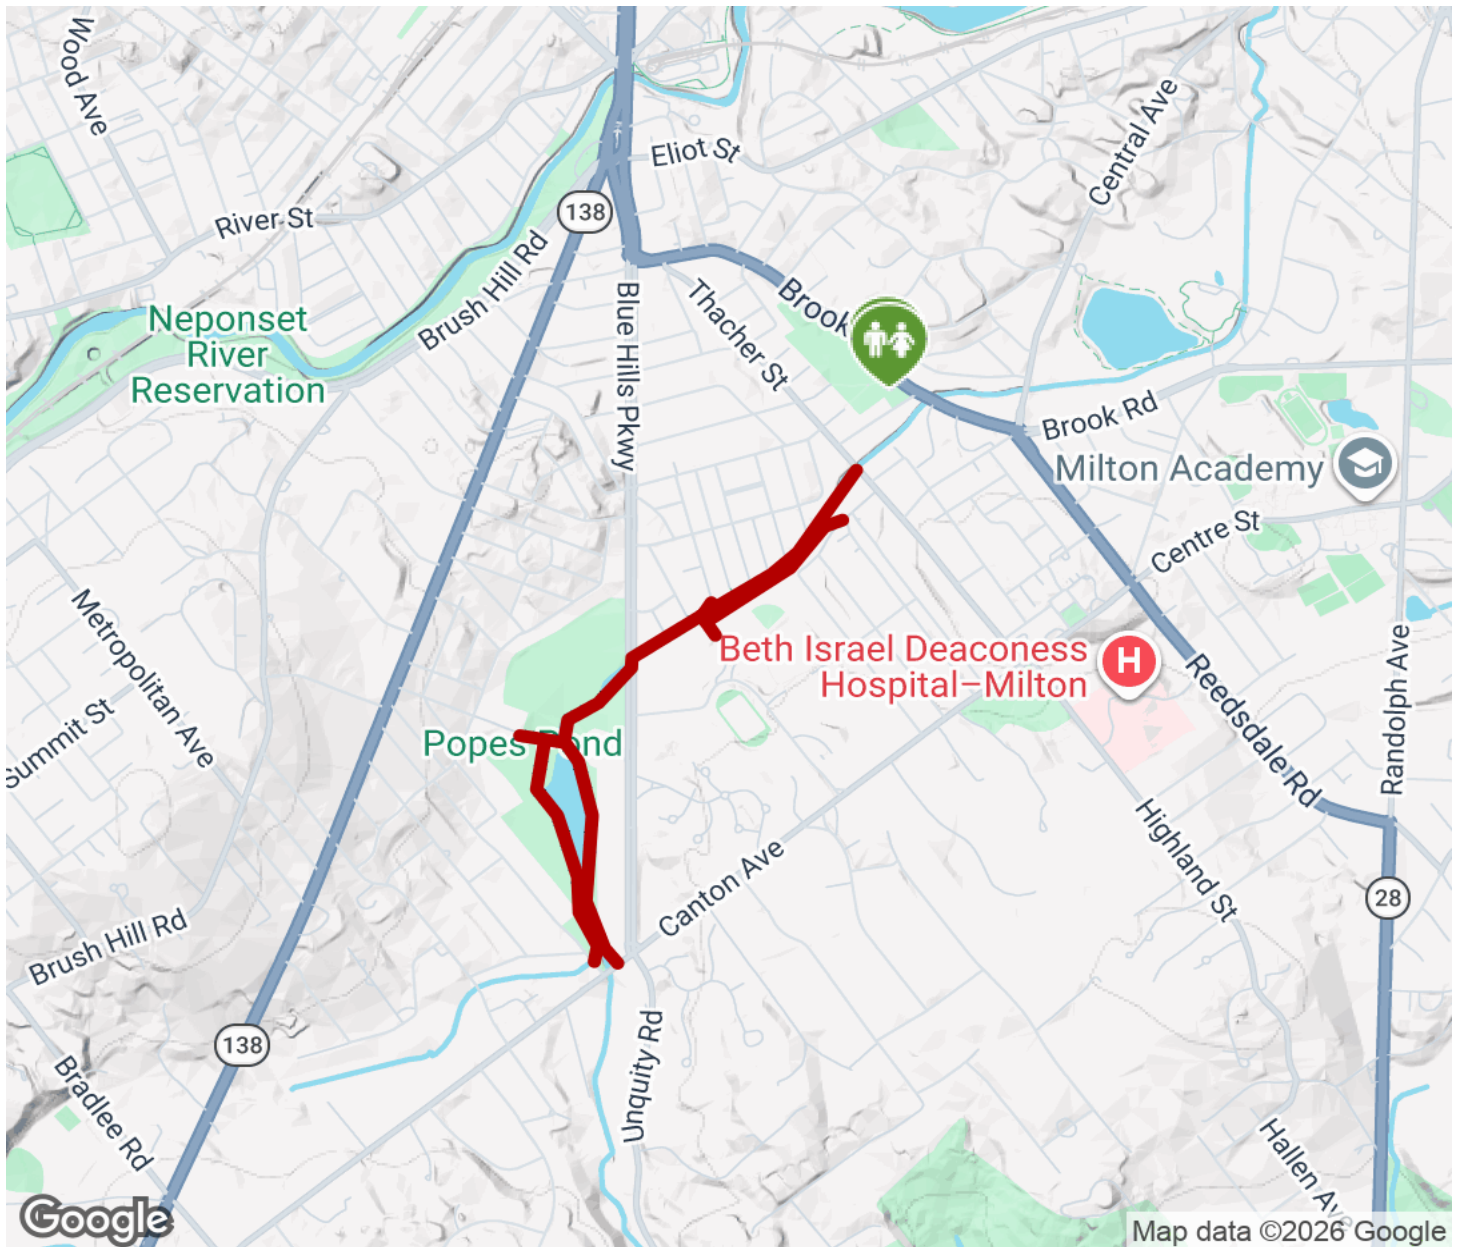

## **Pine Tree Brook Path**

*Massachusetts*

*The Pine Tree Brook Trail travels alongside the brook in Milton, Massachusetts. The path travels through woods and residential*

The Pine Tree Brook Trail travels alongside the brook in Milton, Massachusetts. The path travels through woods and residential neighborhoods for a distance of about 1.8 miles, and it connects to the Milton High School.

# Pine Tree Brook Path

Massachusetts

**States:** Massachusetts

**Counties:** Norfolk

Length: 2miles

**Trail end points:** Lafayette St. (Milton) to Thacher St. (Milton)

**Trail surfaces:** Asphalt,Dirt,Woodchips

## Parking & Trail Access

The Pine Tree Brook Path runs between Lafayette St. (Milton) and Thacher St. (Milton).

There is no designated parking available for this route, please see [TrailLink Map](#) for detailed directions.

# Pine Tree Brook Path

Massachusetts

Trailhead

Restroom

Parking

Water Fountain

Tunnel

**TrailLink**  
by Rails-to-Trails Conservancy