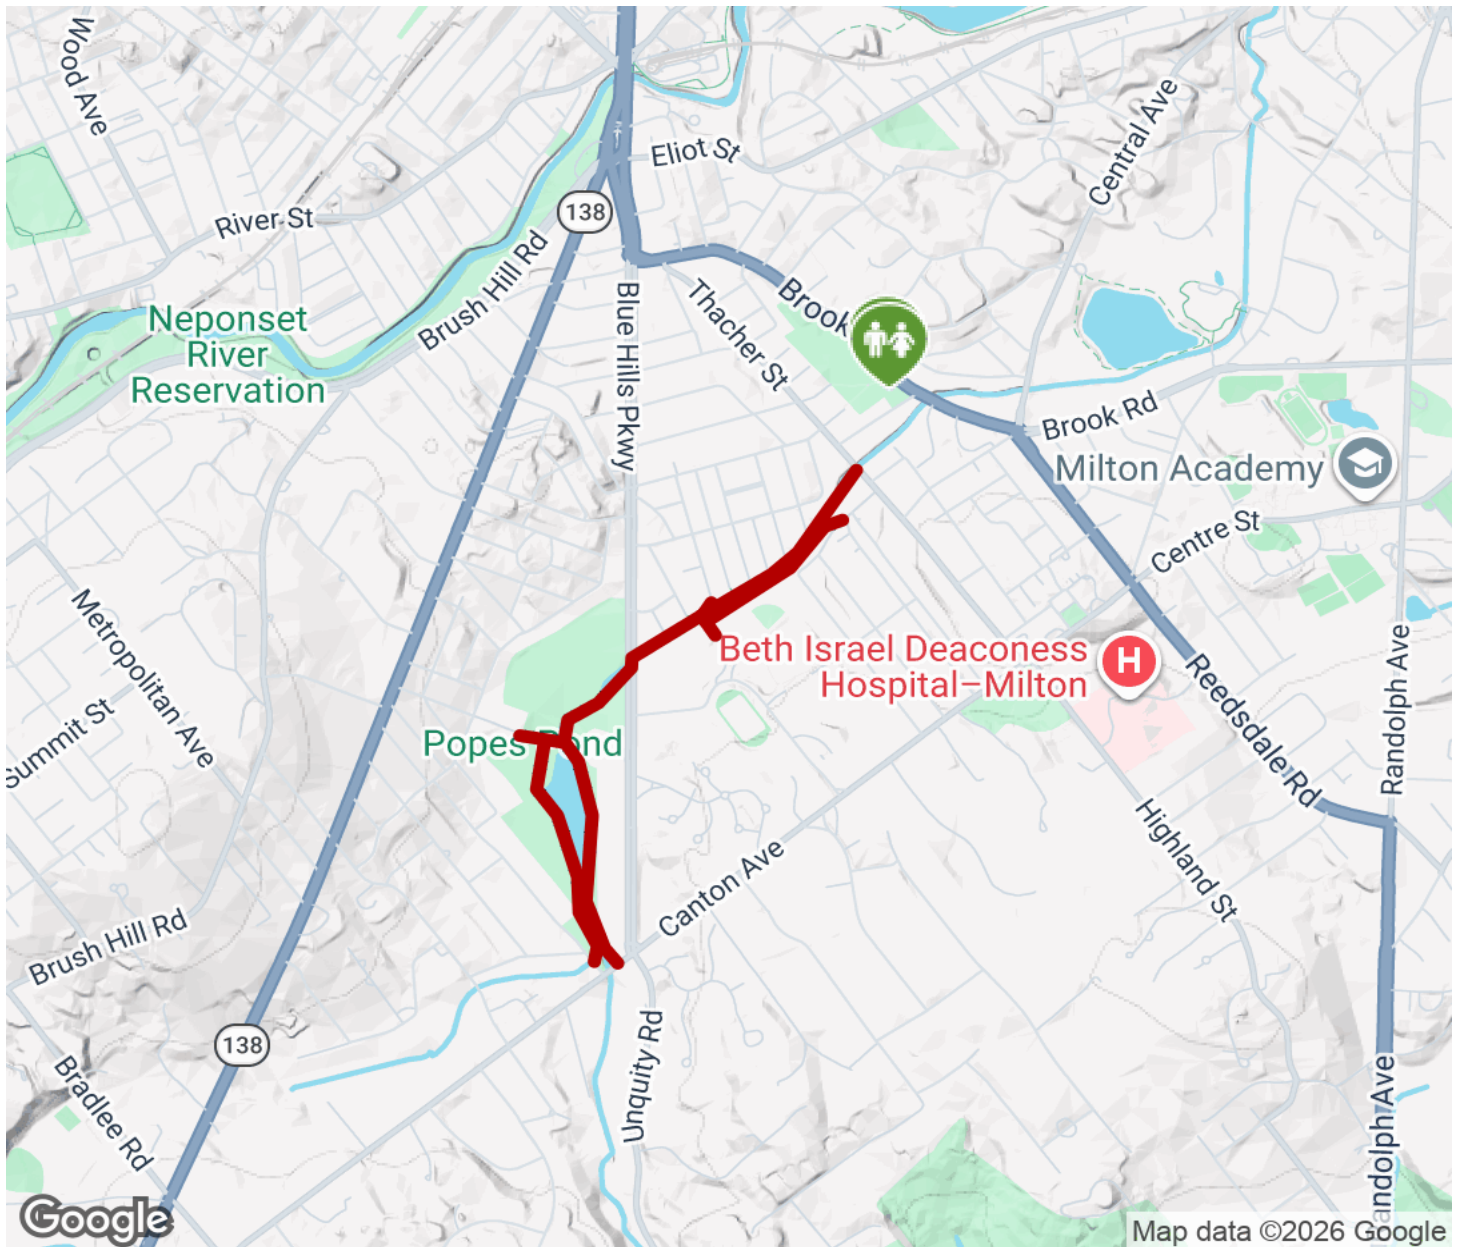

Pine Tree Brook Path

Massachusetts

Trailhead

Restroom

Parking

Water Fountain

Tunnel

TrailLink
by Rails-to-Trails Conservancy

TrailLink.com