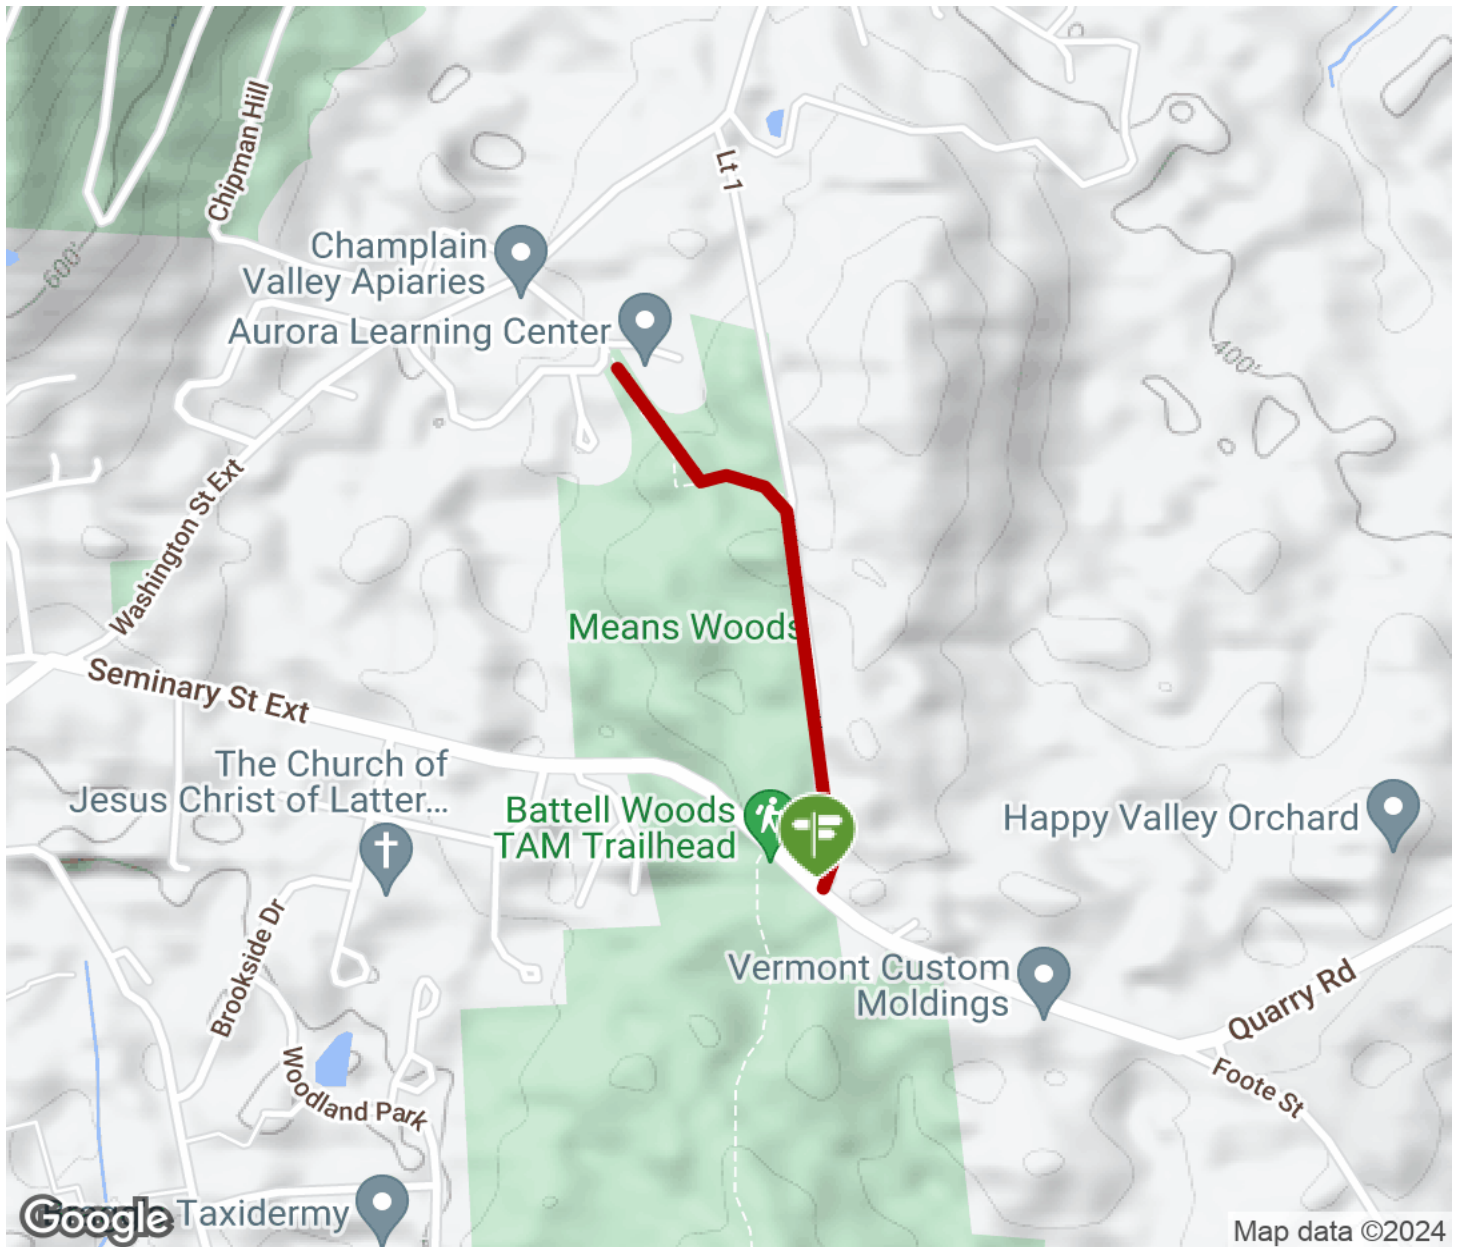

Means Woods Trail

Vermont

Trailhead

Restroom

Parking

Water Fountain

Tunnel

TrailLink
by Rails-to-Trails Conservancy

TrailLink.com