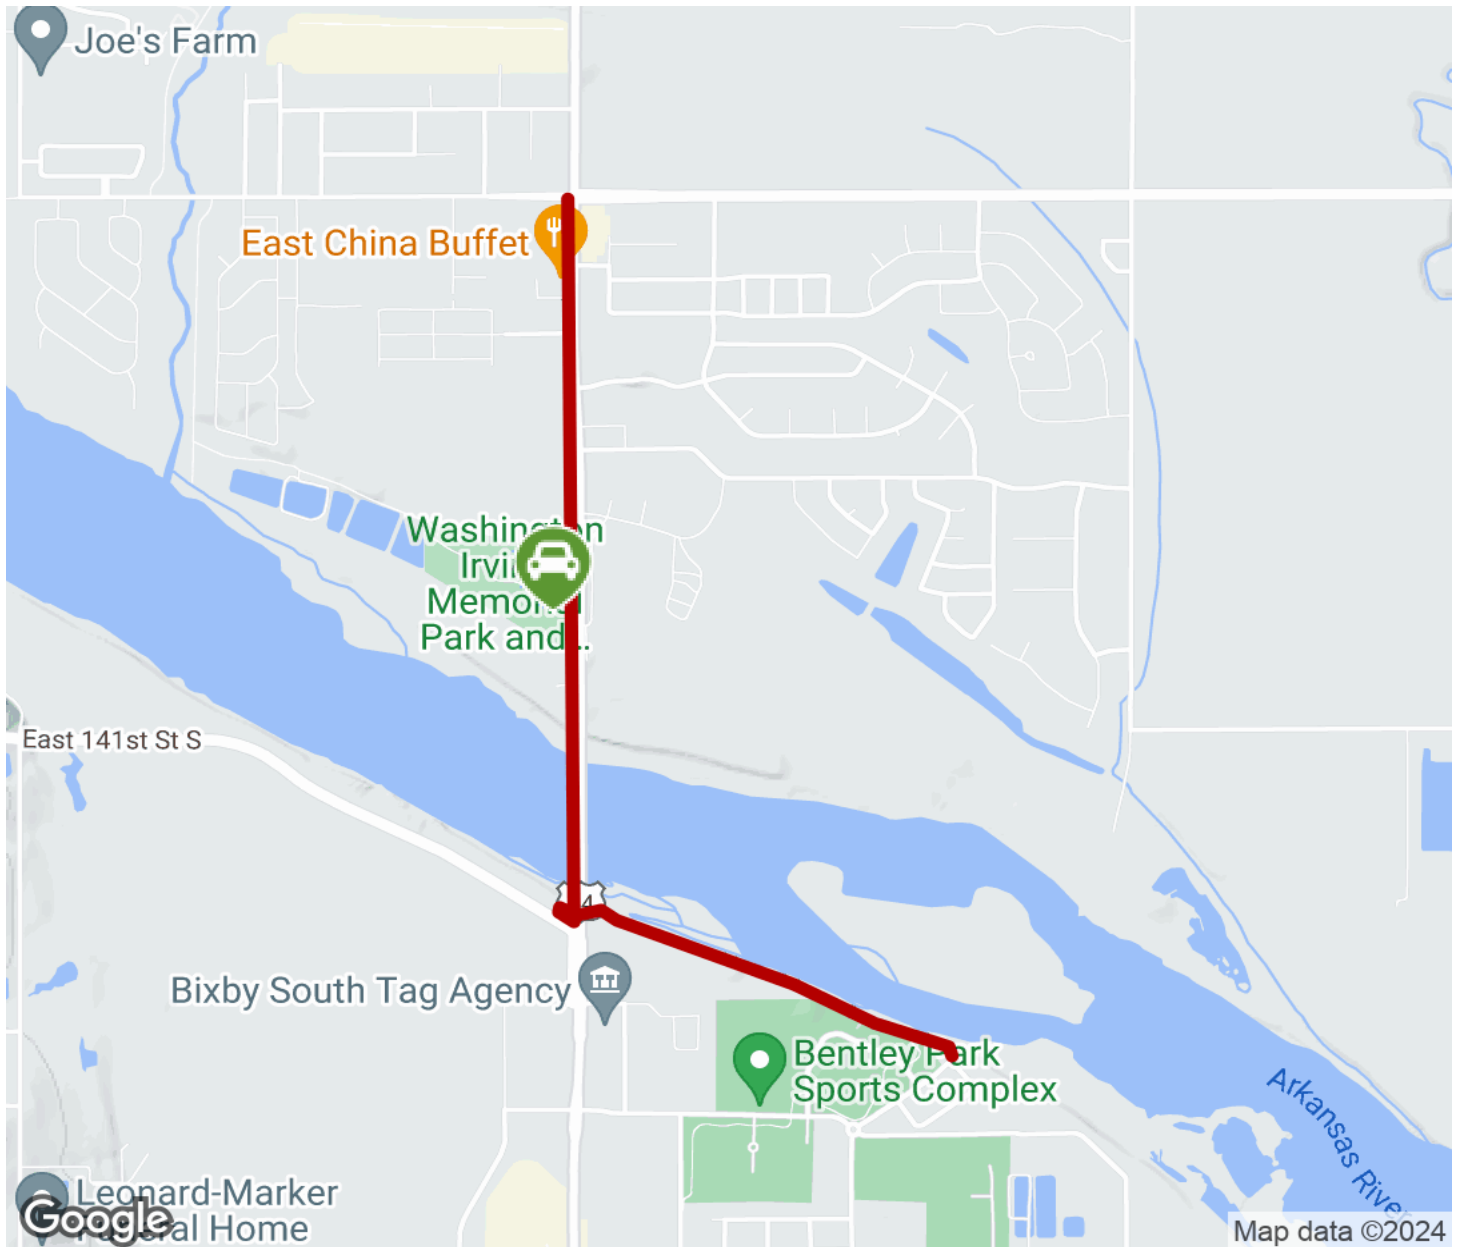

Riverwalk Trail (Bixby)

Oklahoma

Trailhead

Restroom

Parking

Water Fountain

Tunnel

TrailLink
by Rails-to-Trails Conservancy

TrailLink.com