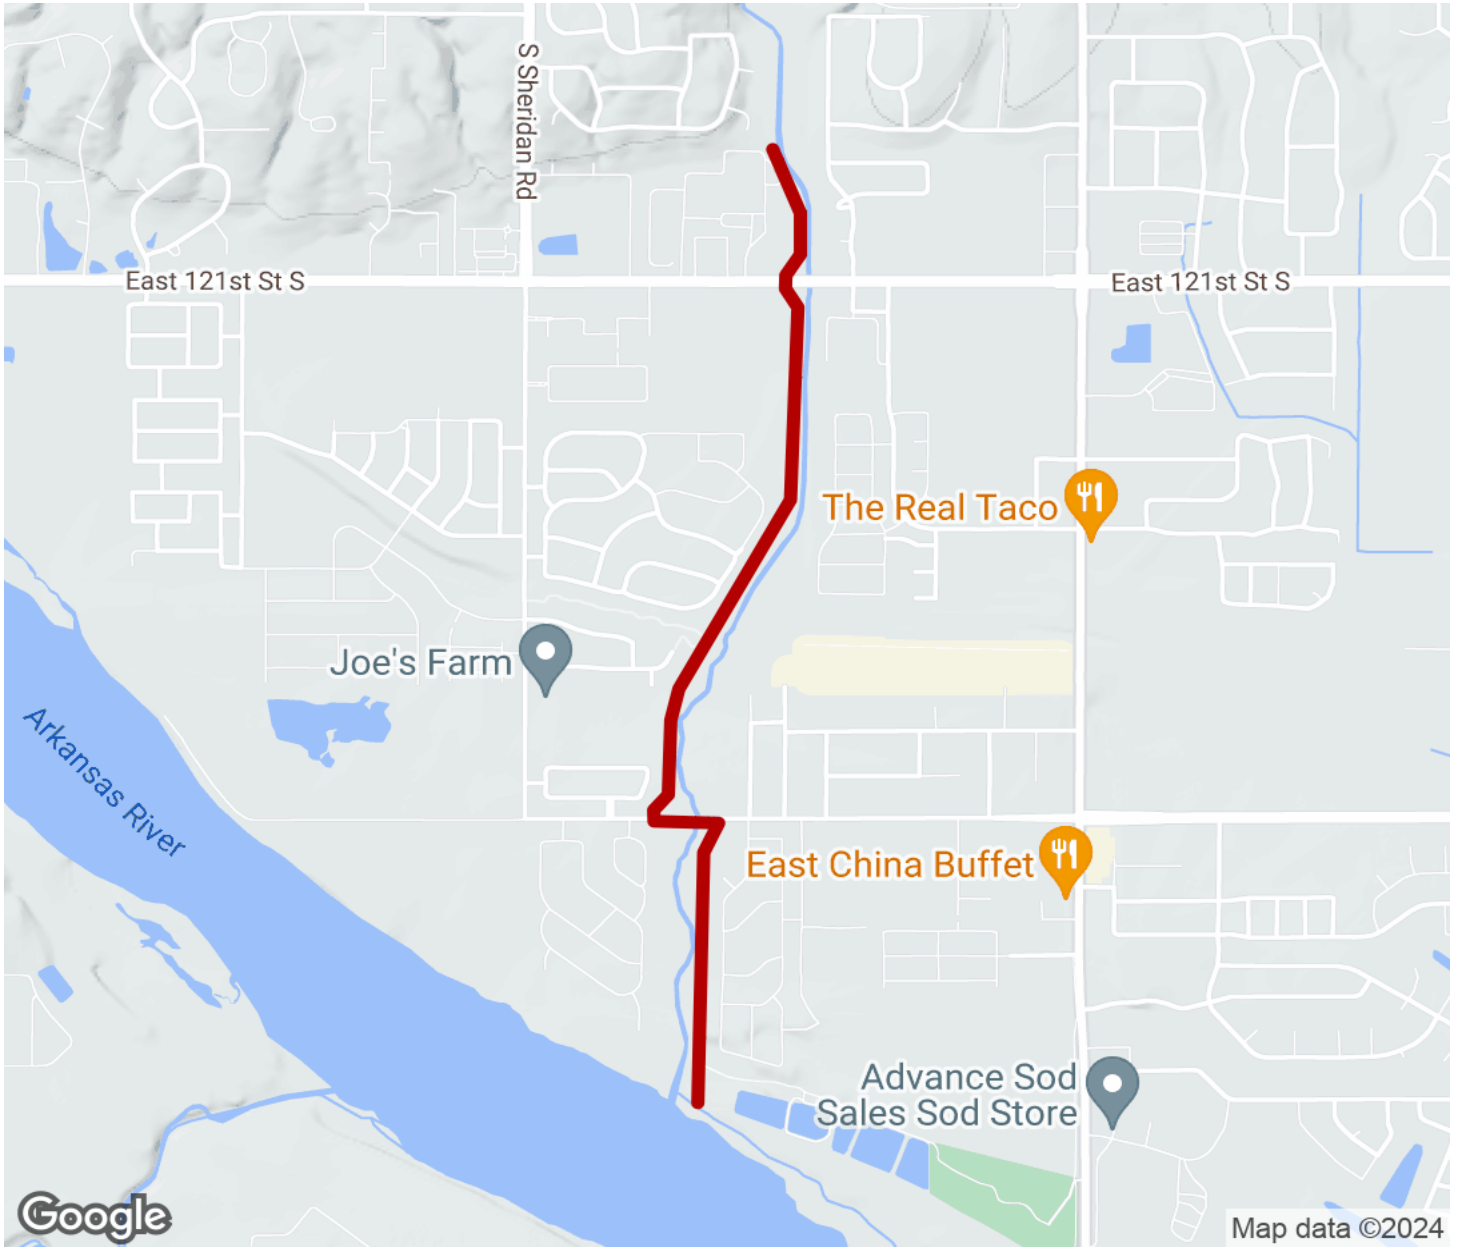

Fry Creek Trail

Oklahoma

Trailhead

Restroom

Parking

Water Fountain

Tunnel

TrailLink
by Rails-to-Trails Conservancy

TrailLink.com