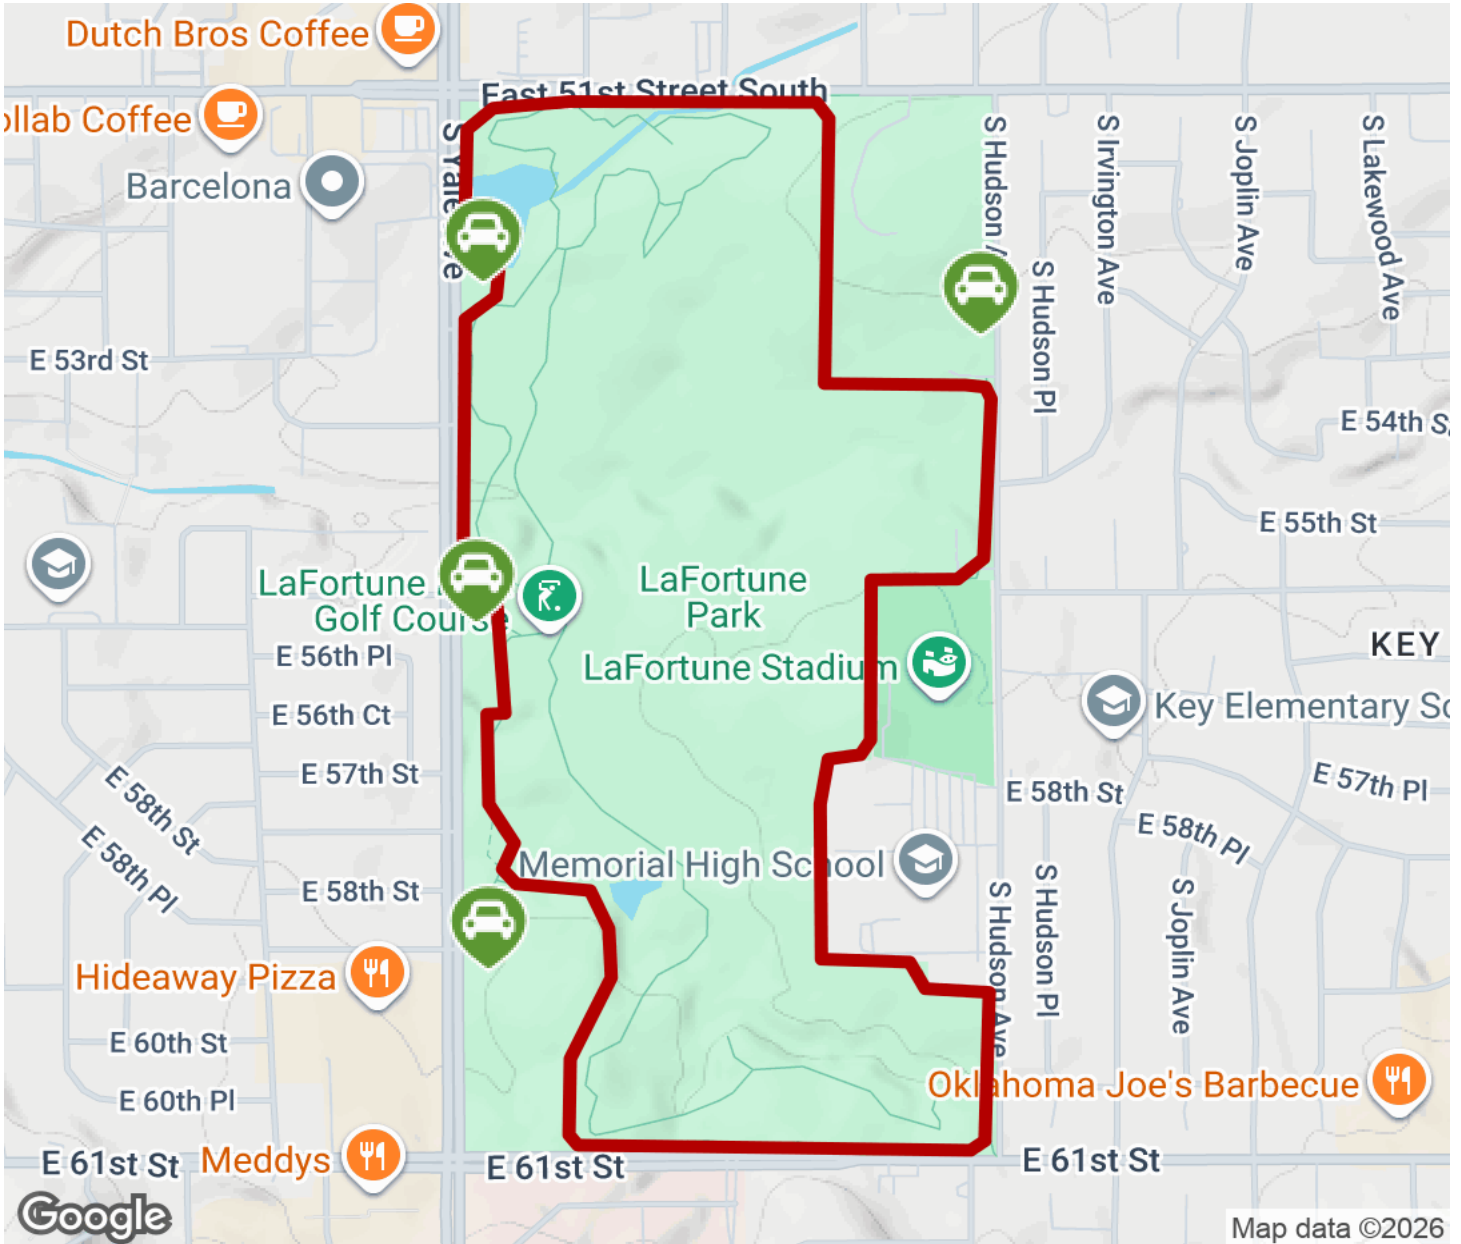

LaFortune Trail

Oklahoma

Trailhead

Restroom

Parking

Water Fountain

Tunnel

TrailLink
by Rails-to-Trails Conservancy

TrailLink.com