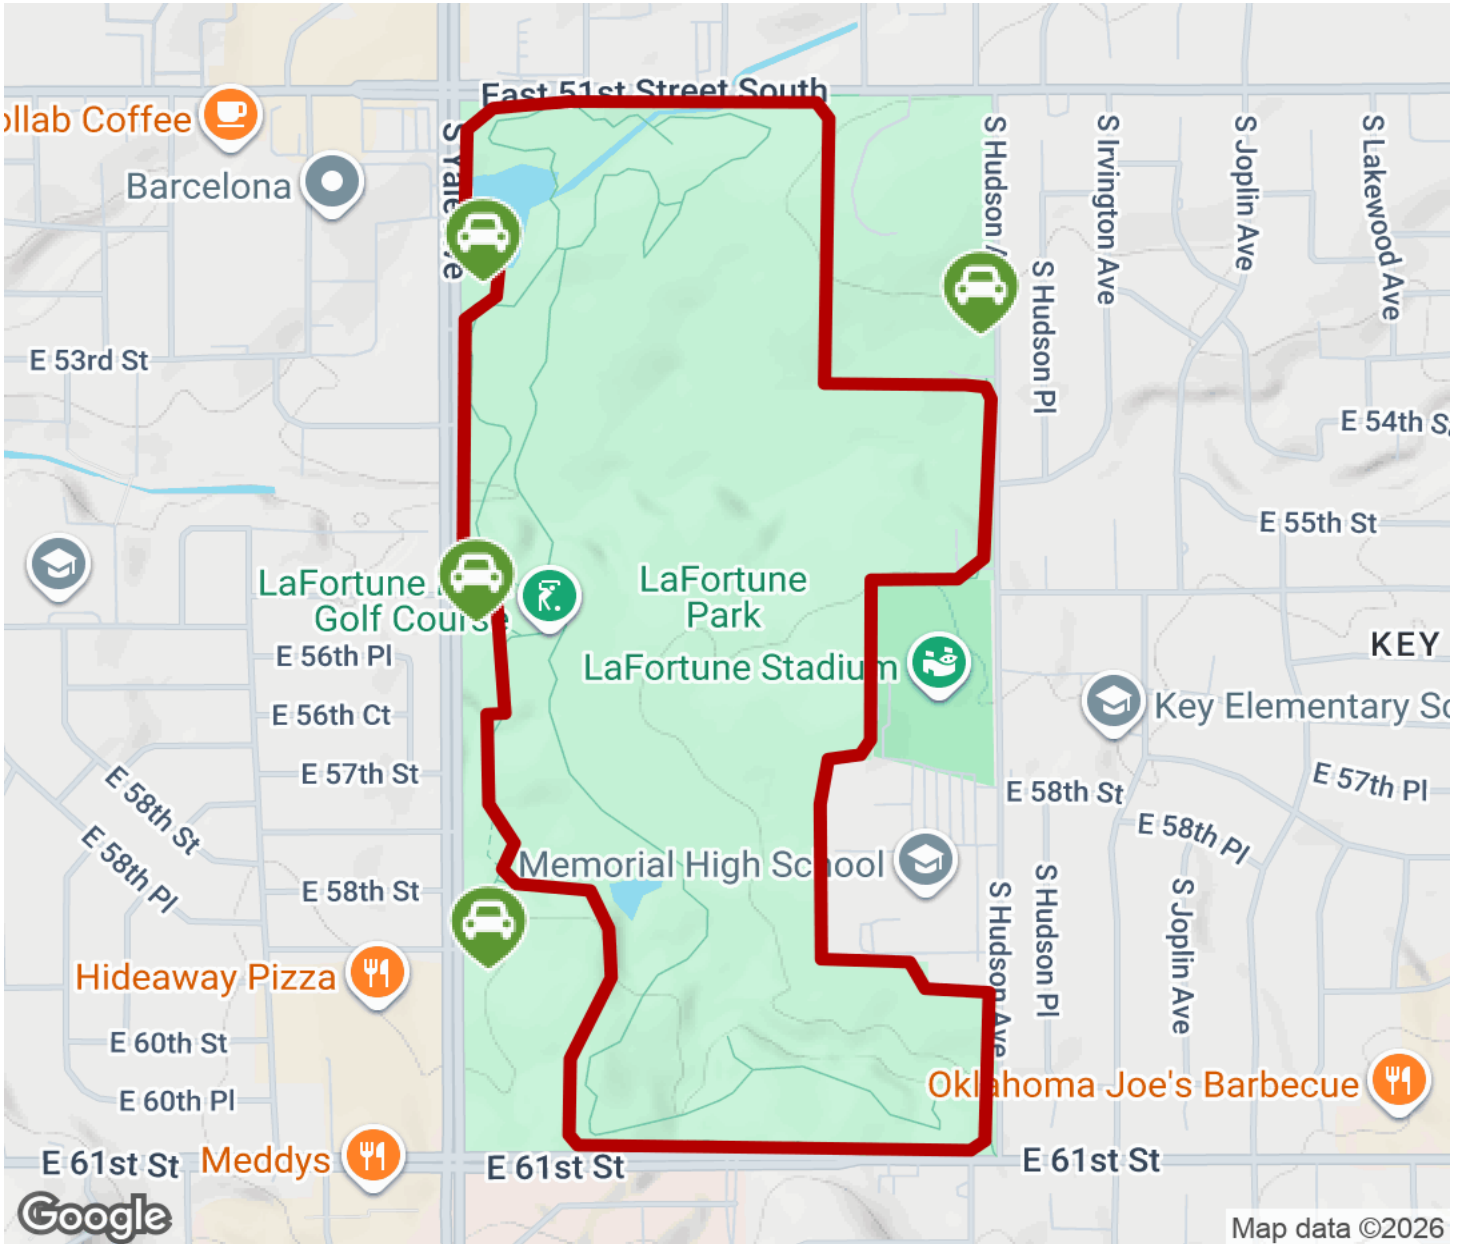

LaFortune Trail

Oklahoma

Trailhead

Restroom

Parking

Water Fountain

Tunnel

TrailLink
by Rails-to-Trails Conservancy

TrailLink.com