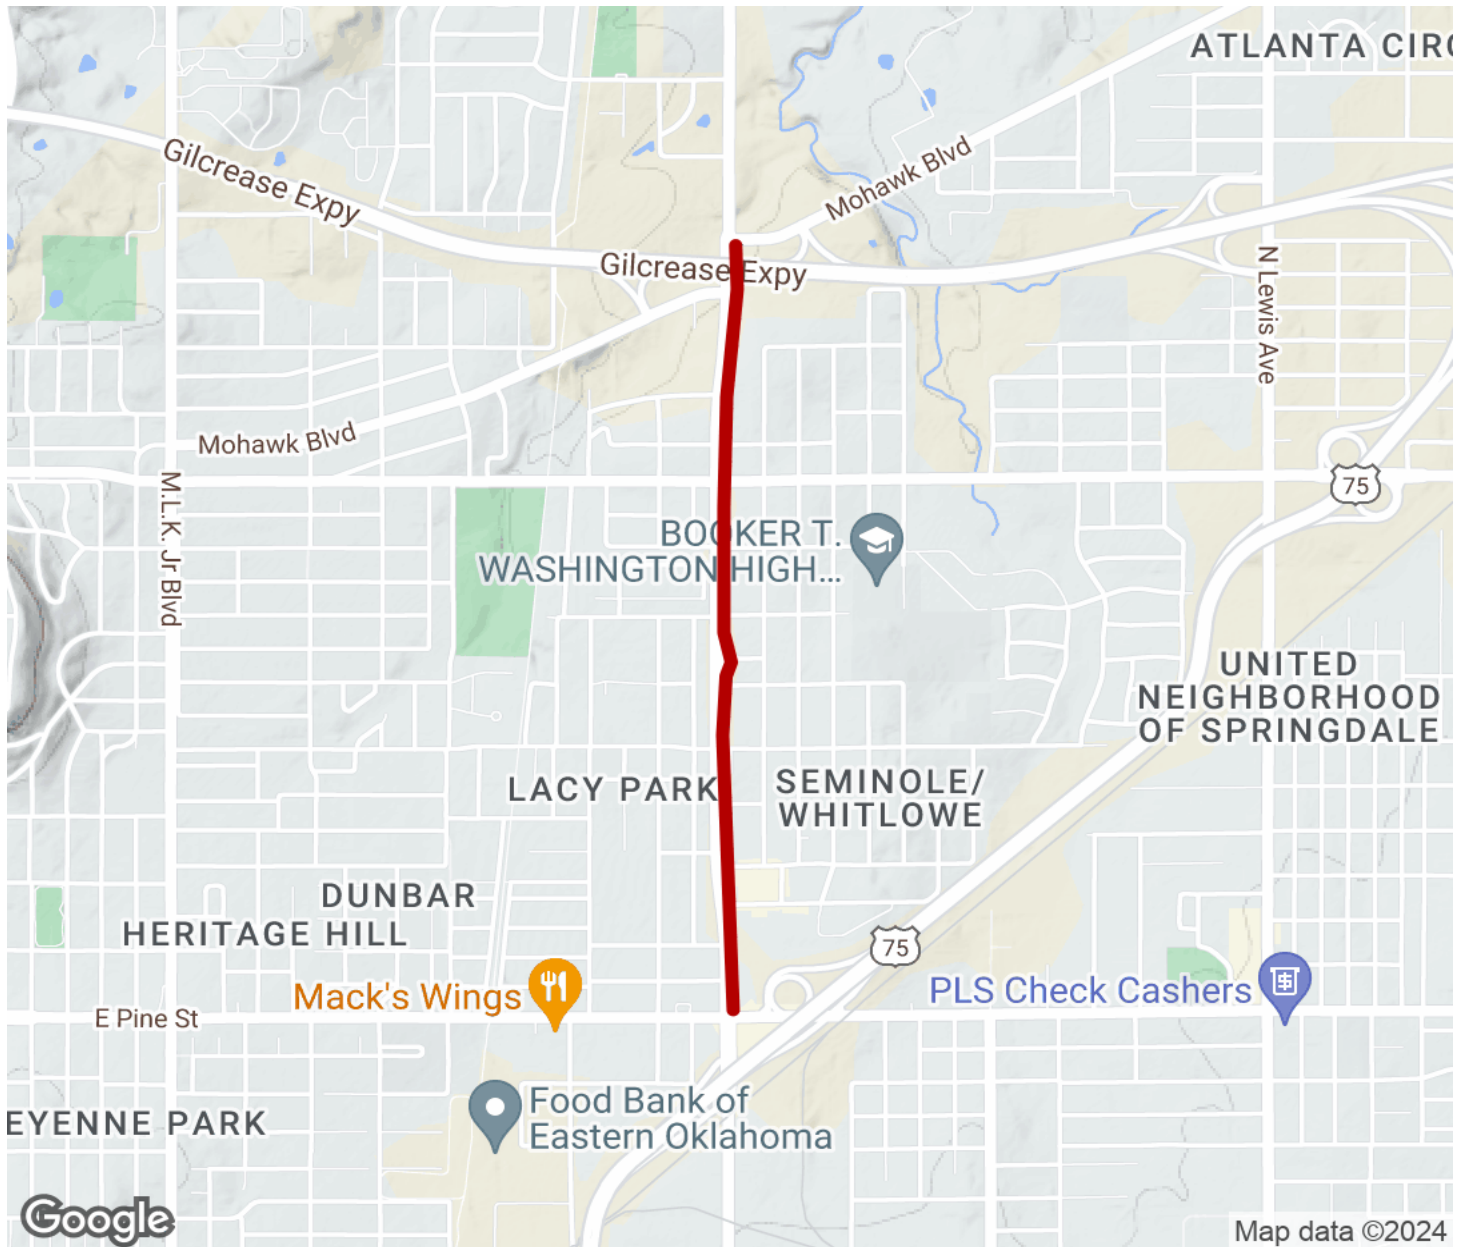

Peoria Trail

Oklahoma

Trailhead

Restroom

Parking

Water Fountain

Tunnel

TrailLink
by Rails-to-Trails Conservancy

TrailLink.com