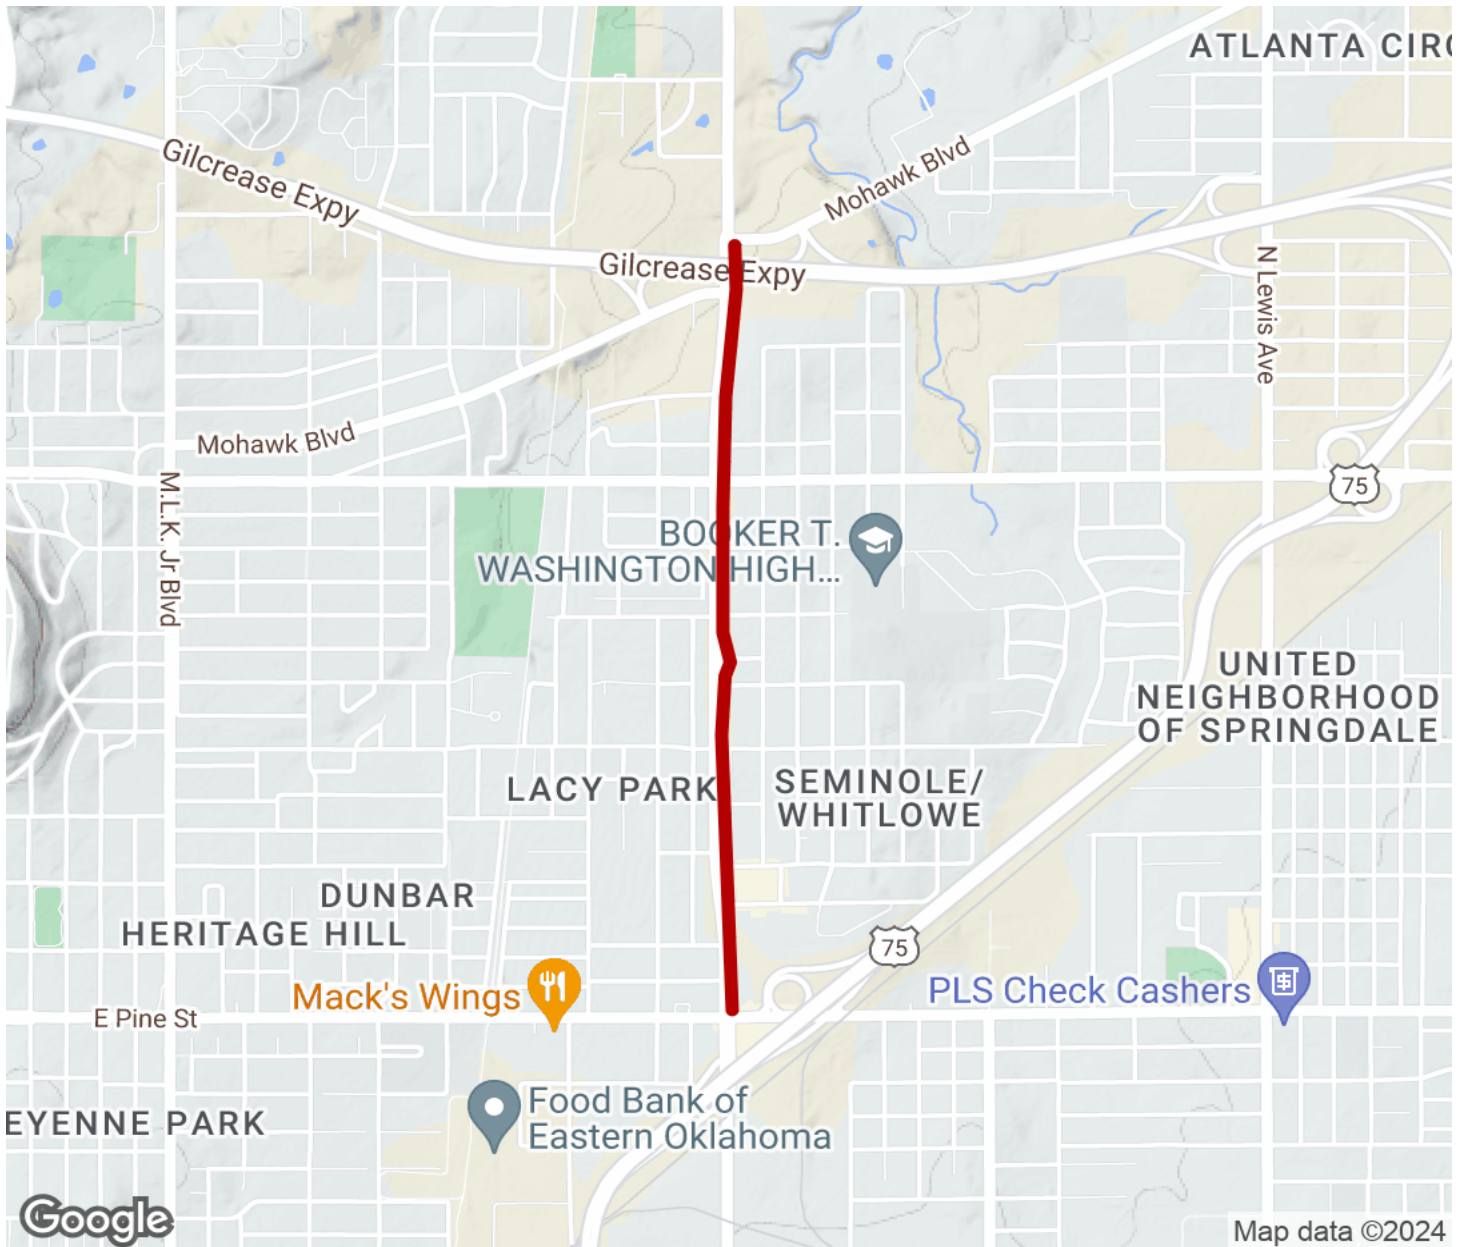

Peoria Trail

Oklahoma

Trailhead

Restroom

Parking

Water Fountain

Tunnel

TrailLink

by Rails-to-Trails Conservancy

[TrailLink.com](https://www.TrailLink.com)