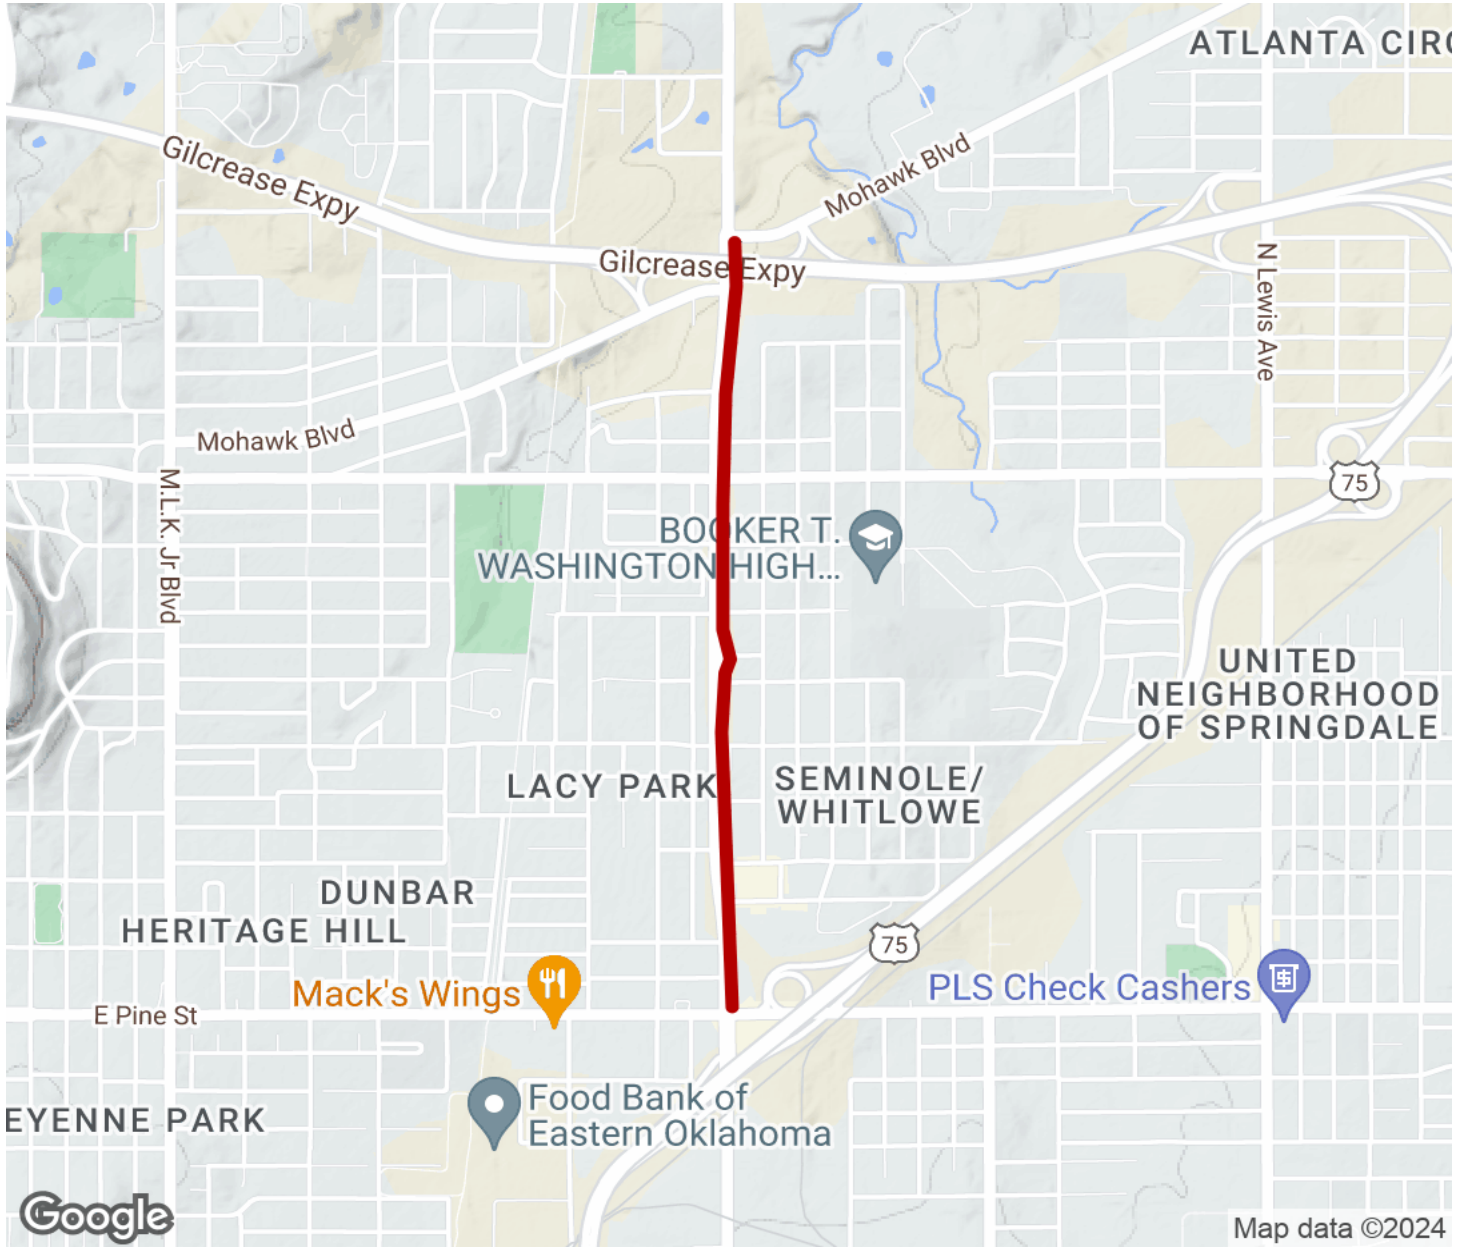

Peoria Trail

Oklahoma

Trailhead

Restroom

Parking

Water Fountain

Tunnel

TrailLink
by Rails-to-Trails Conservancy

TrailLink.com