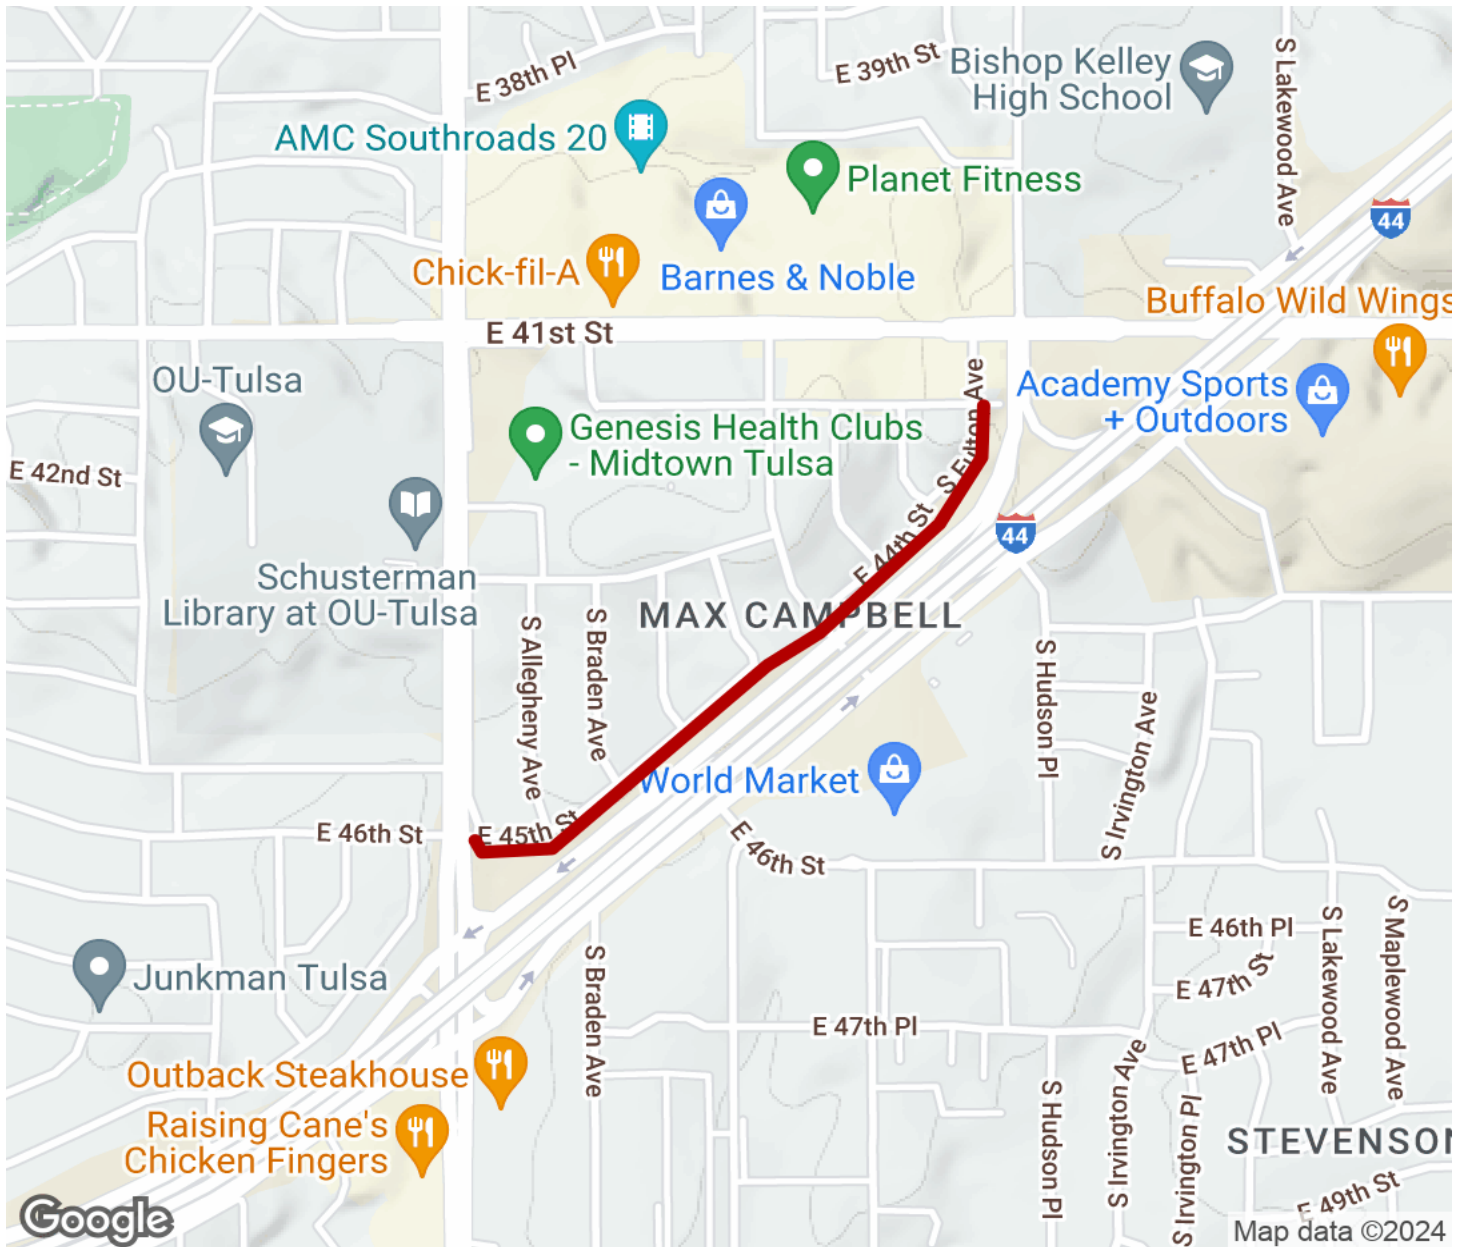

Skelly Bypass Neighborhood Trail

Oklahoma

Trailhead

Restroom

Parking

Water Fountain

Tunnel

TrailLink
by Rails-to-Trails Conservancy

TrailLink.com