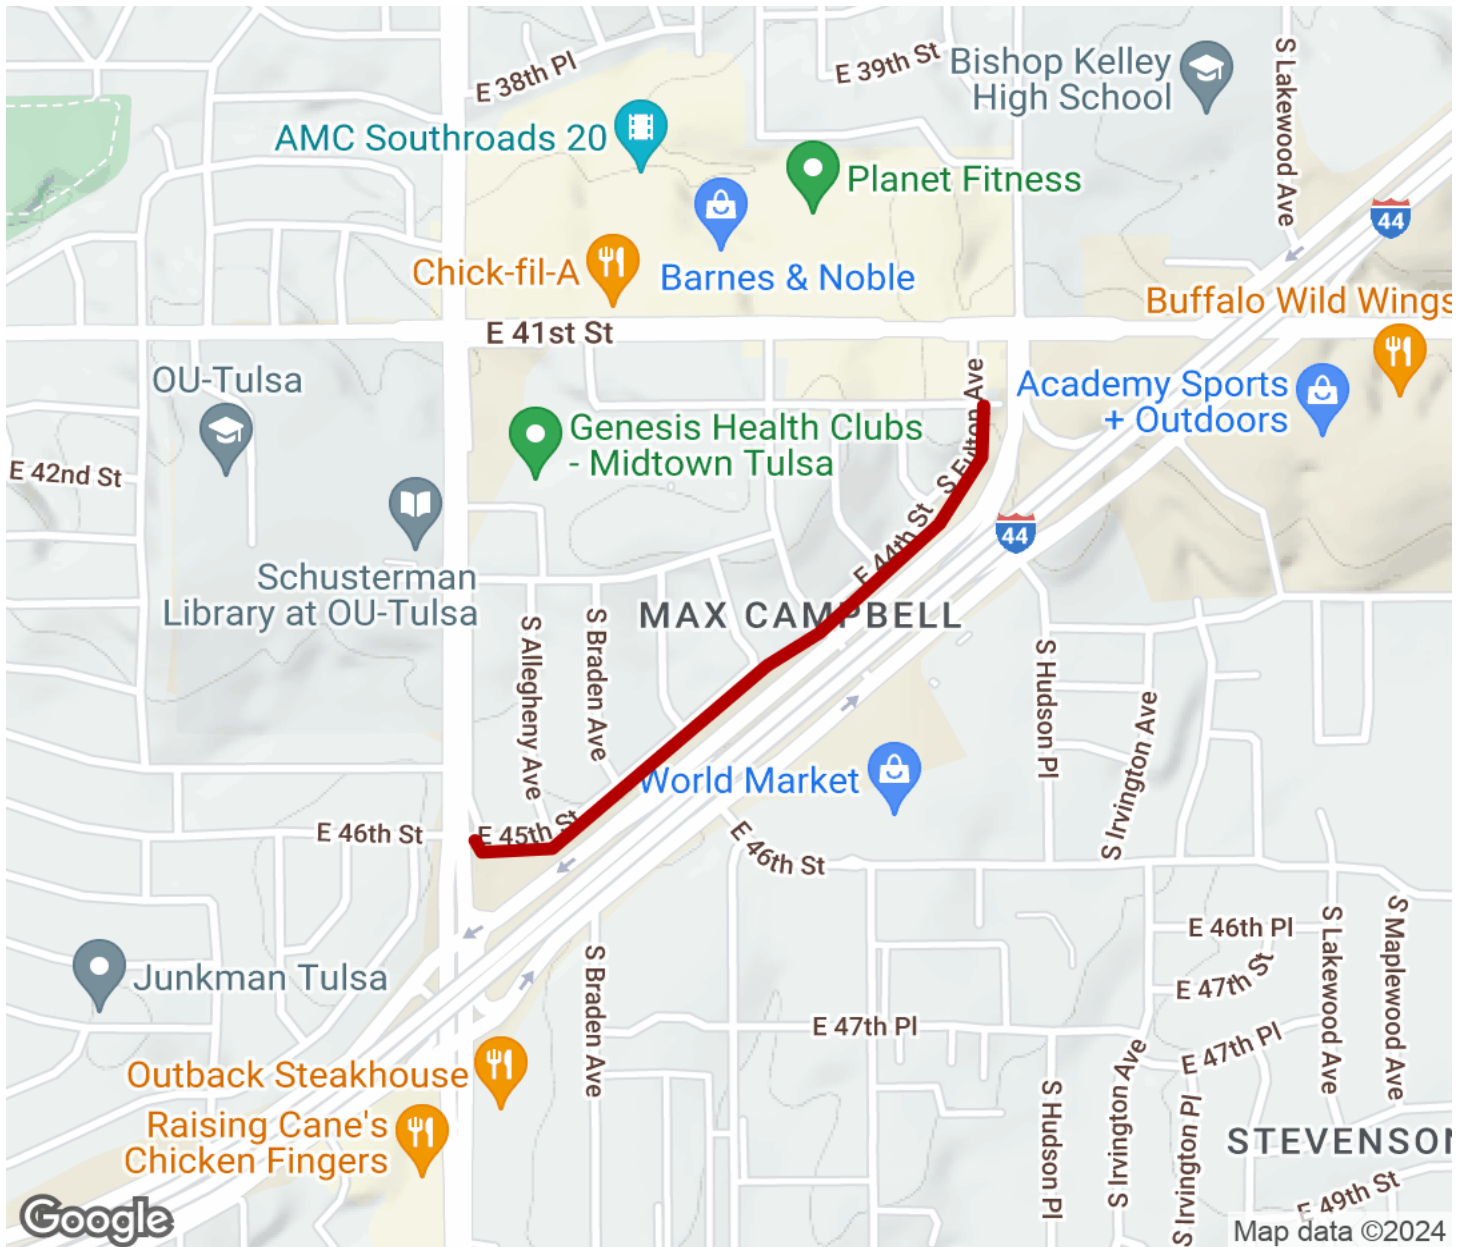

Skelly Bypass Neighborhood Trail

Oklahoma

Trailhead

Restroom

Parking

Water Fountain

Tunnel

TrailLink
by Rails-to-Trails Conservancy

TrailLink.com