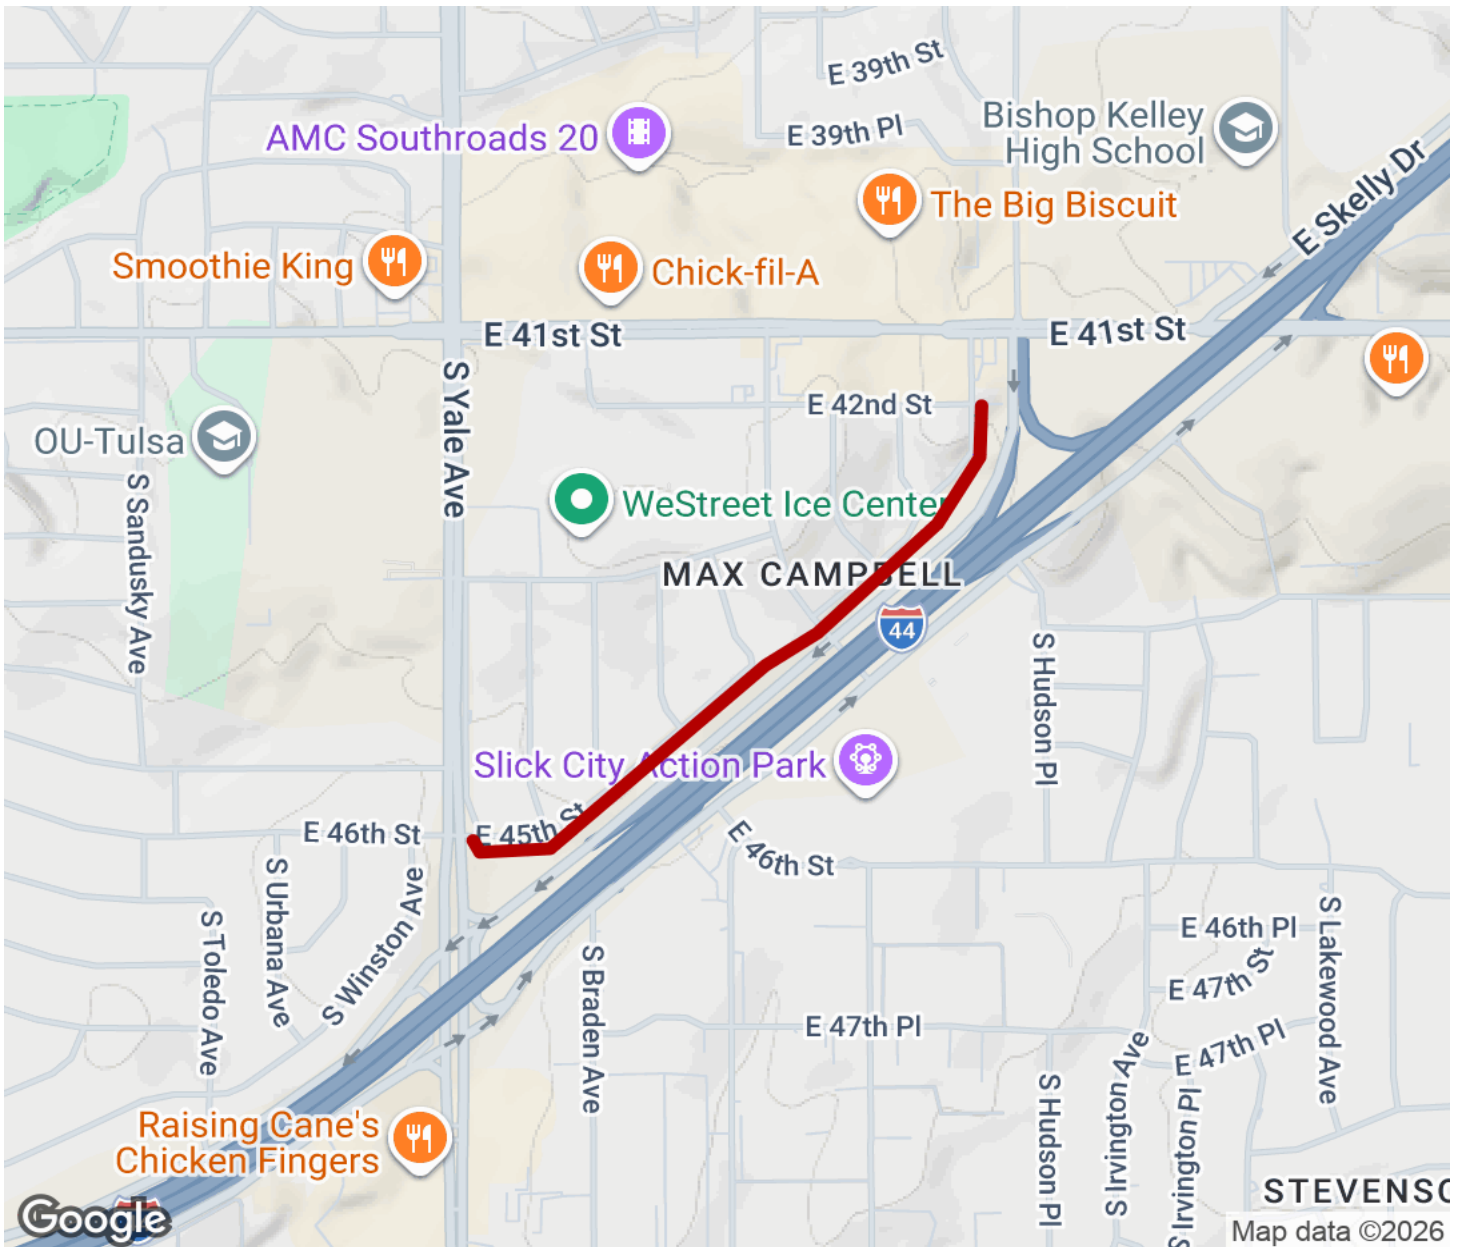

2026

TrailLink Unlimited

Guides

Skelly Bypass Neighborhood Trail

Oklahoma

Skelly Bypass Neighborhood Trail

Oklahoma

The short Skelly Bypass Neighborhood Trail runs through a residential area just outside of the Tulsa Promenade Shopping

The short Skelly Bypass Neighborhood Trail runs through a residential area just outside of the Tulsa Promenade Shopping Center. The trail parallels E Skelly Drive and Interstate 44, but a noise barrier and trees help lend a sense of seclusion.

Skelly Bypass Neighborhood Trail

Oklahoma

States: Oklahoma

Counties: Tulsa

Length: 0.6miles

Trail end points: E 42nd St. to E 45th St.

Trail surfaces: Asphalt

Trail category: Greenway/Non-RT

Trail activities: Bike,Inline Skating,Walking

Parking & Trail Access

There is no designated parking for the Skelly Bypass Neighborhood Trail.

Skelly Bypass Neighborhood Trail

Oklahoma

Trailhead

Restroom

Parking