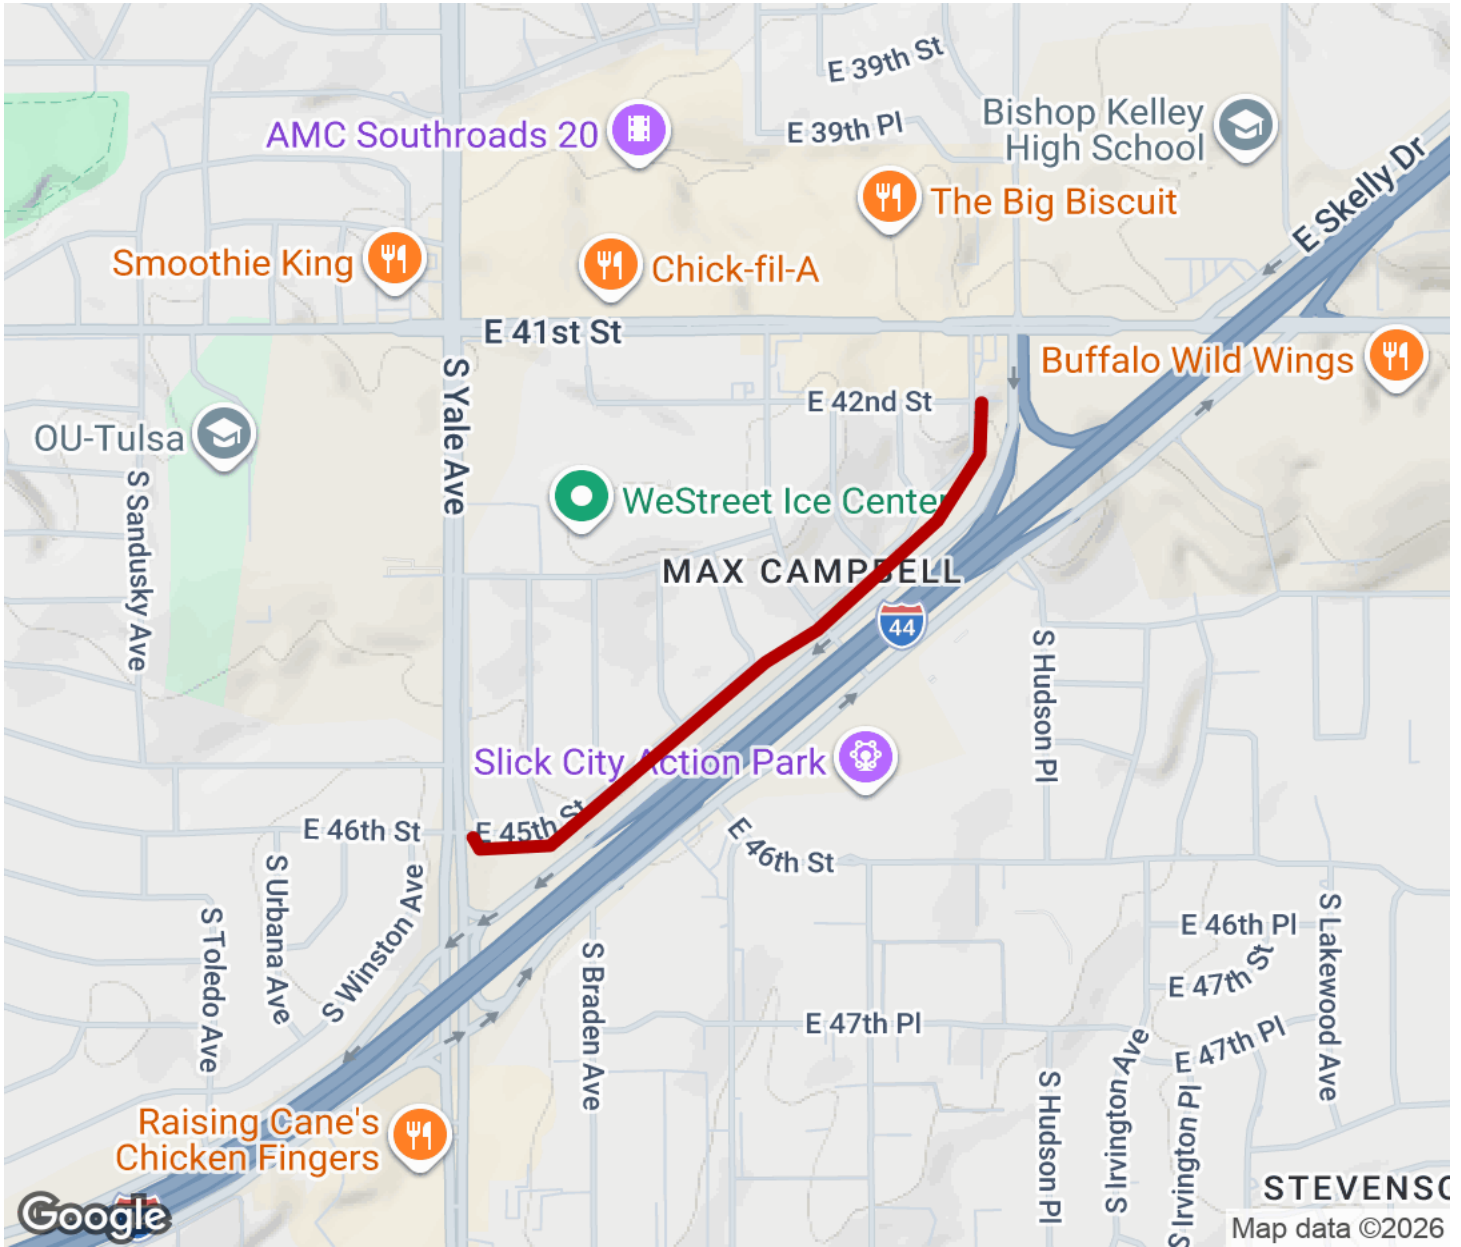

2026

TrailLink Unlimited

Guides

Skelly Bypass Neighborhood Trail

Oklahoma

Skelly Bypass Neighborhood Trail

Oklahoma

The short Skelly Bypass Neighborhood Trail runs through a residential area just outside of the Tulsa Promenade Shopping

The short Skelly Bypass Neighborhood Trail runs through a residential area just outside of the Tulsa Promenade Shopping Center. The trail parallels E Skelly Drive and Interstate 44, but a noise barrier and trees help lend a sense of seclusion.

Skelly Bypass Neighborhood Trail

Oklahoma

States: Oklahoma

Counties: Tulsa

Length: 0.6miles

Trail end points: E 42nd St. to E 45th St.

Trail surfaces: Asphalt

Trail category: Greenway/Non-RT

Trail activities: Bike,Inline Skating,Walking

Parking & Trail Access

There is no designated parking for the Skelly Bypass Neighborhood Trail.

Skelly Bypass Neighborhood Trail

Oklahoma

Trailhead

Restroom

Parking