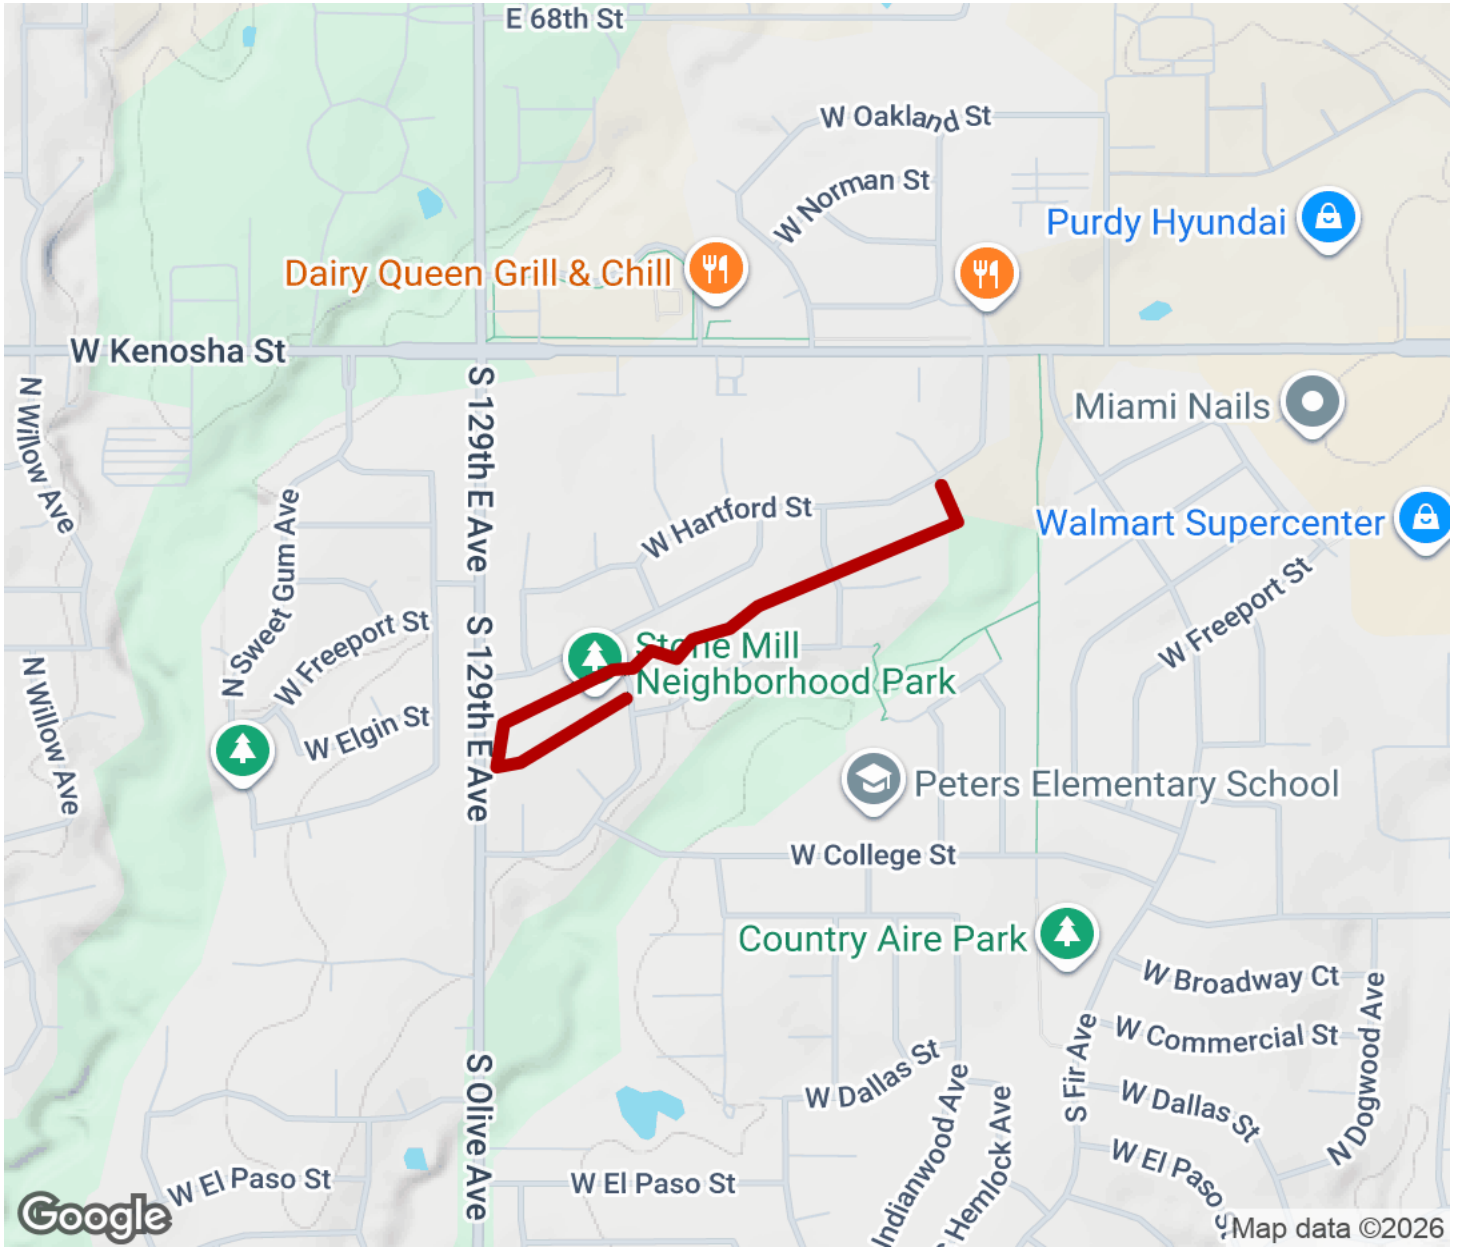

Stone Mill Private Park Trail

Oklahoma

Trailhead

Restroom

Parking

Water Fountain

Tunnel

TrailLink
by Rails-to-Trails Conservancy

TrailLink.com