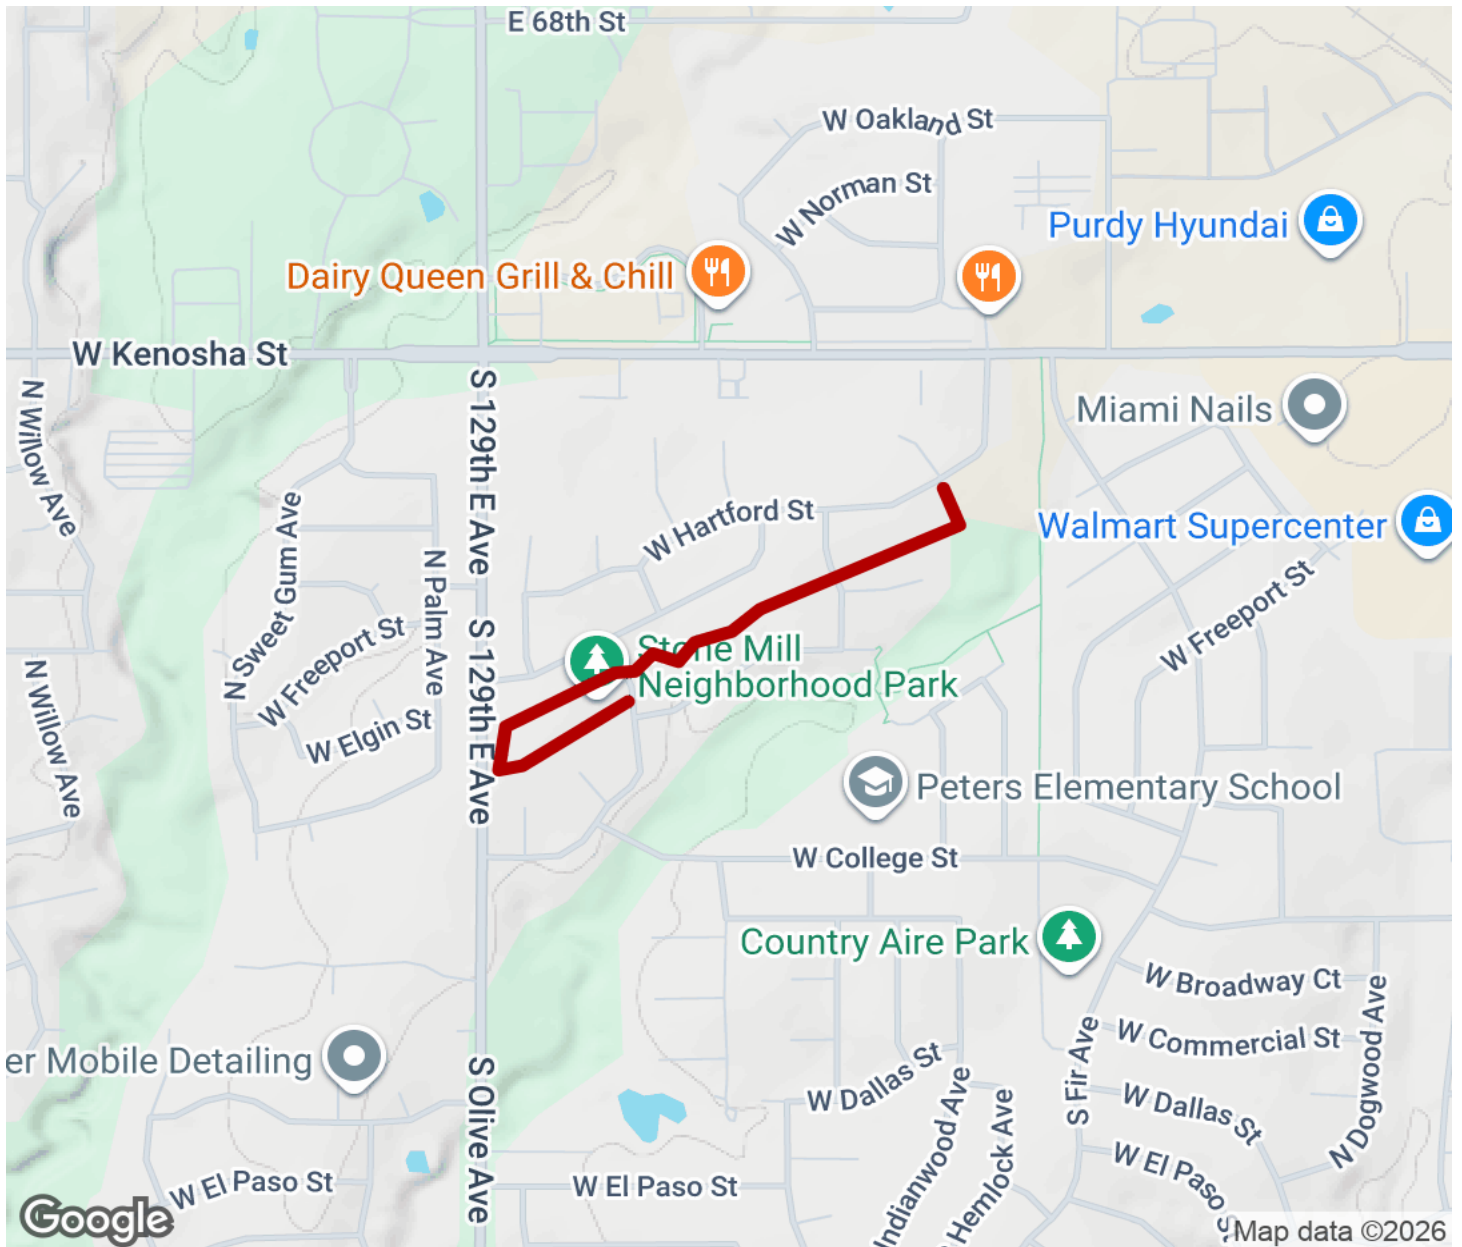

Stone Mill Private Park Trail

Oklahoma

Trailhead

Restroom

Parking

Water Fountain

Tunnel

TrailLink
by Rails-to-Trails Conservancy

TrailLink.com